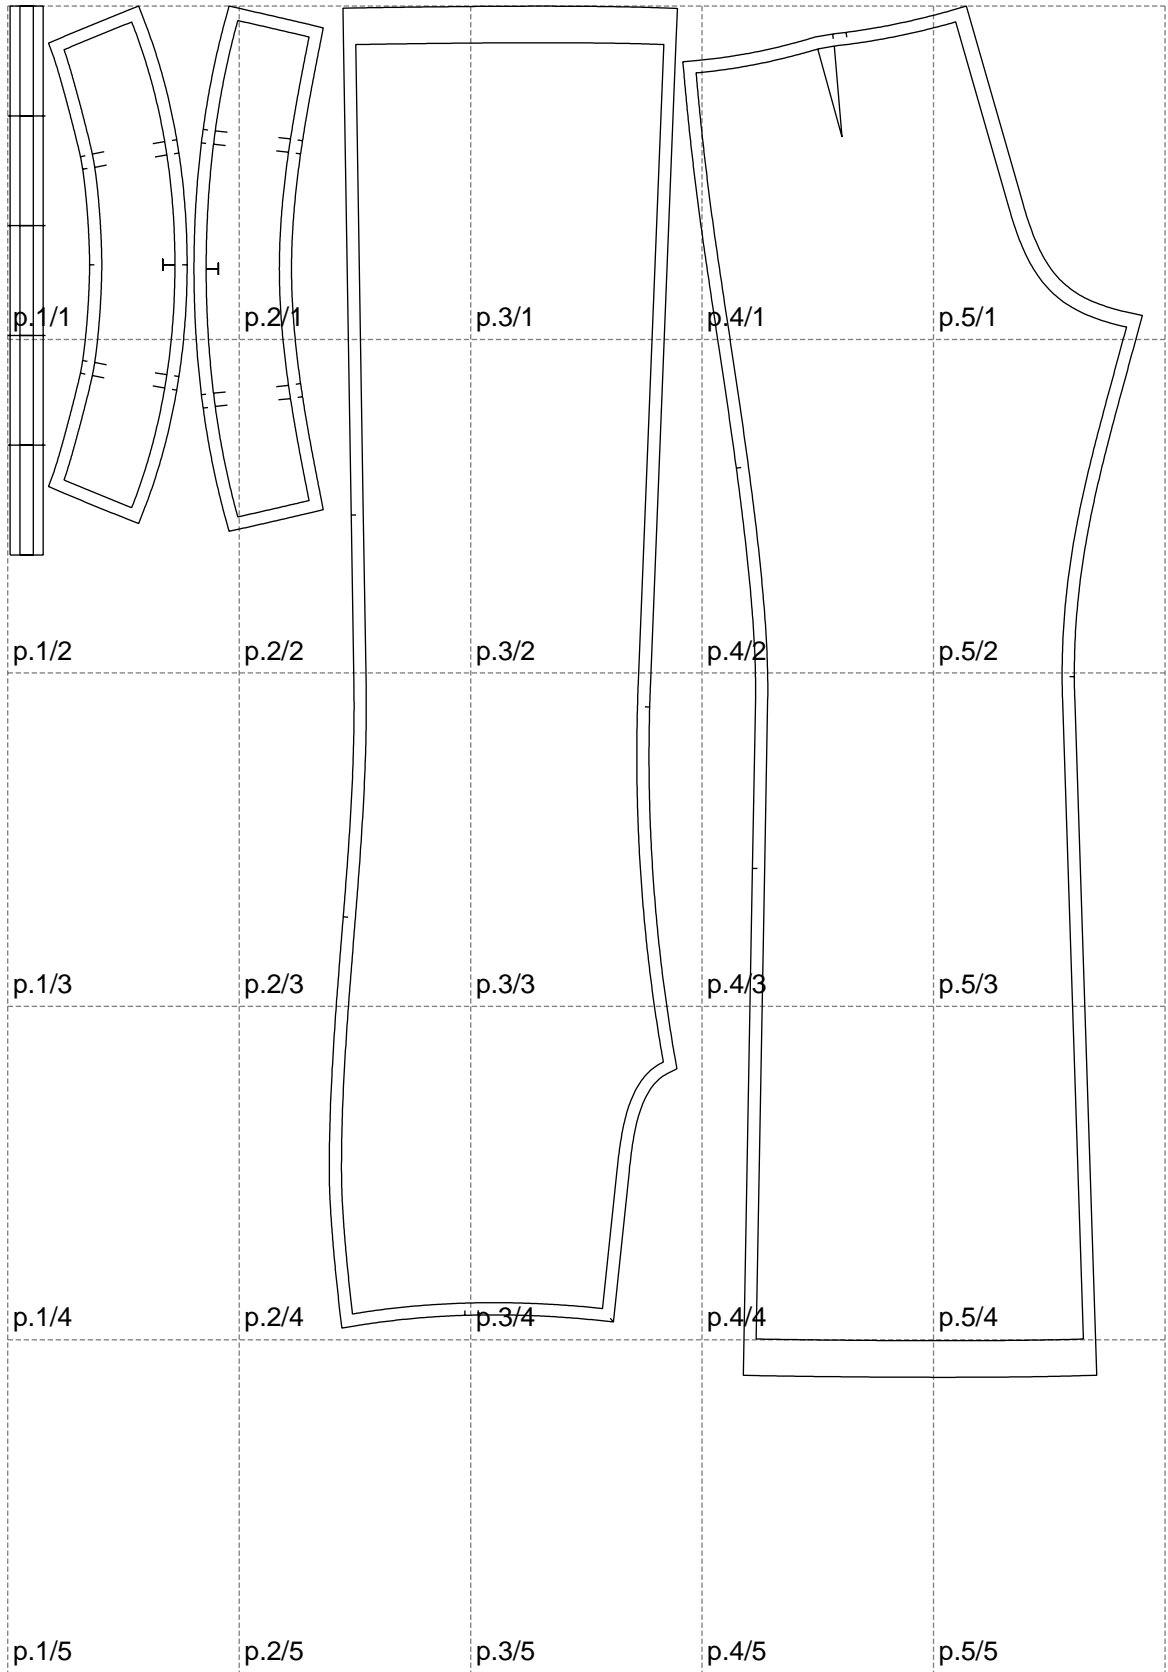

Not for print

Paper size: A4, size:930.31 x1124.25 mm

Example

size:1501.00 x1508.51 mm

Maneken =1 ver.0

rz_1=170

rz_16=88

rz_17=75.6

rz_18=67.6

rz_19=96

rz_20=94.6

.
.
.