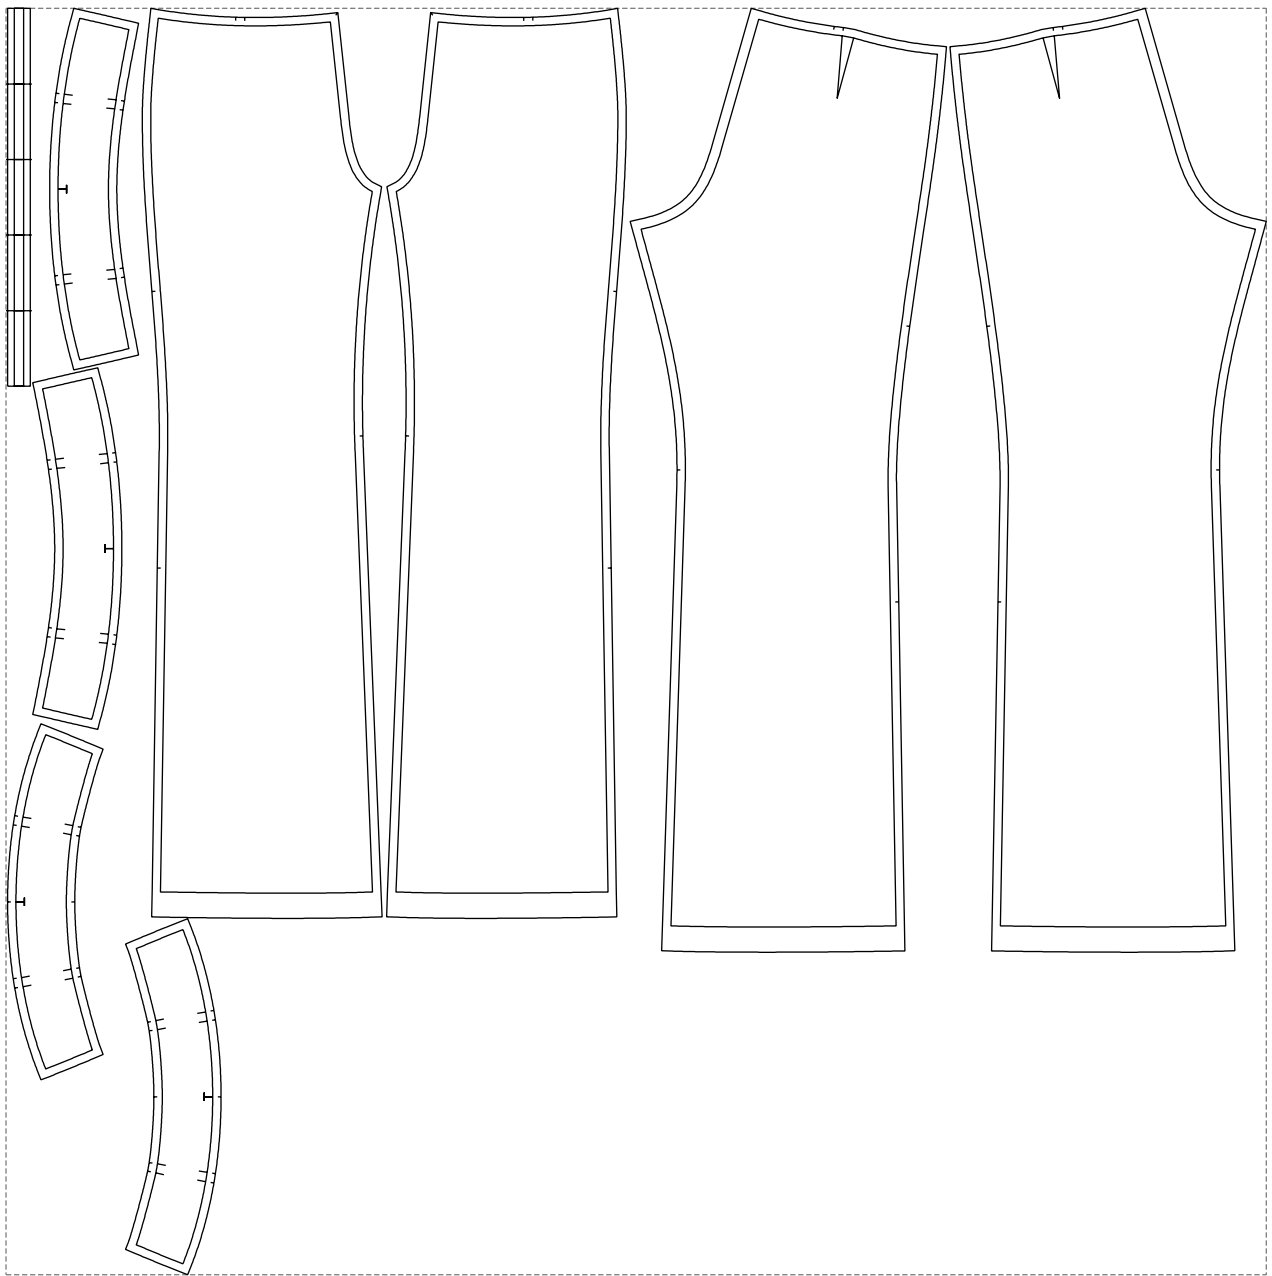

Not for print

Paper size: A4, size:930.31 x1124.25 mm

Example

size:1501.00 x1508.51 mm

Maneken =1 ver.0

rz_1=170

rz_16=88

rz_17=75.6

rz_18=67.6

rz_19=96

rz_20=94.6

.
.
.