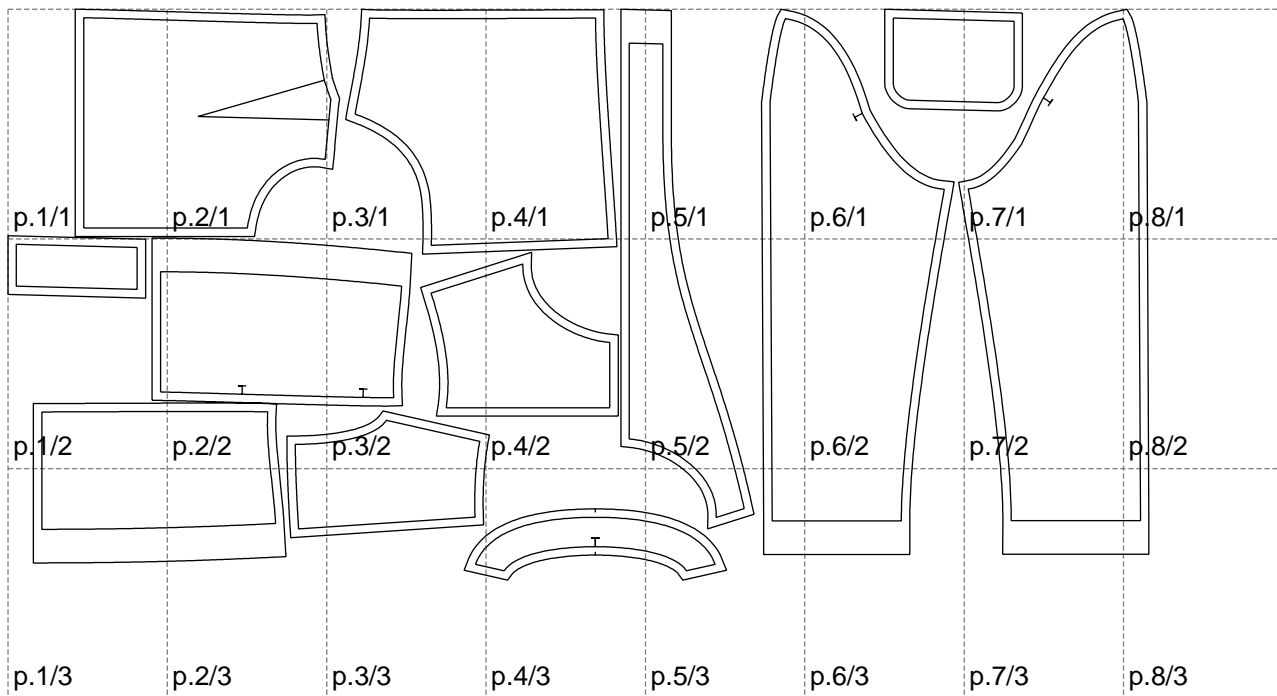

Not for print

Paper size: A4, size:1358.84 x679.54 mm

# Example

size:1499.00 x1093.78 mm

Maneken =1 ver.0

rz\_1=170

rz\_16=108

rz\_17=92.5

rz\_18=89.2

rz\_19=116

rz\_20=113

---

. . . . .  
. . . . .  
. . . . .