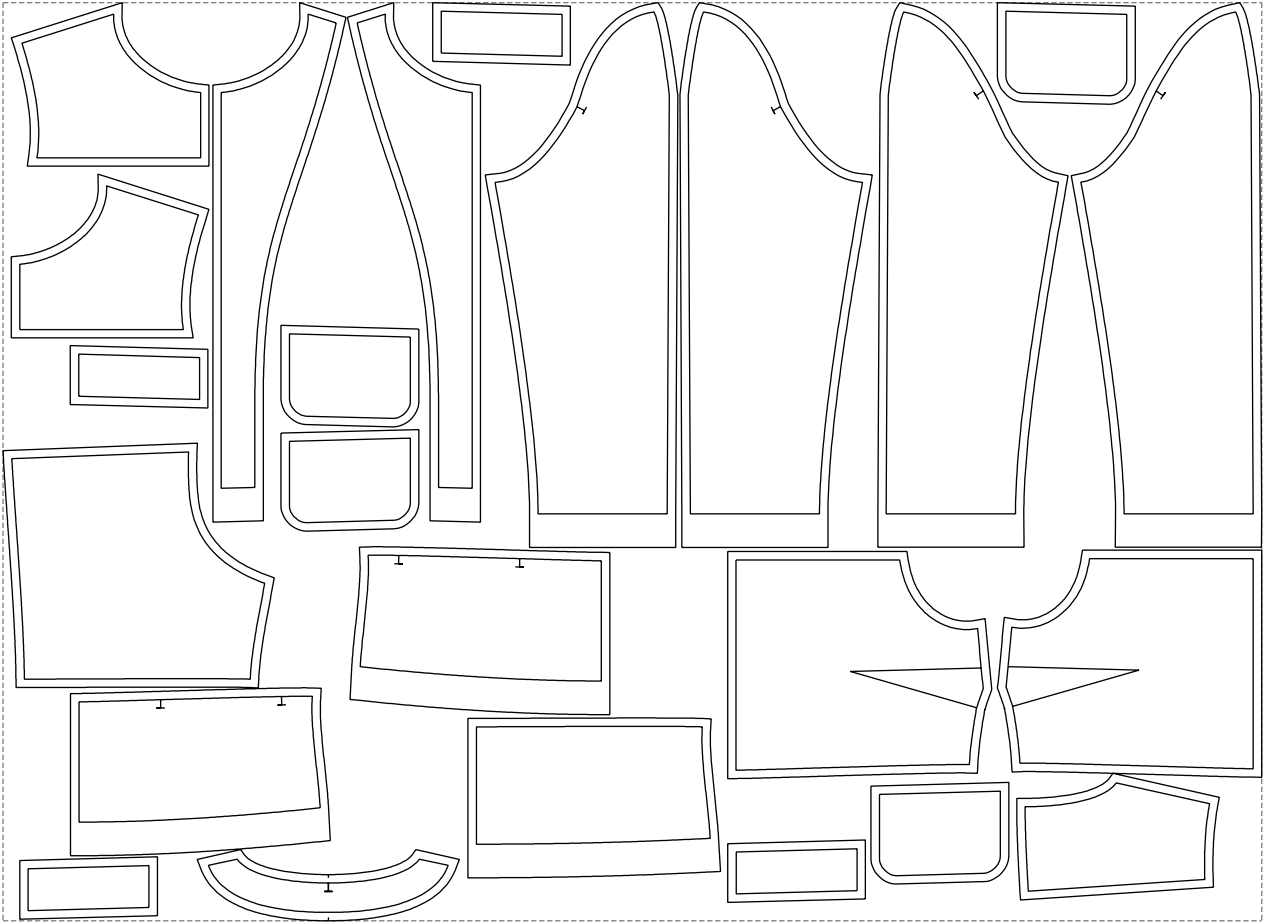

Not for print

Paper size: A4, size:1358.84 x679.54 mm

# Example

size:1499.00 x1093.78 mm

Maneken =1 ver.0

rz\_1=170

rz\_16=108

rz\_17=92.5

rz\_18=89.2

rz\_19=116