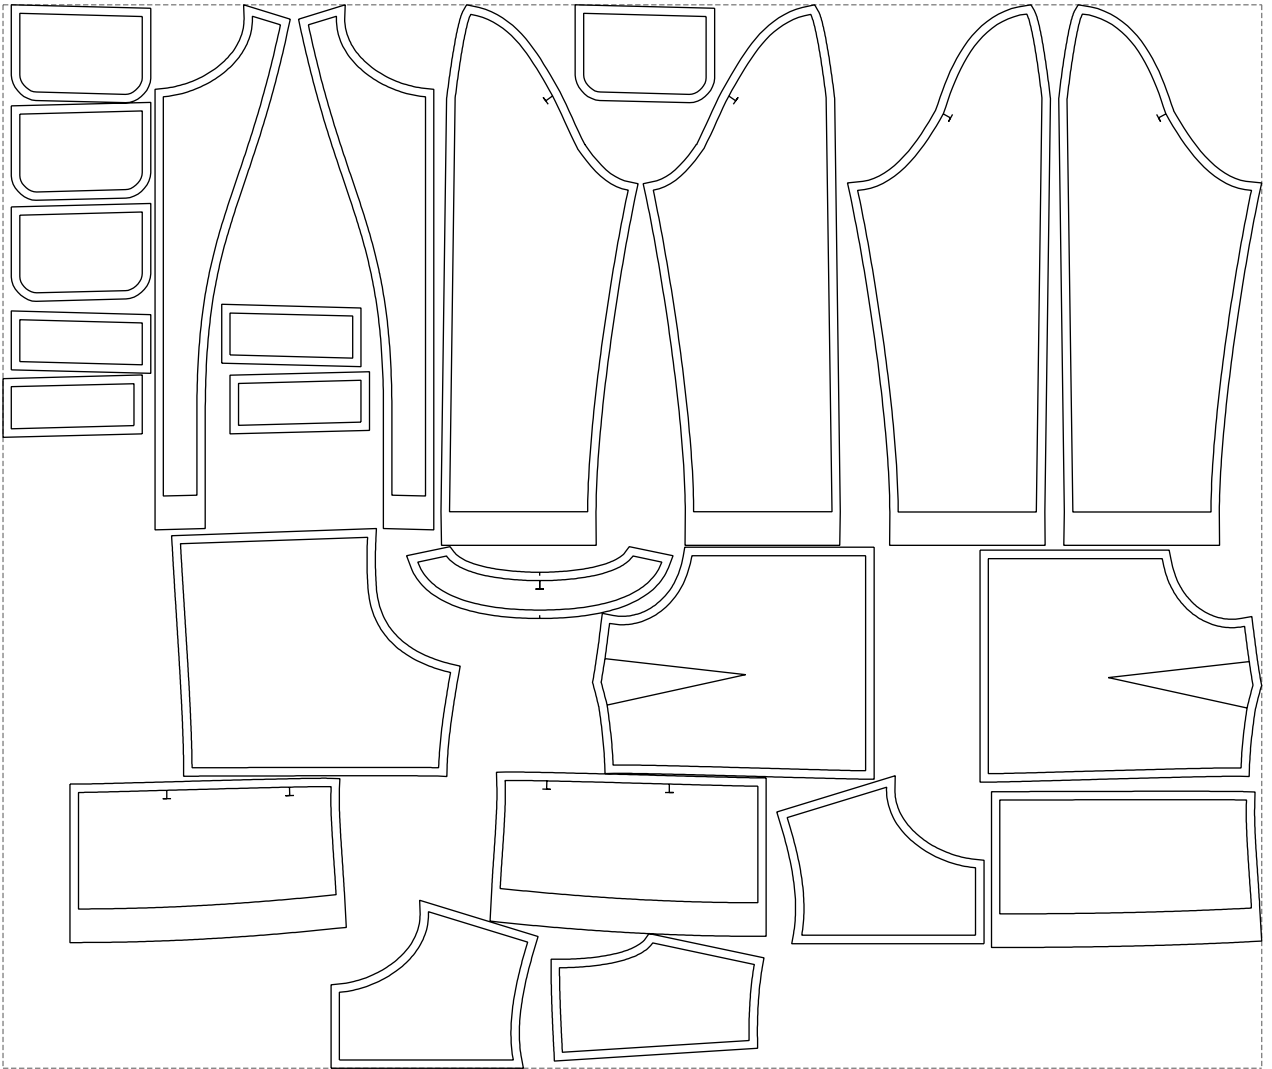

Not for print

Paper size: A4, size:1348.66 x773.64 mm

# Example

size:1499.00 x1266.83 mm

Maneken =1 ver.0

rz\_1=170

rz\_16=116

rz\_17=100

rz\_18=98.8

rz\_19=124