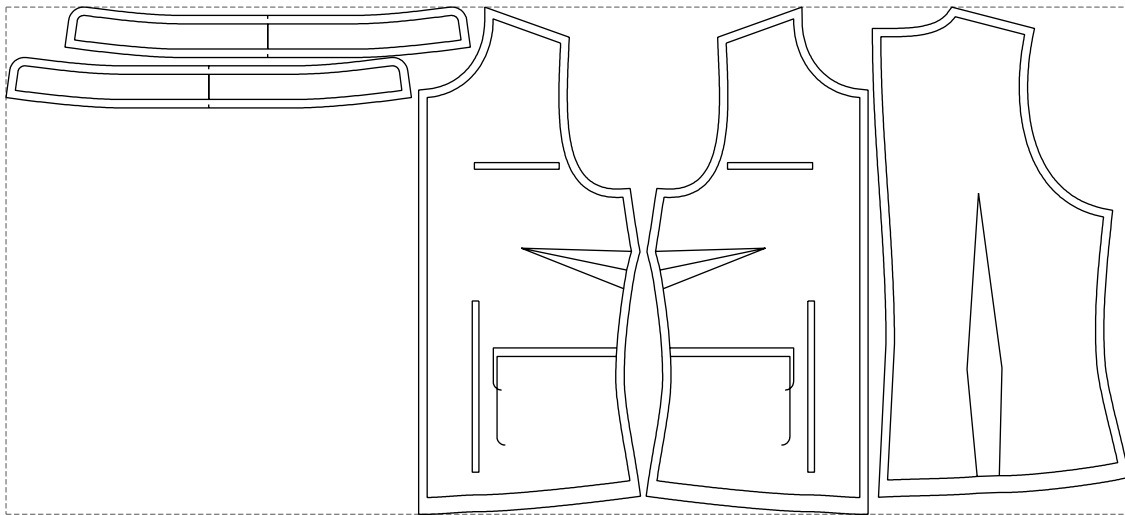

# Example

size:1338.03 x604.17 mm

Maneken =1 ver.0

rz\_1=170

rz\_16=92

rz\_17=78.8

rz\_18=71.8

rz\_19=100