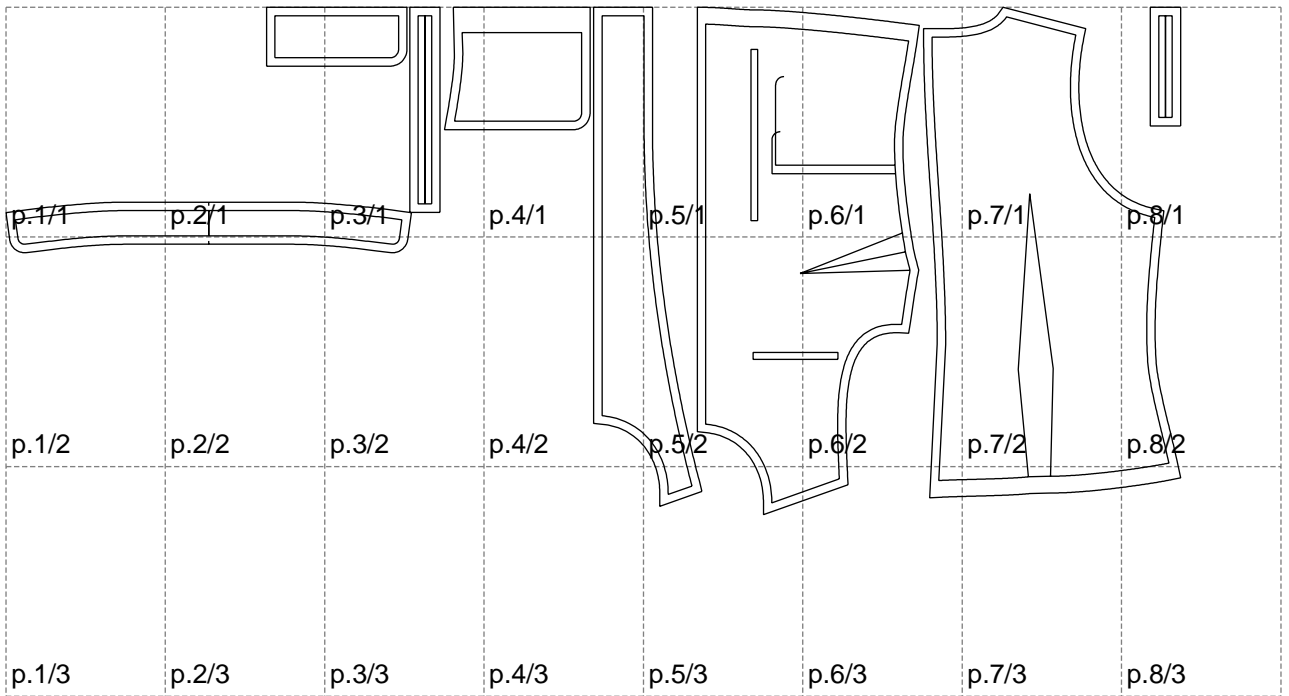

Not for print

Paper size: A4, size:1399.00 x604.17 mm

# Example

size:1338.03 x604.17 mm

Maneken =1 ver.0

rz\_1=170

rz\_16=92

rz\_17=78.8

rz\_18=71.8

rz\_19=100

rz\_20=98.1

---

. . . . .  
. . . . .  
. . . . .