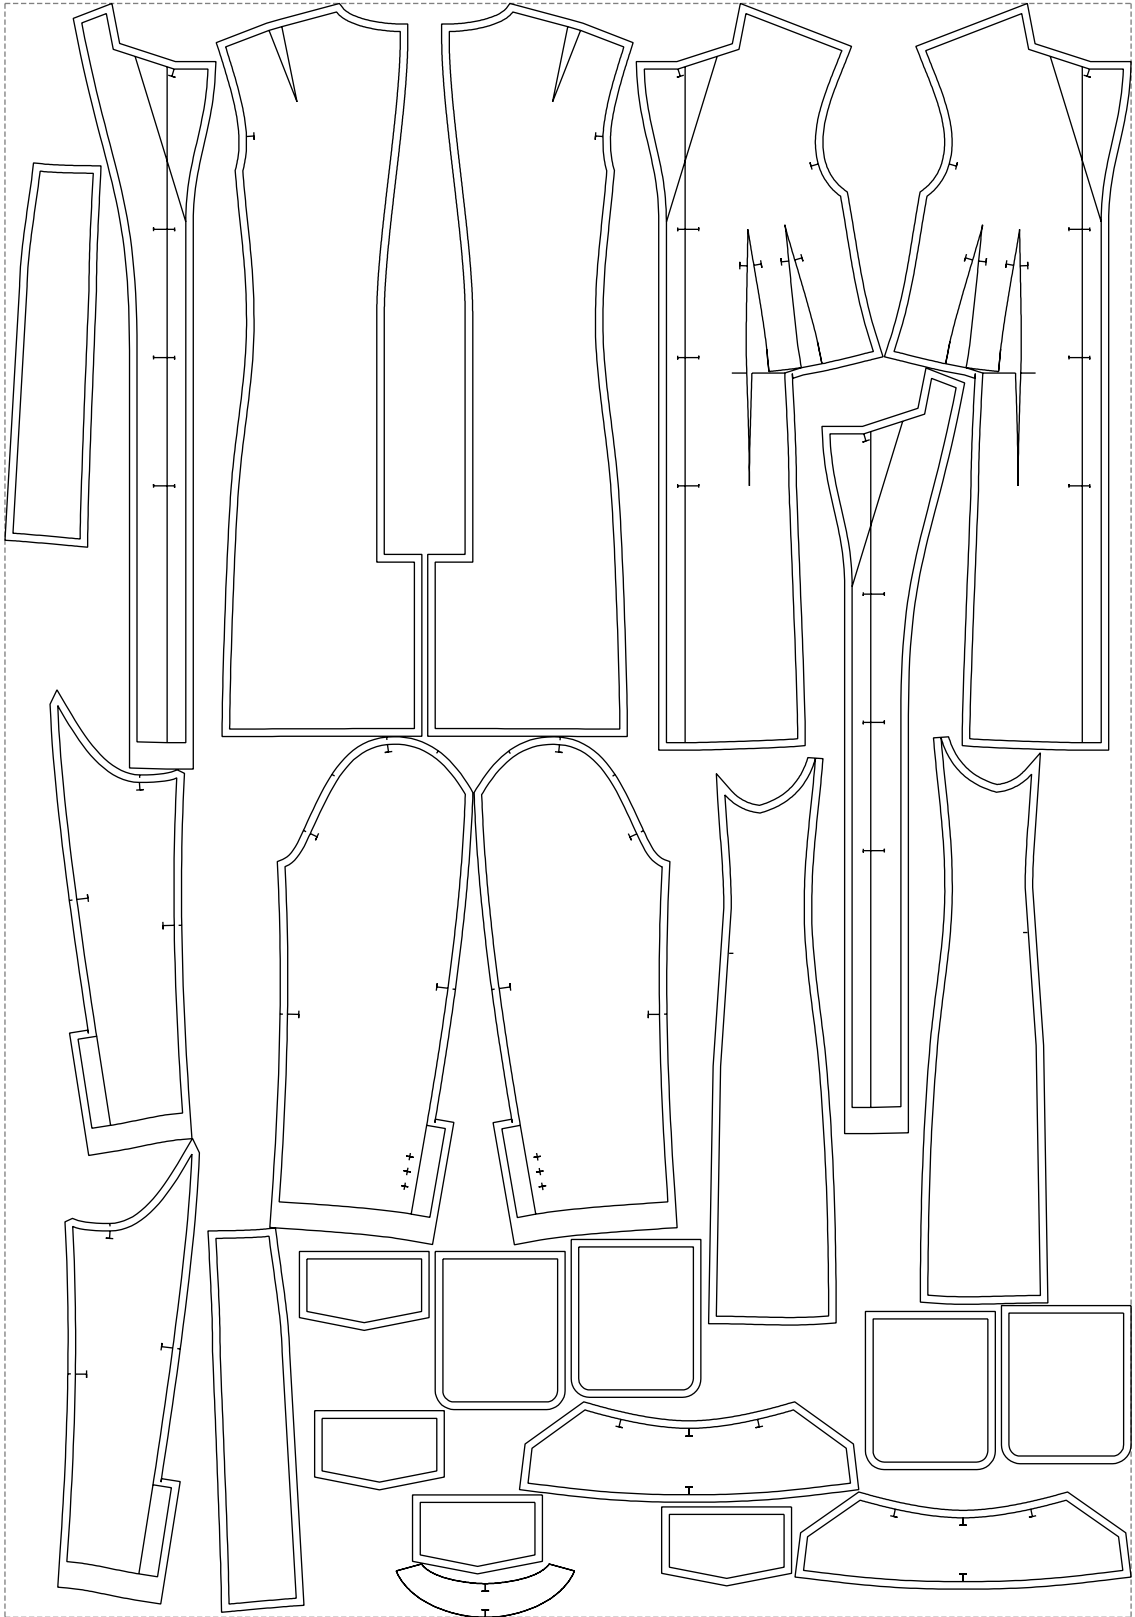

Not for print

Paper size: A4, size:1378.85 x1268.96 mm

# Example

size:1499.00 x2149.04 mm

Maneken =1 ver.0

rz\_1=170

rz\_16=96

rz\_17=82

rz\_18=76

rz\_19=104

rz\_20=101.8

---

. . . . .  
. . . . .  
. . . . .