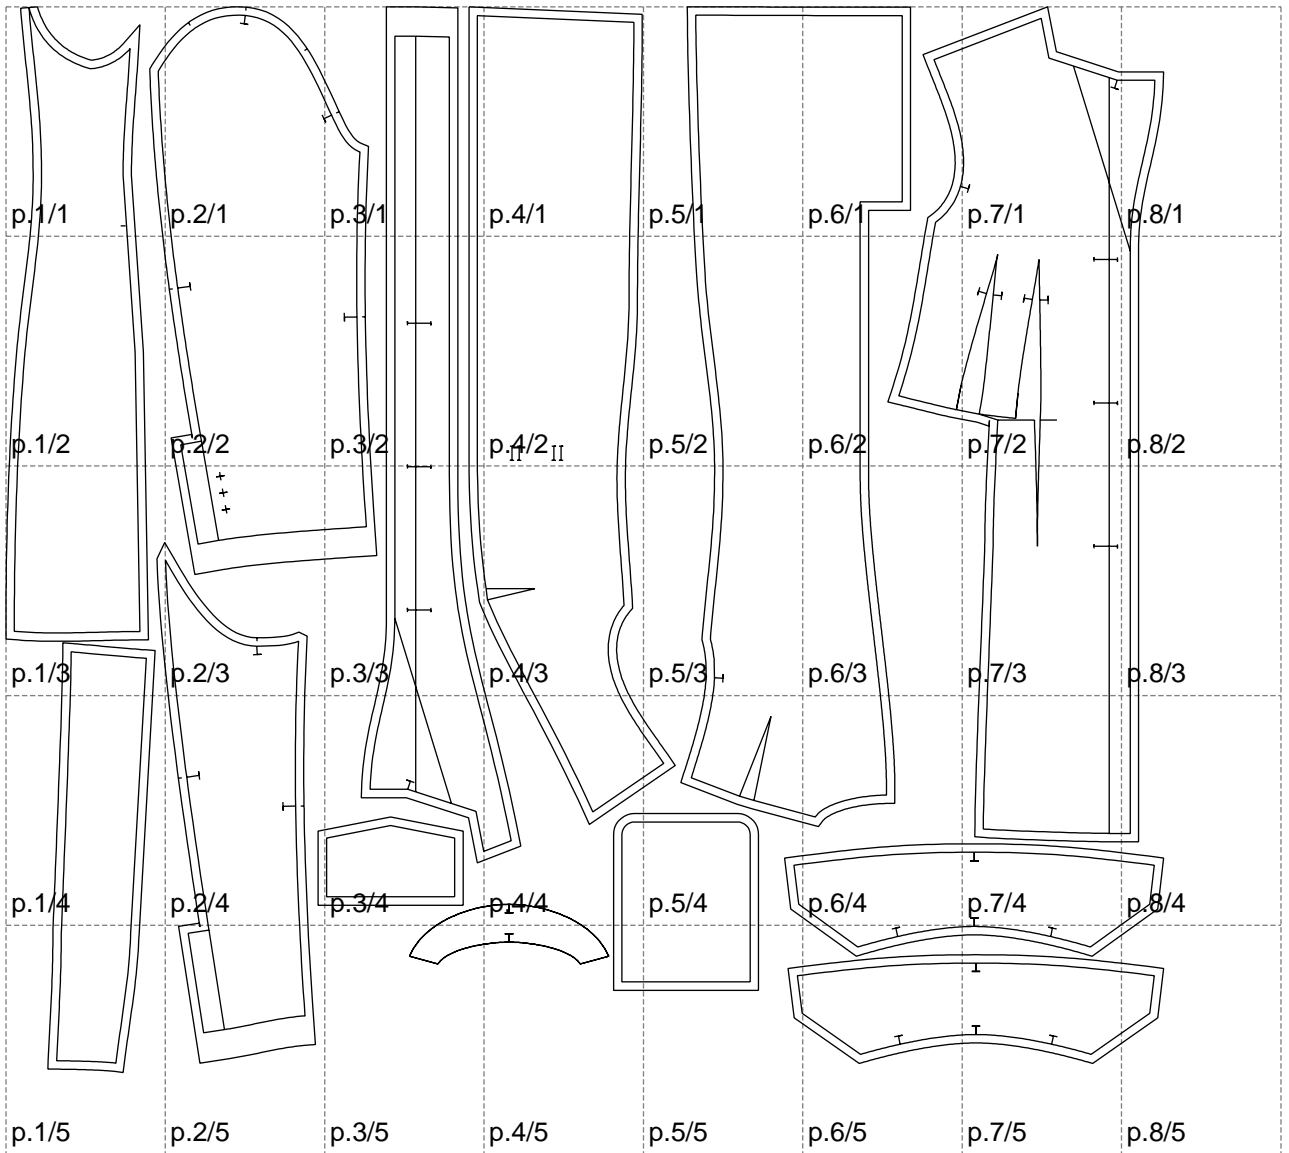

Not for print

Paper size: A4, size:1378.85 x1268.96 mm

# Example

size:1499.00 x2149.04 mm

Maneken =1 ver.0

rz\_1=170

rz\_16=96

rz\_17=82

rz\_18=76

rz\_19=104

rz\_20=101.8

---

. . . . .  
. . . . .  
. . . . .