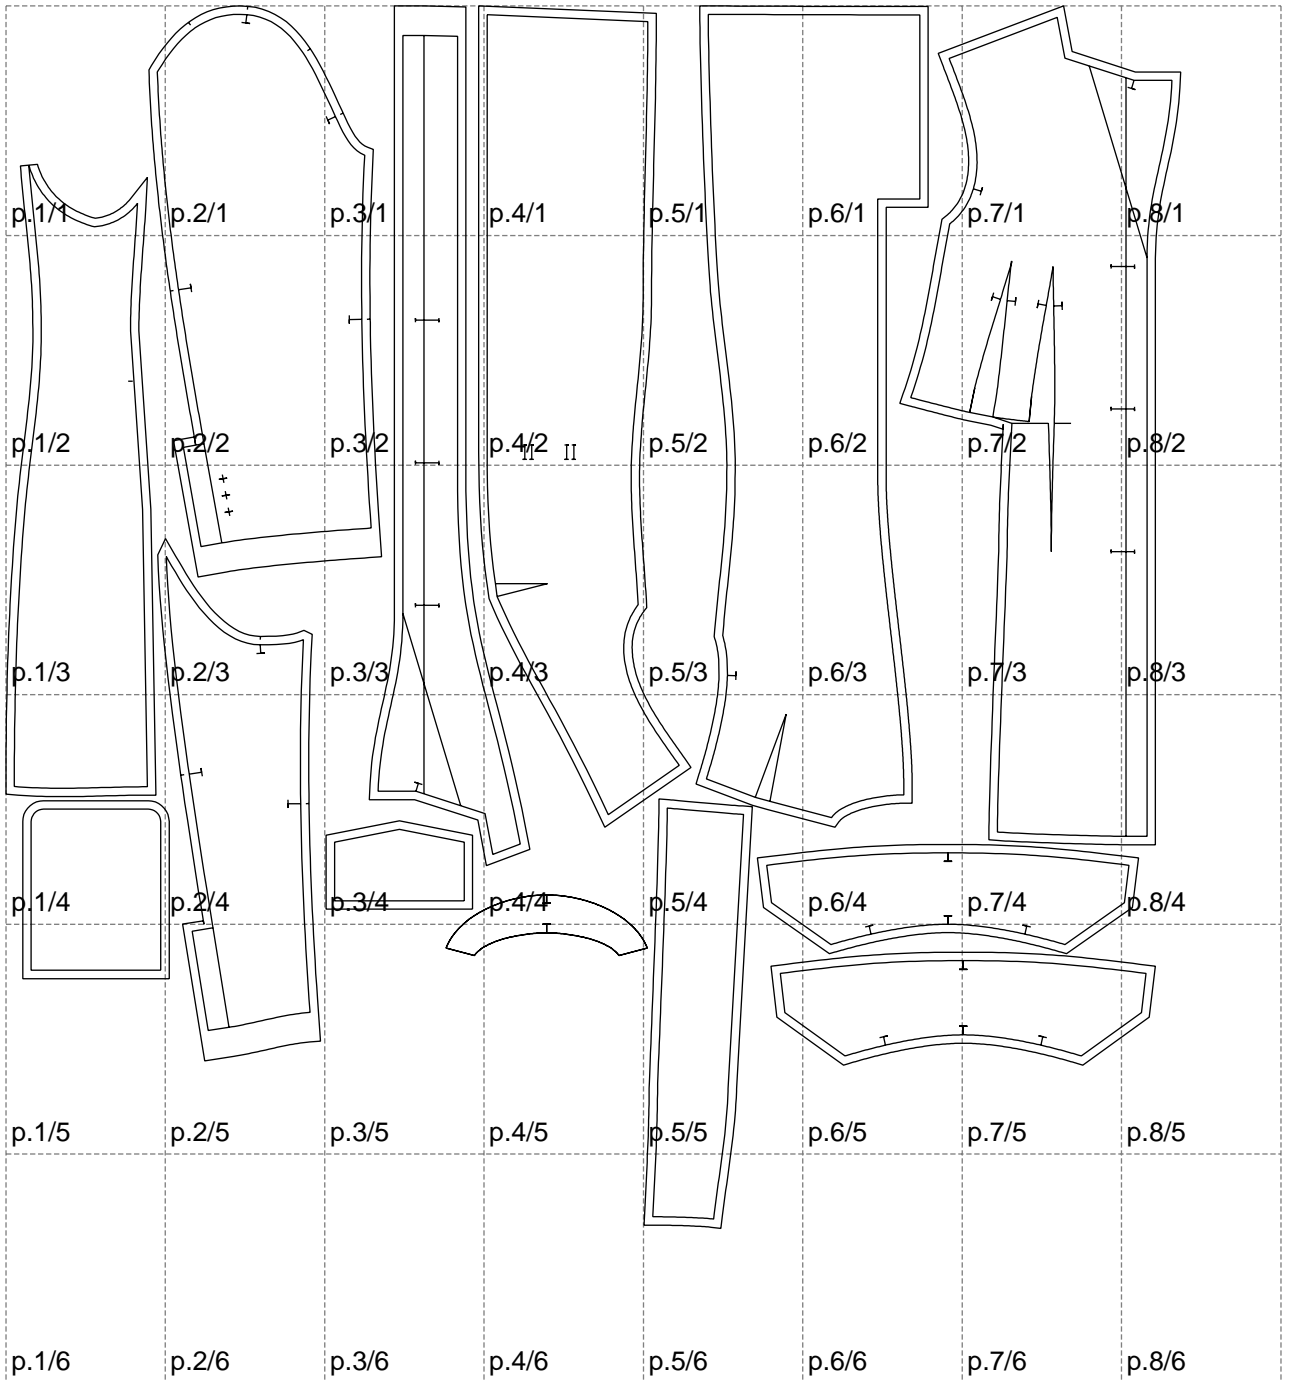

Not for print

Paper size: A4, size:1399.00 x1455.59 mm

# Example

size:1488.96 x2158.76 mm

Maneken =1 ver.0

rz\_1=170

rz\_16=100

rz\_17=85.4

rz\_18=80.2

rz\_19=108

rz\_20=105.4

---

. . . . .  
. . . . .  
. . . . .