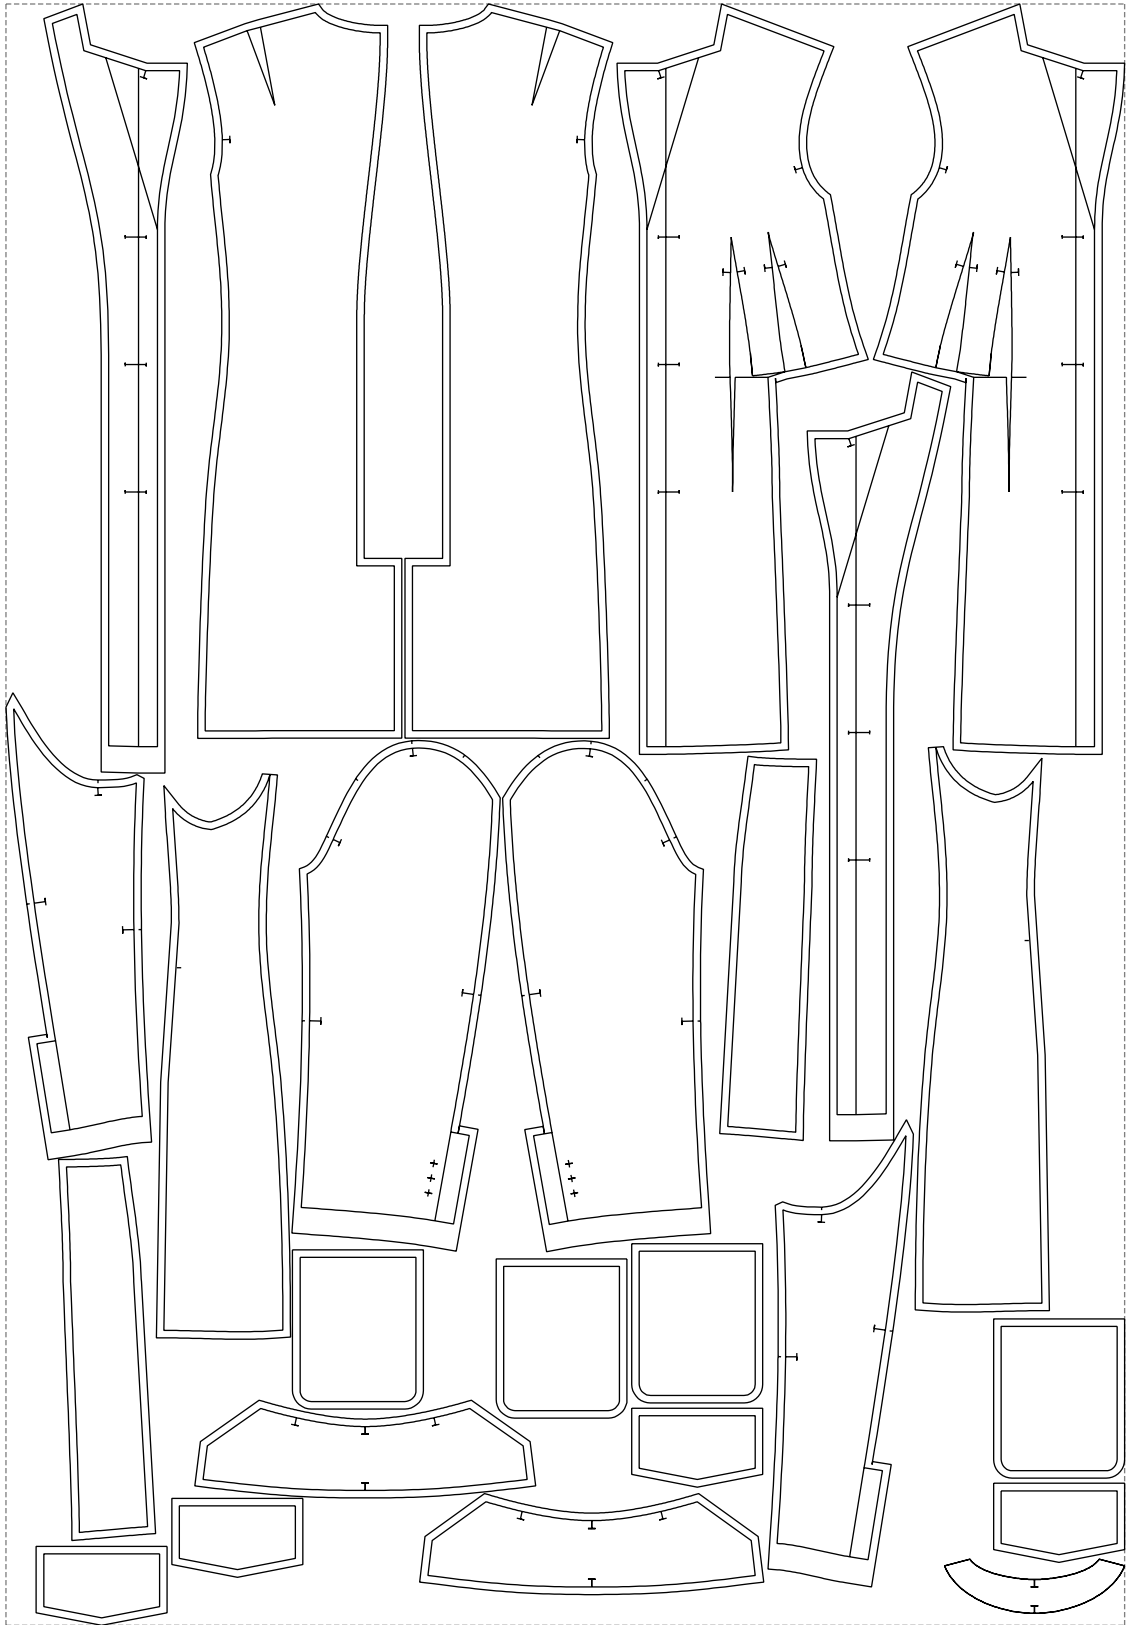

Not for print

Paper size: A4, size:1399.00 x1455.59 mm

# Example

size:1488.96 x2158.76 mm

Maneken =1 ver.0

rz\_1=170

rz\_16=100

rz\_17=85.4

rz\_18=80.2

rz\_19=108

rz\_20=105.4

---

. . . . .  
. . . . .  
. . . . .