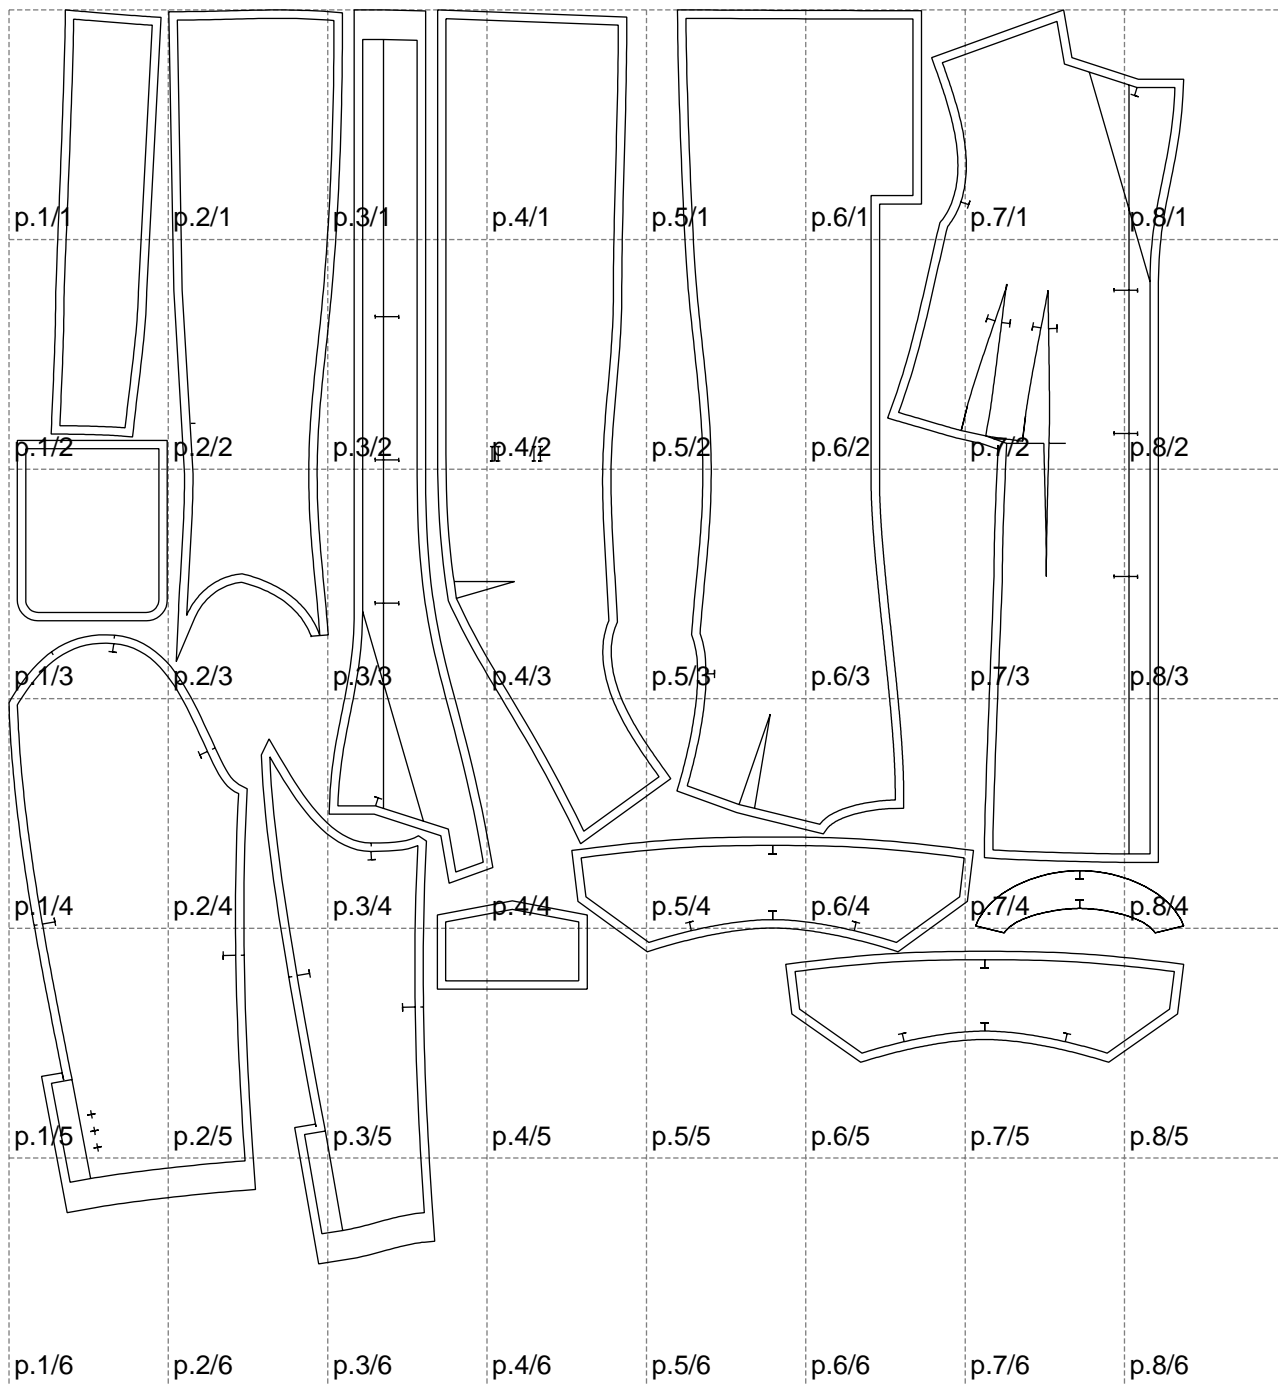

Not for print

Paper size: A4, size:1399.00 x1493.27 mm

# Example

size:1499.00 x2240.98 mm

Maneken =1 ver.0

rz\_1=170

rz\_16=112

rz\_17=96.2

rz\_18=94

rz\_19=120

rz\_20=117

---

. . . . .  
. . . . .  
. . . . .