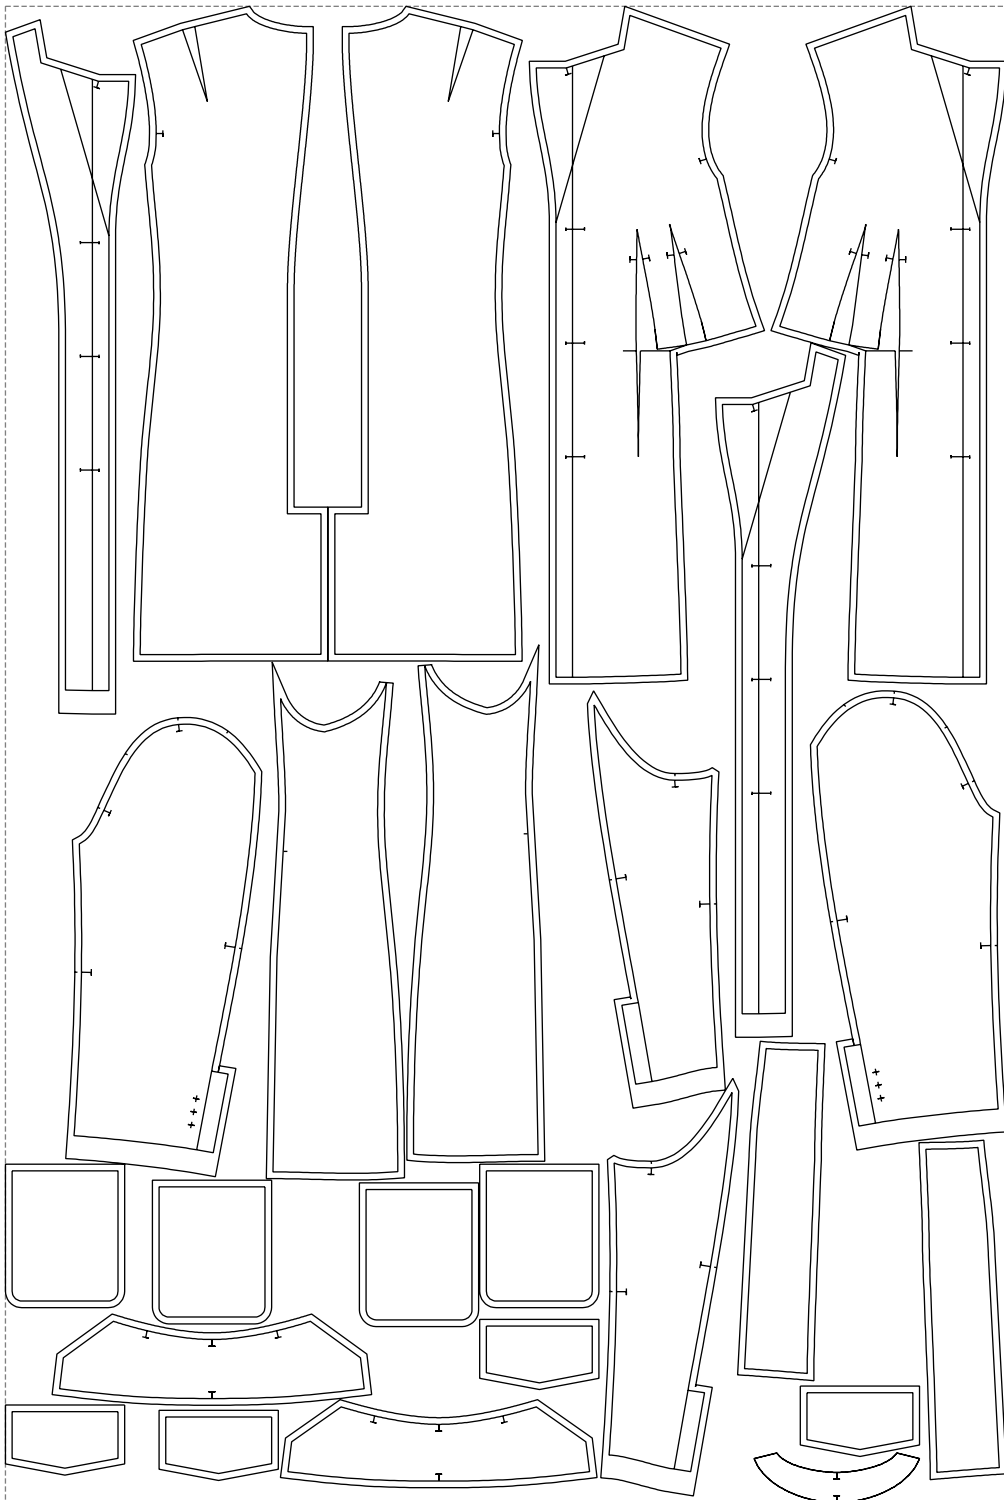

Not for print

Paper size: A4, size:1399.00 x1493.27 mm

# Example

size:1499.00 x2240.98 mm

Maneken =1 ver.0

rz\_1=170

rz\_16=112

rz\_17=96.2

rz\_18=94

rz\_19=120