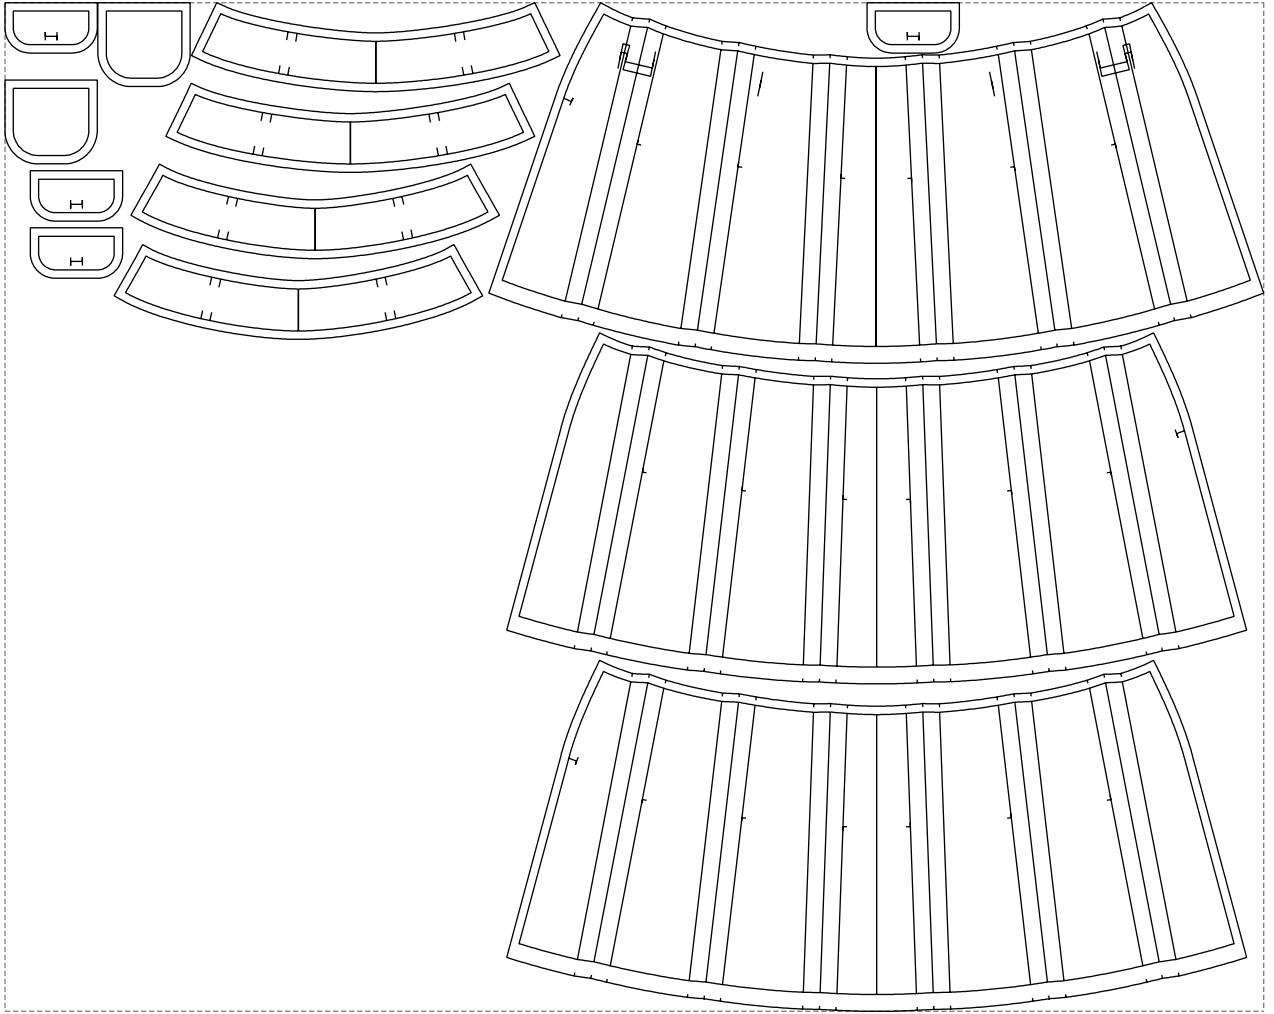

Not for print

Paper size: A4, size:1399.00 x807.51 mm

# Example

size:1499.00 x1201.49 mm

Maneken =1 ver.0

rz\_1=170

rz\_16=88

rz\_17=75.6

rz\_18=67.6

rz\_19=96