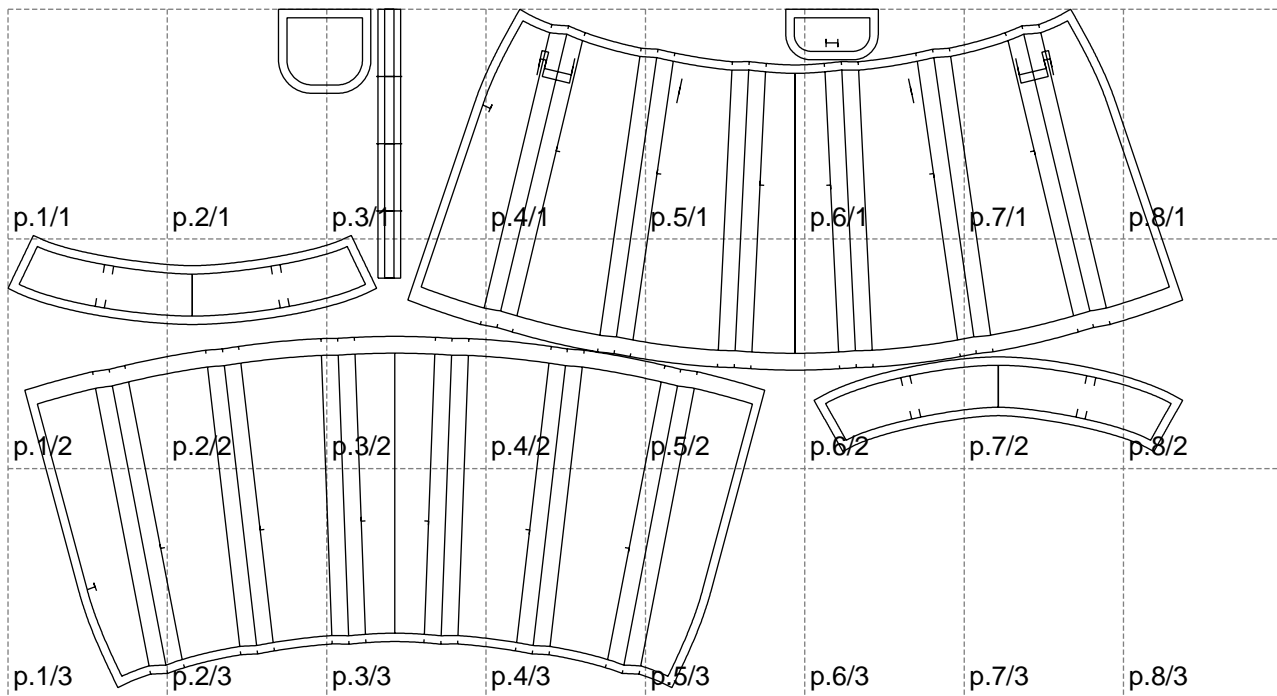

Not for print

Paper size: A4, size:1399.00 x807.51 mm

# Example

size:1499.00 x1201.49 mm

Maneken =1 ver.0

rz\_1=170

rz\_16=88

rz\_17=75.6

rz\_18=67.6

rz\_19=96

rz\_20=94.6

---

. . . . .  
. . . . .  
. . . . .