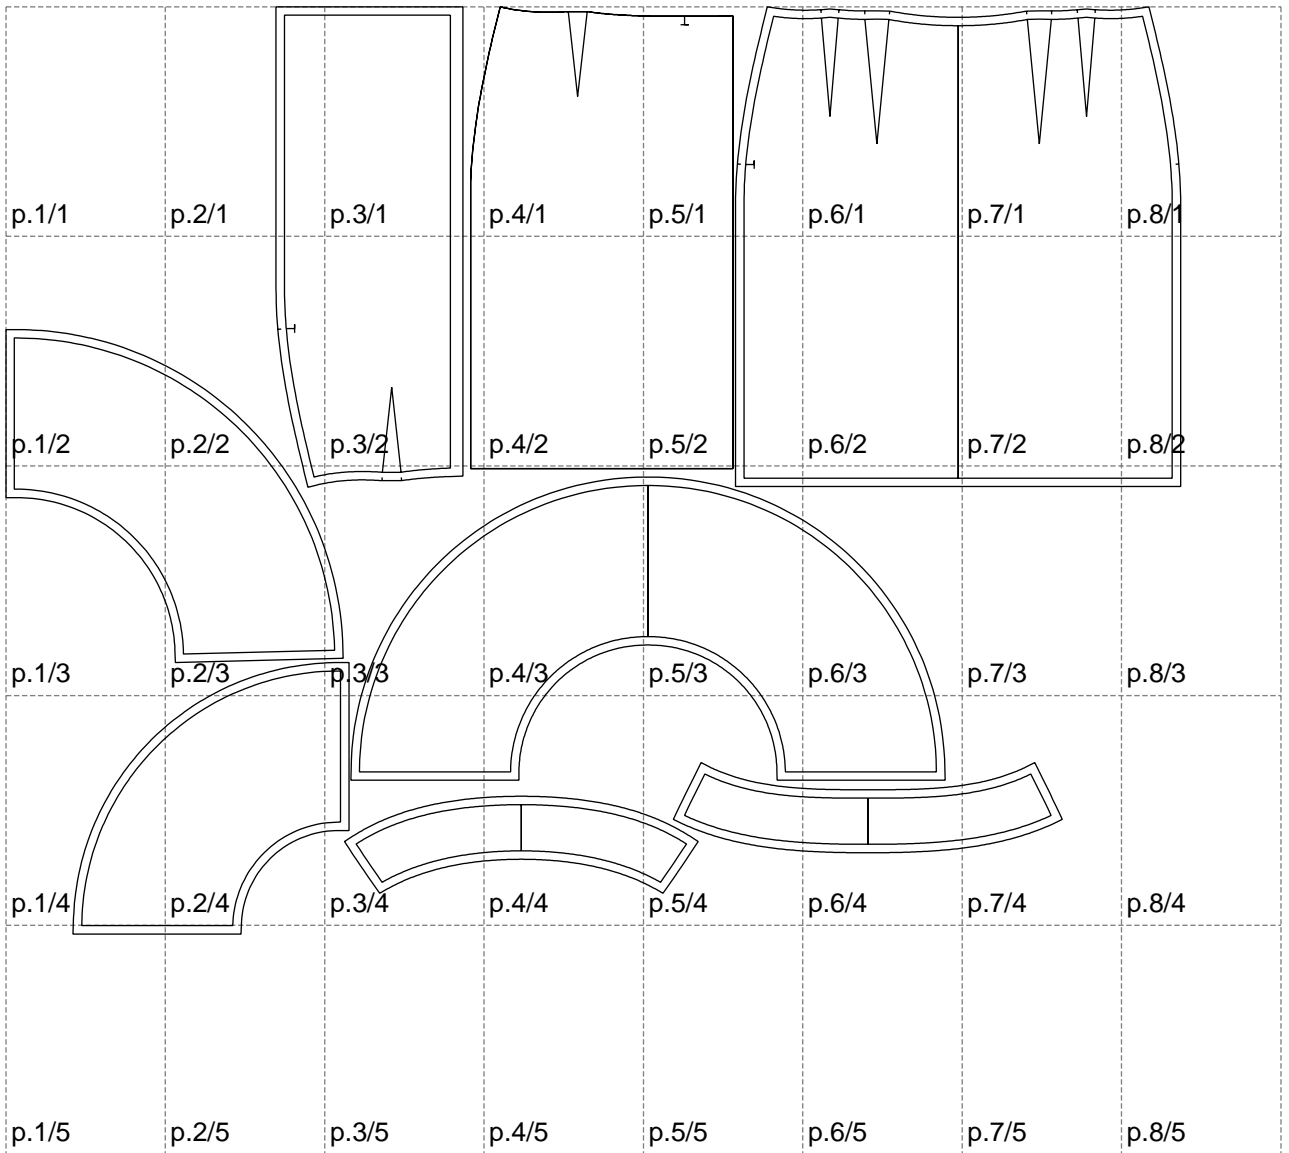

Not for print

Paper size: A4, size:1399.00 x1104.17 mm

# Example

size:1499.00 x995.79 mm

Maneken =1 ver.0

rz\_1=170

rz\_16=92

rz\_17=78.8

rz\_18=71.8

rz\_19=100

rz\_20=98.1

---

. . . . .  
. . . . .  
. . . . .