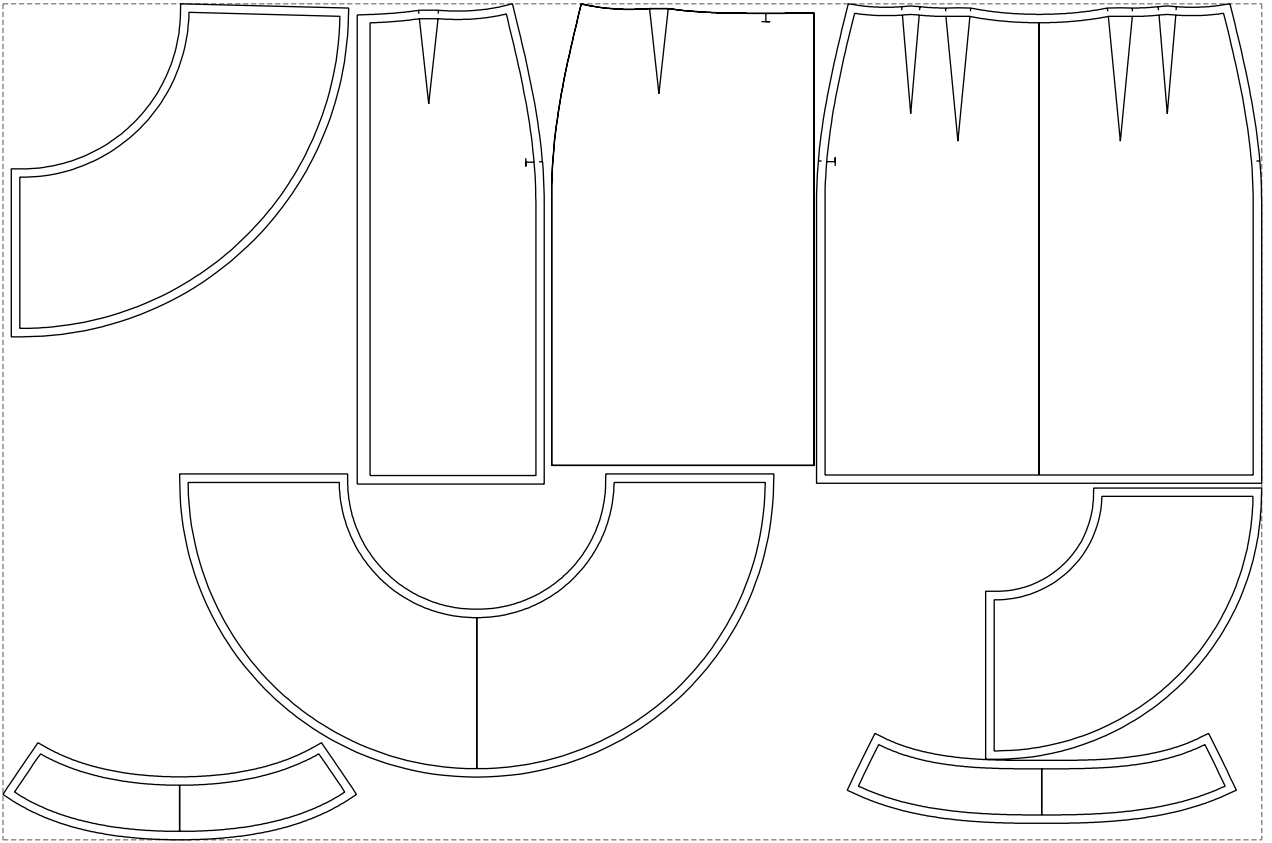

Not for print

Paper size: A4, size:1399.00 x1104.17 mm

# Example

size:1499.00 x995.79 mm

Maneken =1 ver.0

rz\_1=170

rz\_16=92

rz\_17=78.8

rz\_18=71.8

rz\_19=100

rz\_20=98.1

---

. . . . .  
. . . . .  
. . . . .