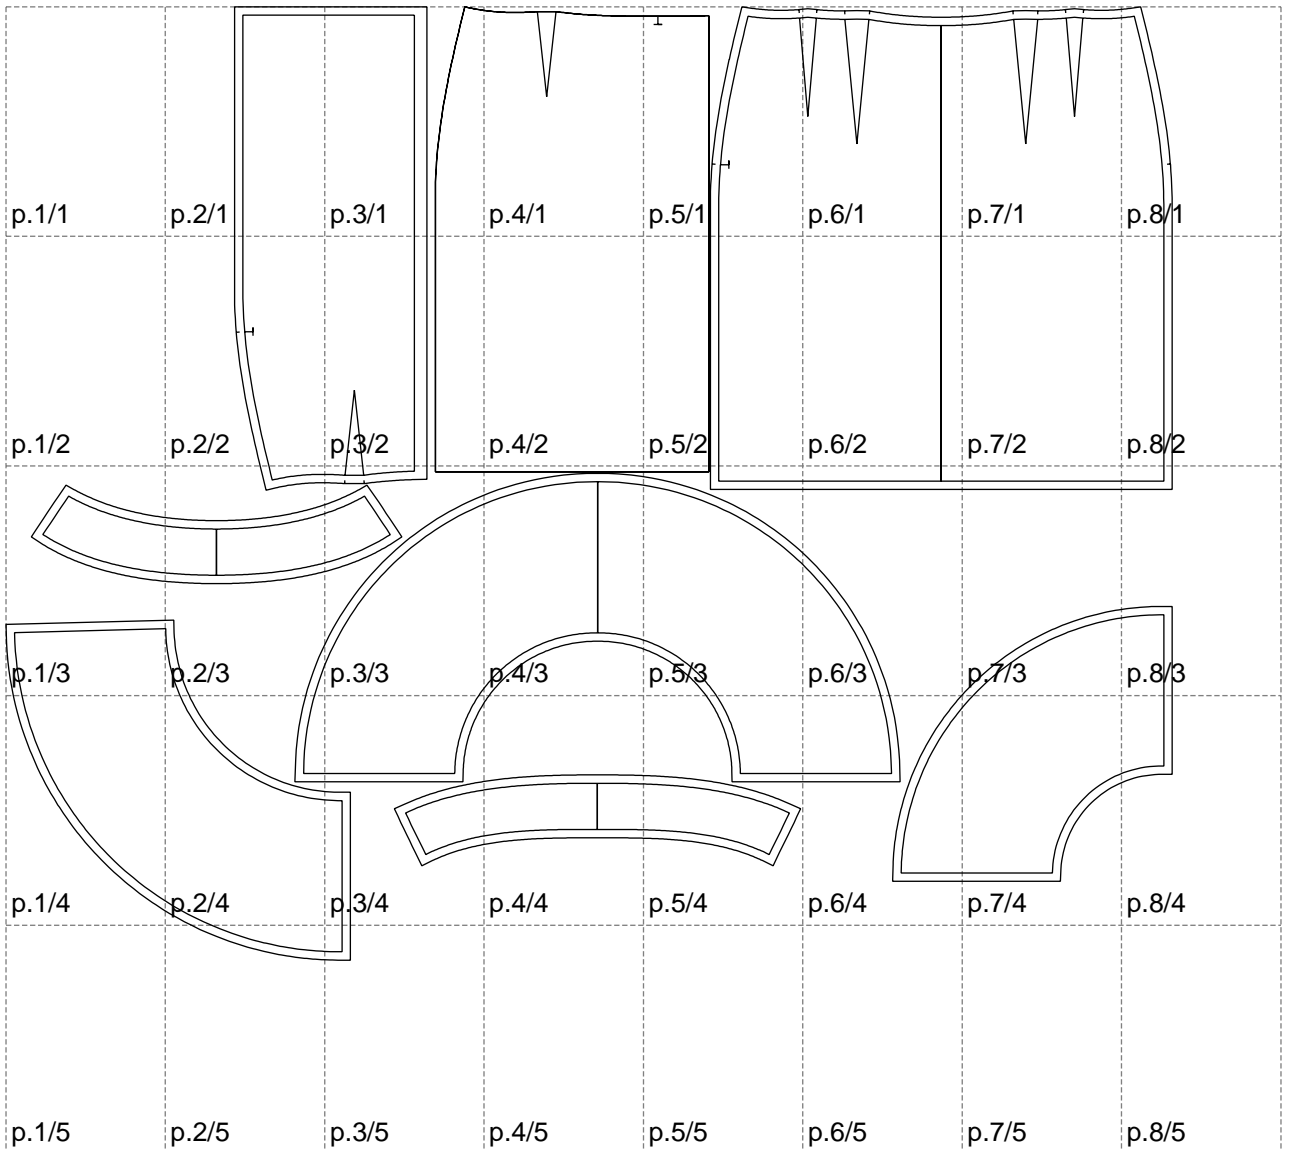

Not for print

Paper size: A4, size:1388.91 x1135.27 mm

# Example

size:1458.79 x1063.82 mm

Maneken =1 ver.0

rz\_1=170

rz\_16=96

rz\_17=82

rz\_18=76

rz\_19=104

rz\_20=101.8

---

. . . . .  
. . . . .  
. . . . .