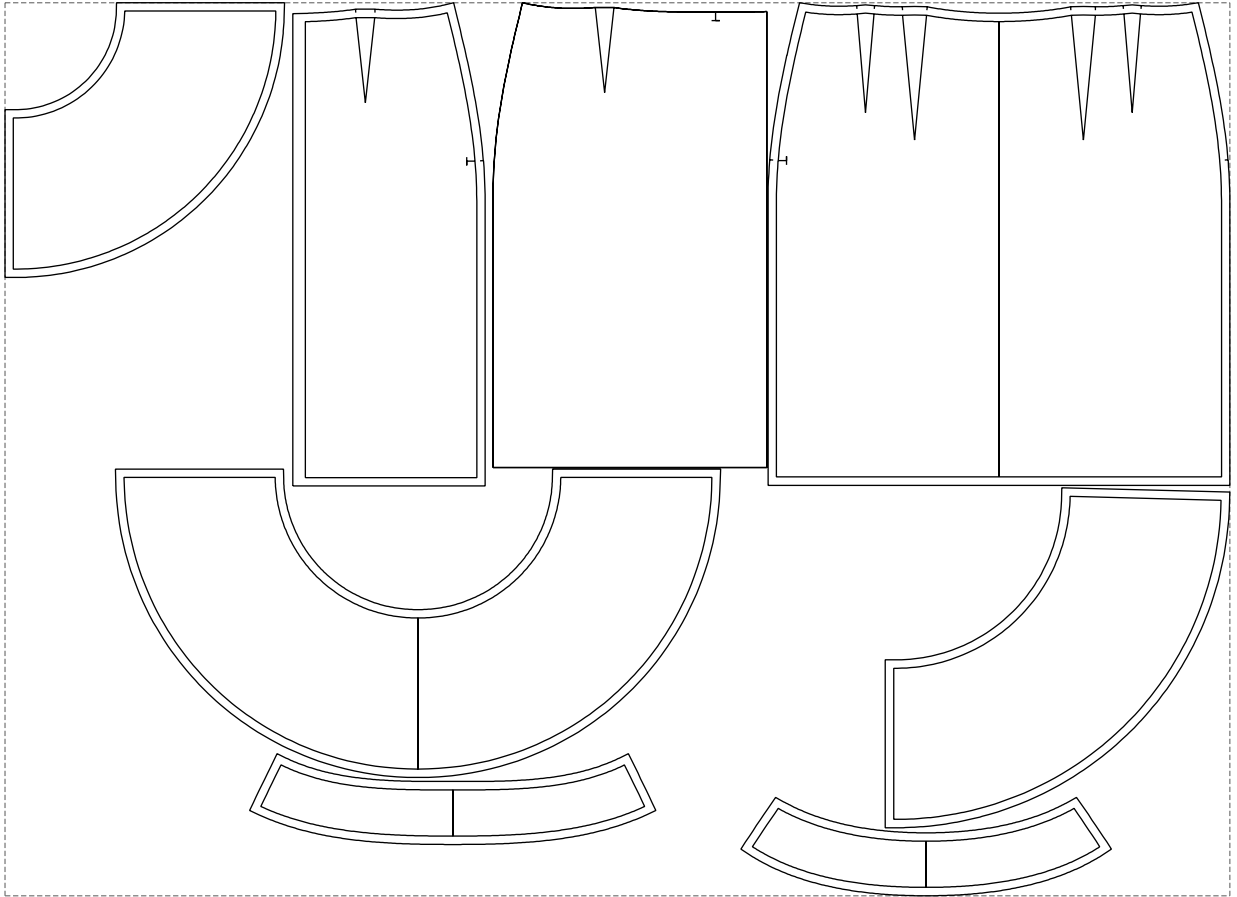

Not for print

Paper size: A4, size:1388.91 x1135.27 mm

# Example

size:1458.79 x1063.82 mm

Maneken =1 ver.0

rz\_1=170

rz\_16=96

rz\_17=82

rz\_18=76

rz\_19=104

rz\_20=101.8

---

. . . . .  
. . . . .  
. . . . .