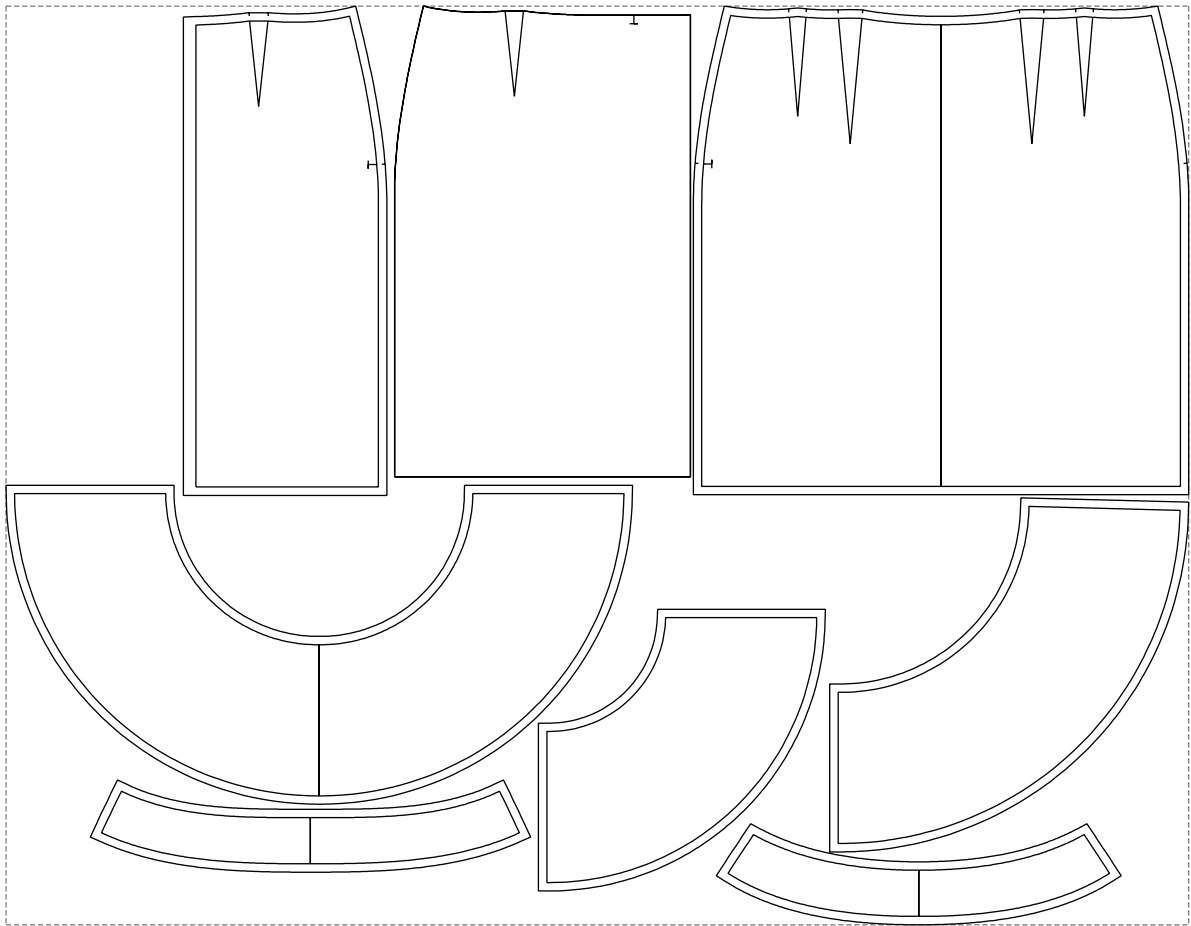

Not for print

Paper size: A4, size:1399.00 x1180.06 mm

# Example

size:1408.67 x1094.38 mm

Maneken =1 ver.0

rz\_1=170

rz\_16=104

rz\_17=88.9

rz\_18=84.4

rz\_19=112

rz\_20=109.3

---

. . . . .  
. . . . .  
. . . . .