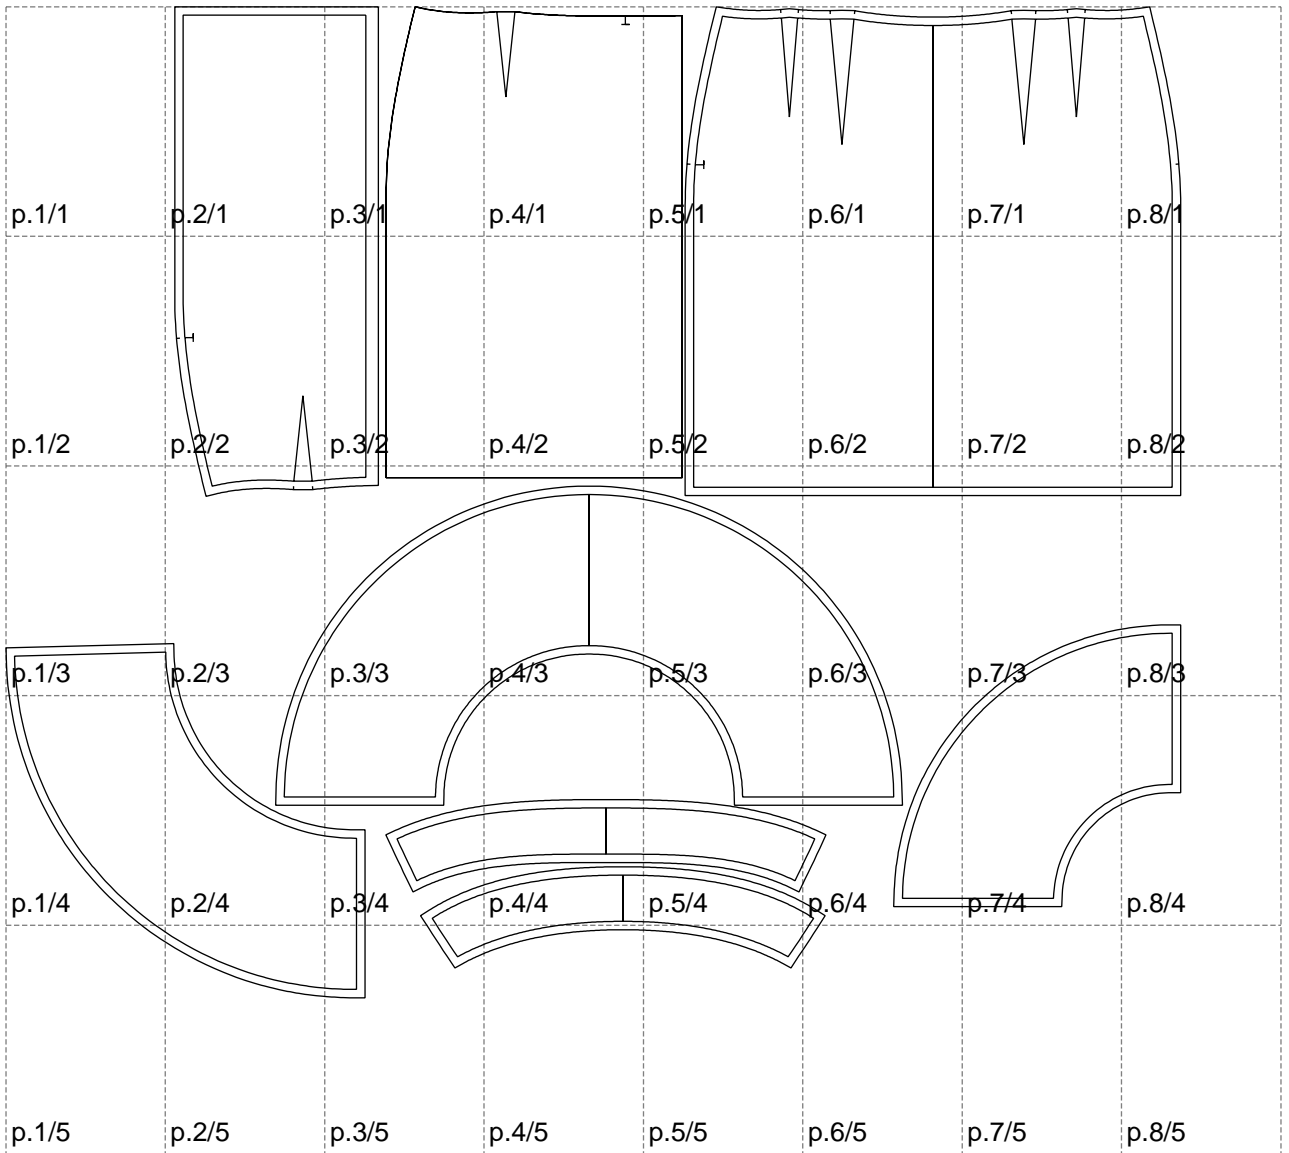

Not for print

Paper size: A4, size:1399.00 x1180.06 mm

# Example

size:1408.67 x1094.38 mm

Maneken =1 ver.0

rz\_1=170

rz\_16=104

rz\_17=88.9

rz\_18=84.4

rz\_19=112

rz\_20=109.3

---

. . . . .  
. . . . .  
. . . . .