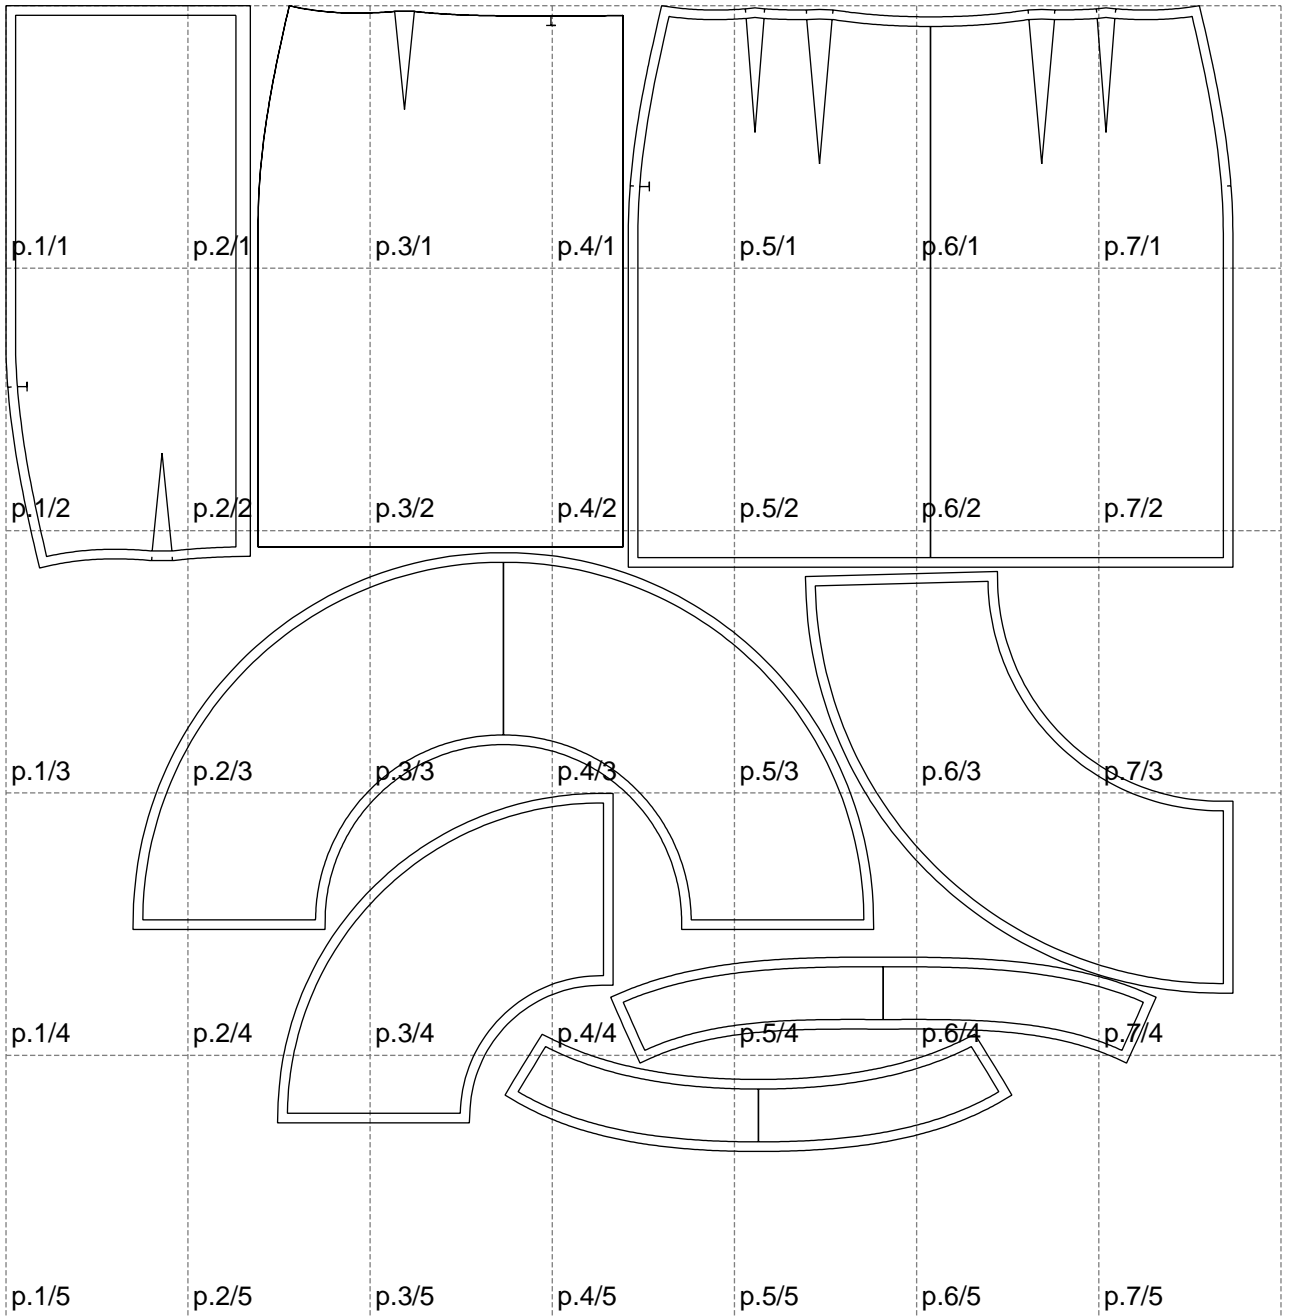

Not for print

Paper size: A4, size:1278.56 x1193.73 mm

# Example

size:1488.90 x1109.07 mm

Maneken =1 ver.0

rz\_1=170

rz\_16=112

rz\_17=96.2

rz\_18=94

rz\_19=120

rz\_20=117

---

. . . . .  
. . . . .  
. . . . .