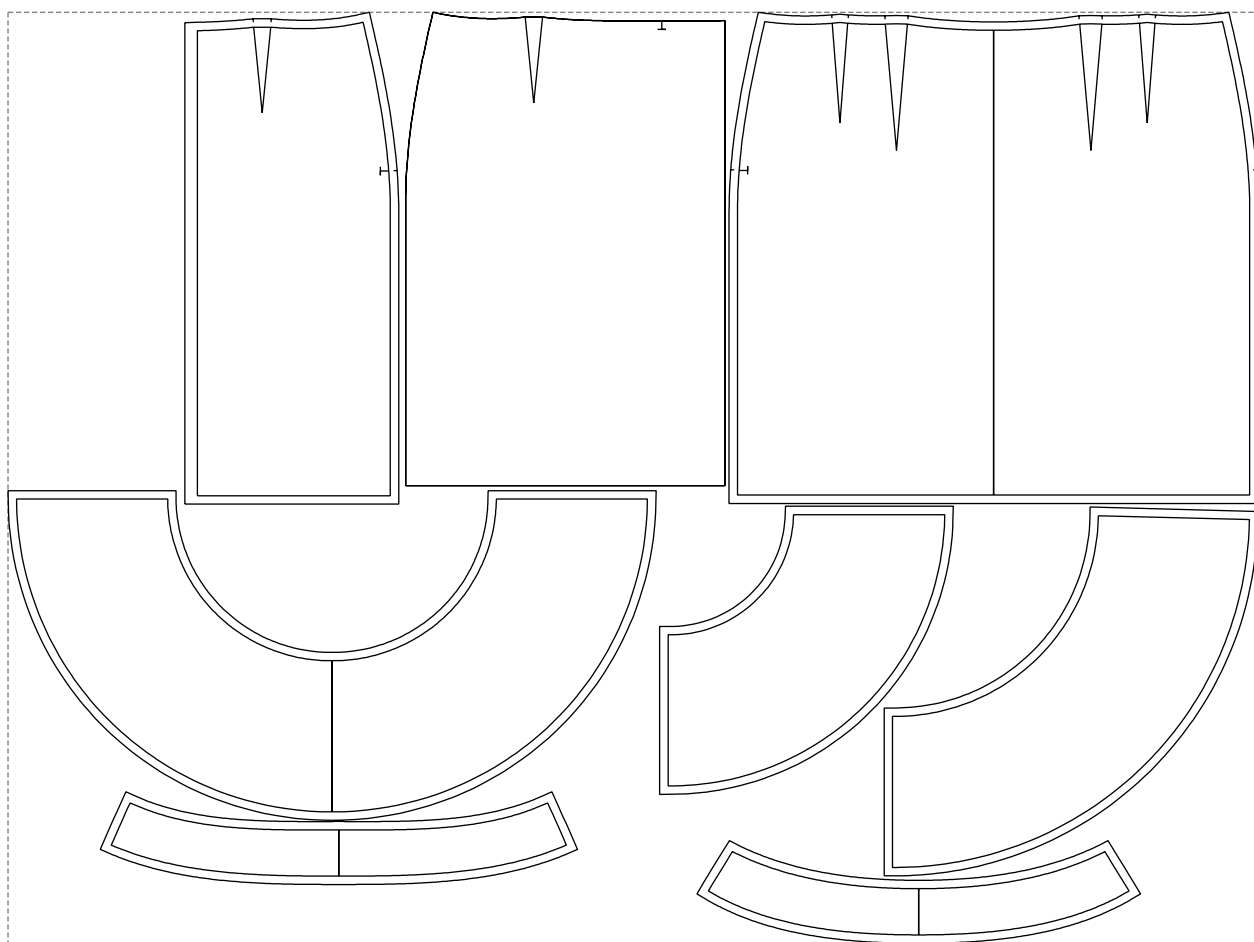

Not for print

Paper size: A4, size:1278.56 x1193.73 mm

# Example

size:1488.90 x1109.07 mm

Maneken =1 ver.0

rz\_1=170

rz\_16=112

rz\_17=96.2

rz\_18=94

rz\_19=120

rz\_20=117

---

. . . . .  
. . . . .  
. . . . .