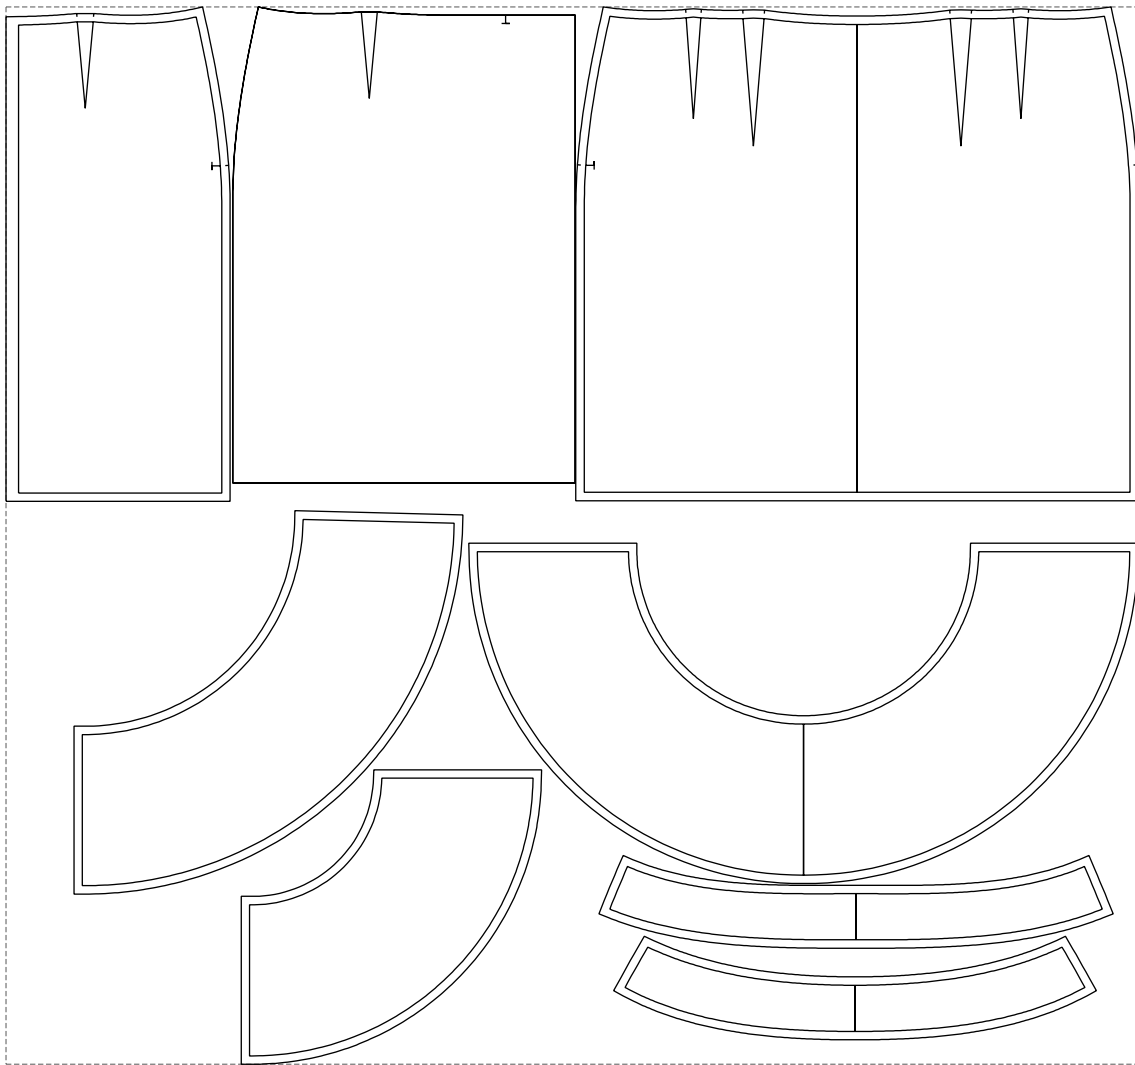

Not for print

Paper size: A4, size:1348.92 x1199.60 mm

# Example

size:1348.77 x1259.46 mm

Maneken =1 ver.0

rz\_1=170

rz\_16=120

rz\_17=104

rz\_18=103.6

rz\_19=128

rz\_20=125.1

---

. . . . .  
. . . . .  
. . . . .