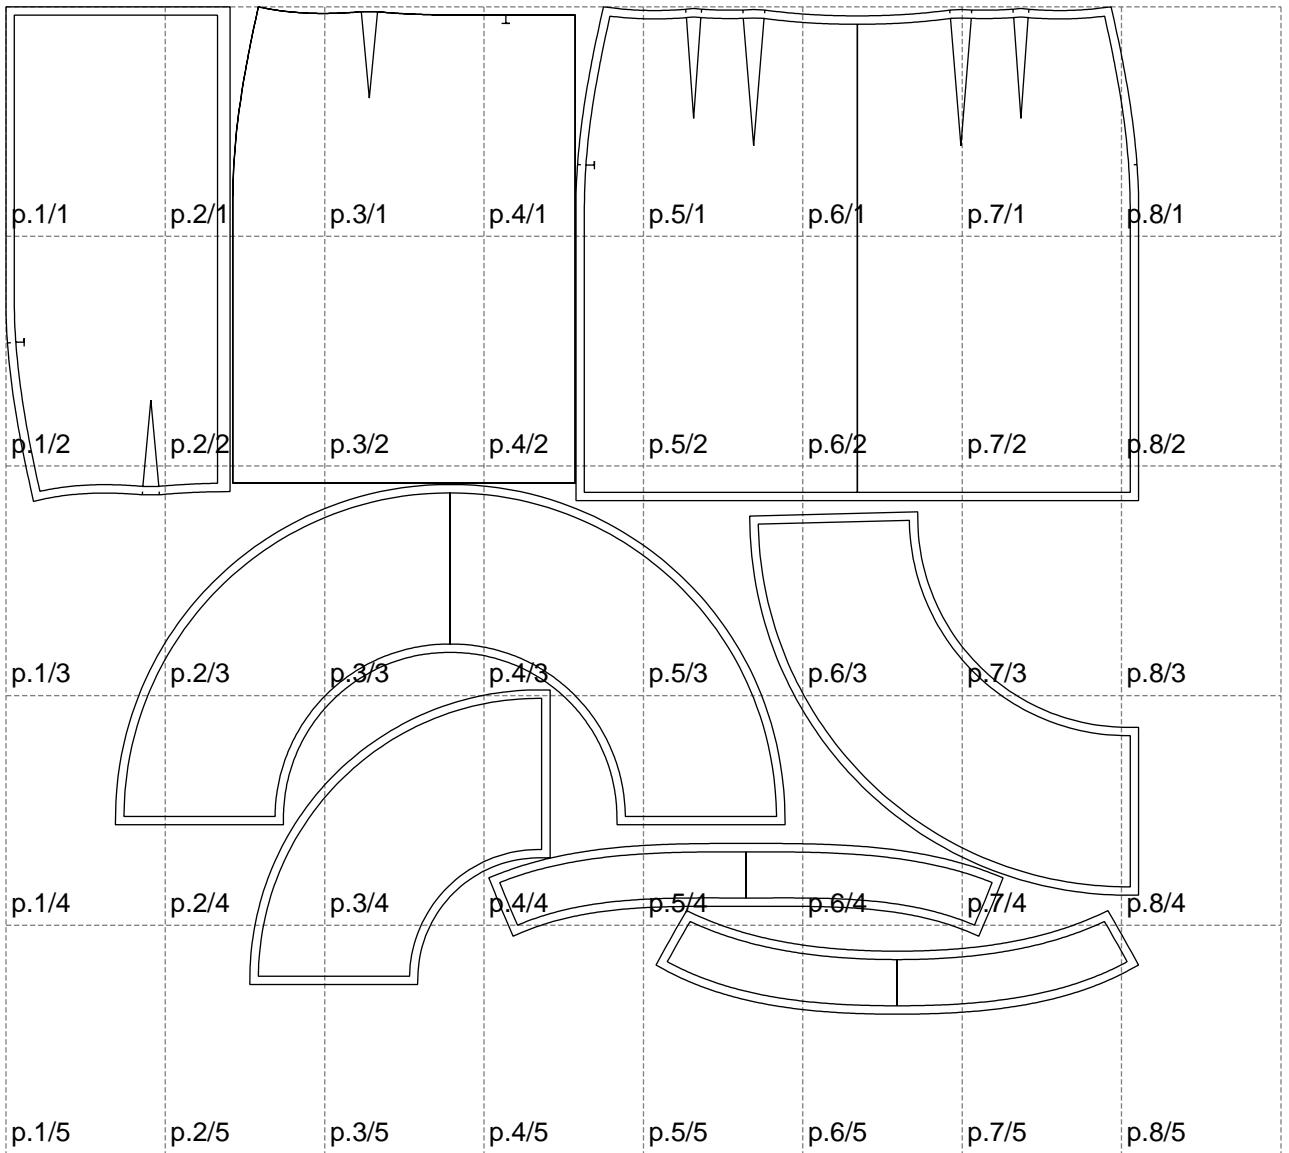

Not for print

Paper size: A4, size:1348.92 x1199.60 mm

# Example

size:1348.77 x1259.46 mm

Maneken =1 ver.0

rz\_1=170

rz\_16=120

rz\_17=104

rz\_18=103.6

rz\_19=128

rz\_20=125.1

---

. . . . .  
. . . . .  
. . . . .