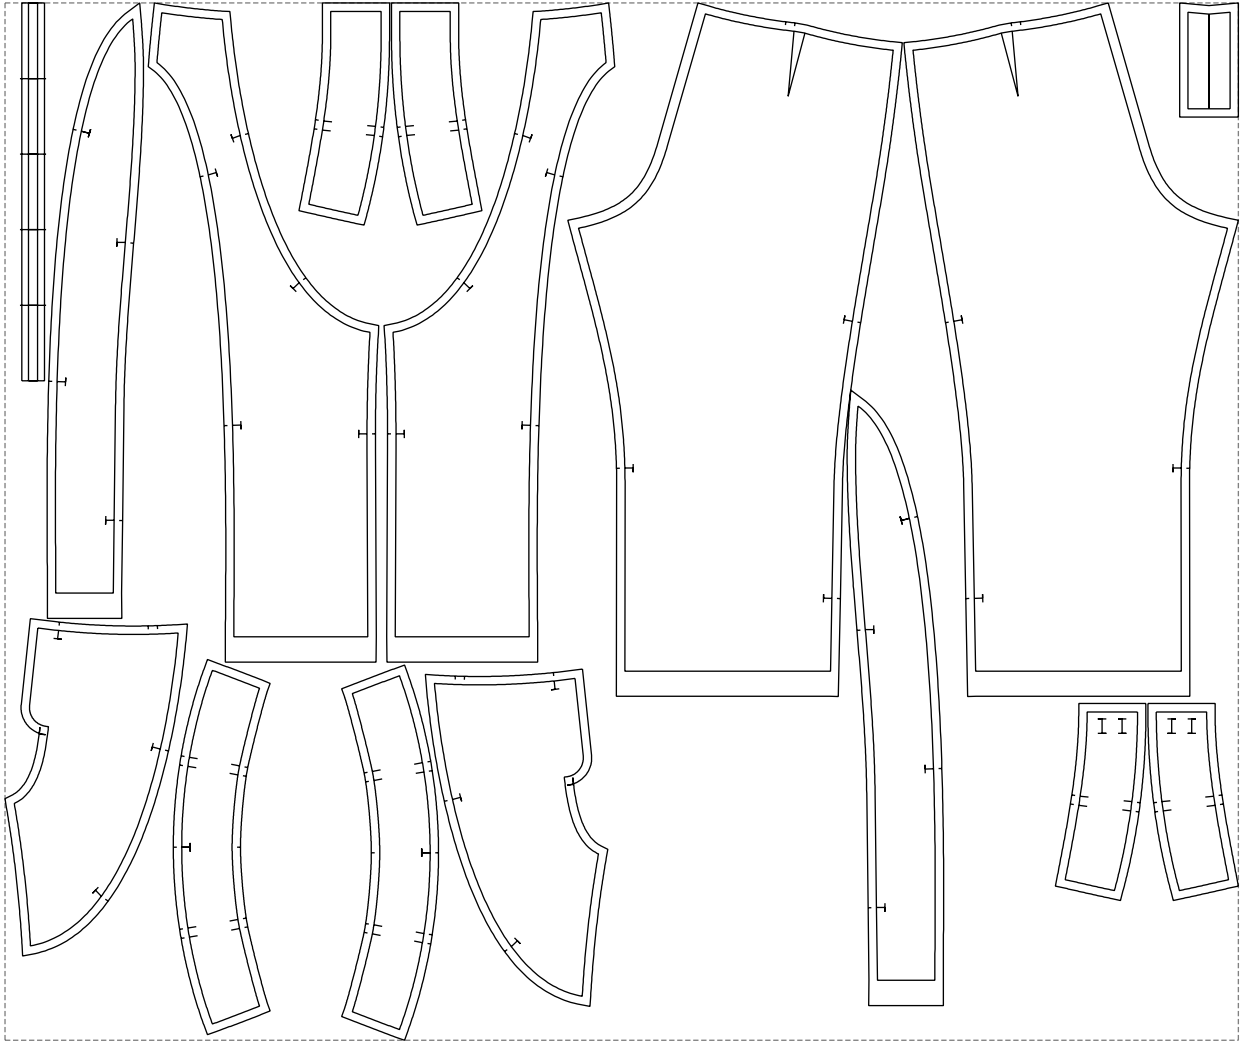

Not for print

Paper size: A4, size:1288.89 x826.19 mm

Example

size:1468.96 x1235.60 mm

Maneken =1 ver.0

rz_1=170

rz_16=92

rz_17=78.8

rz_18=71.8

rz_19=100

rz_20=98.1

.
.
.