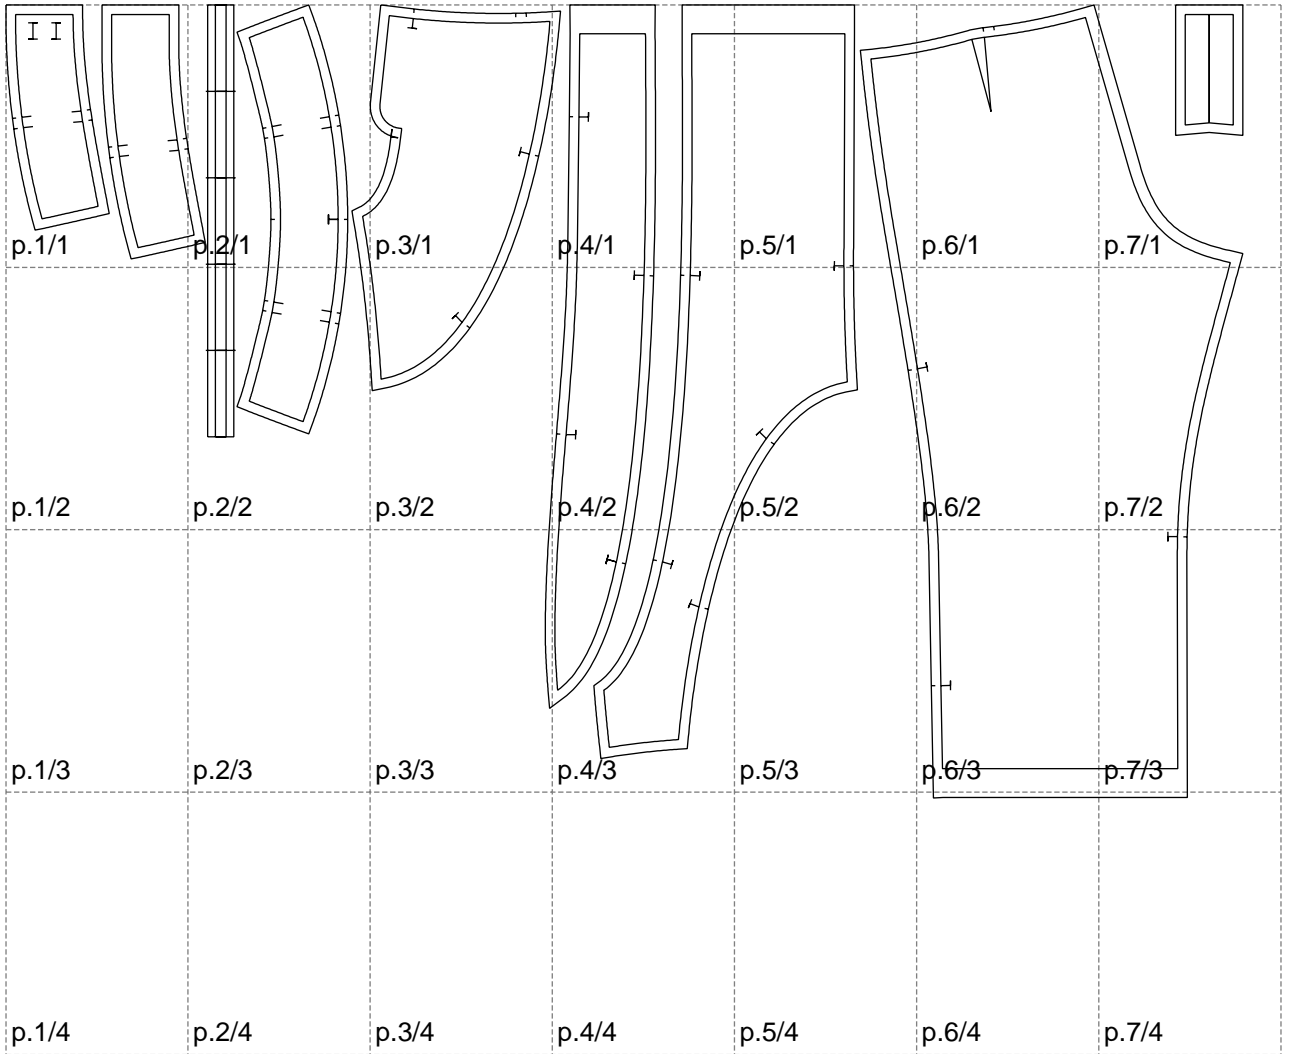

Not for print

Paper size: A4, size:1288.89 x826.19 mm

Example

size:1468.96 x1235.60 mm

Maneken =1 ver.0

rz_1=170

rz_16=92

rz_17=78.8

rz_18=71.8

rz_19=100

rz_20=98.1

.
.
.