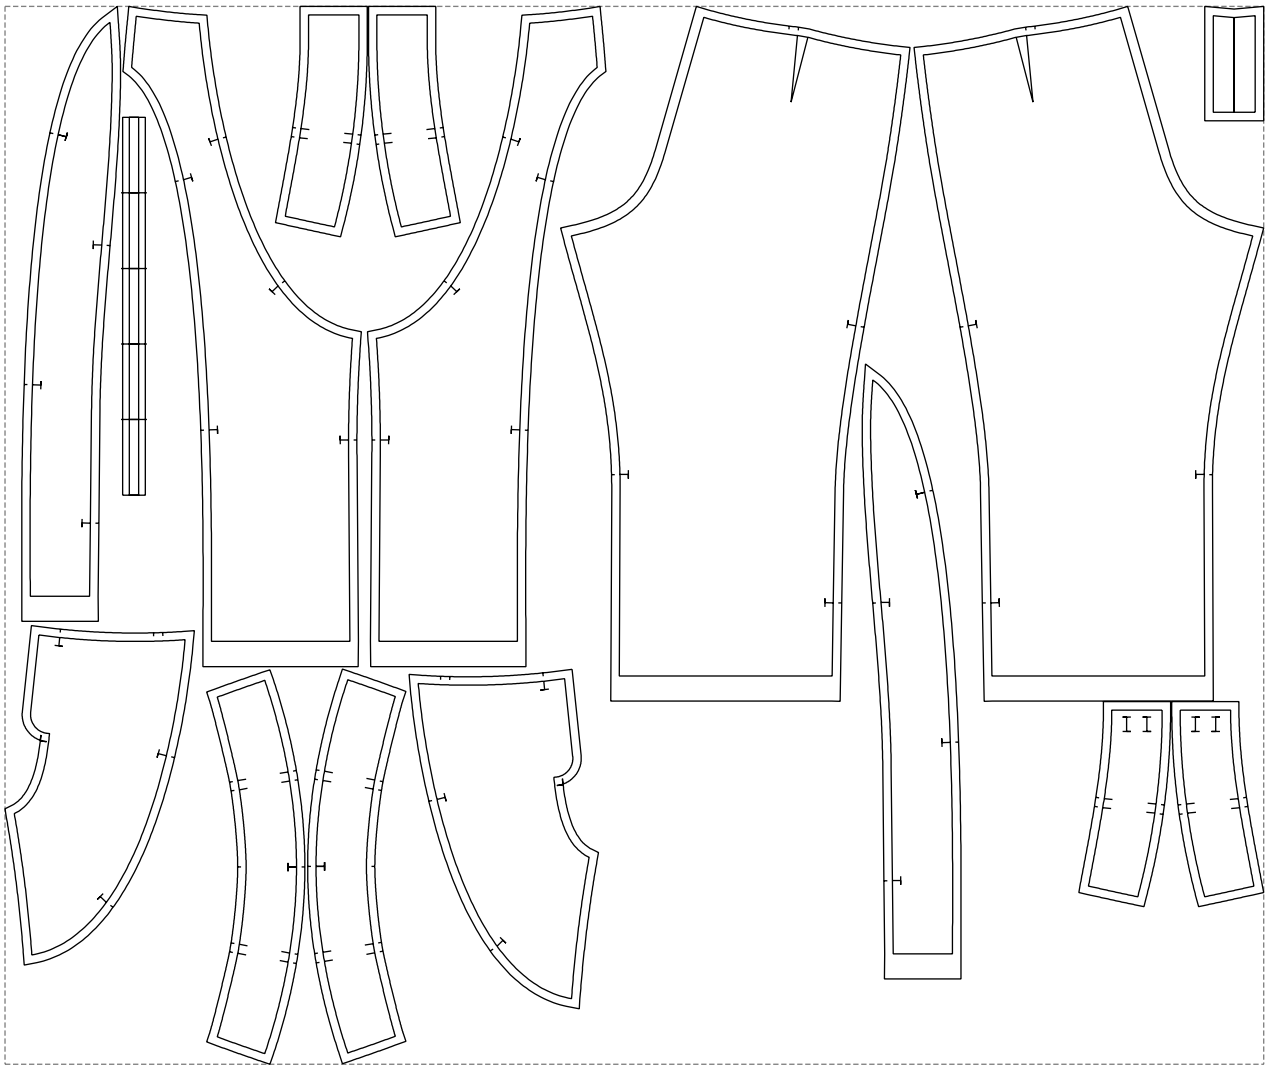

Not for print

Paper size: A4, size:1338.55 x827.69 mm

# Example

size:1499.00 x1260.00 mm

Maneken =1 ver.0

rz\_1=170

rz\_16=96

rz\_17=82

rz\_18=76

rz\_19=104

rz\_20=101.8

---

. . . . .  
. . . . .  
. . . . .