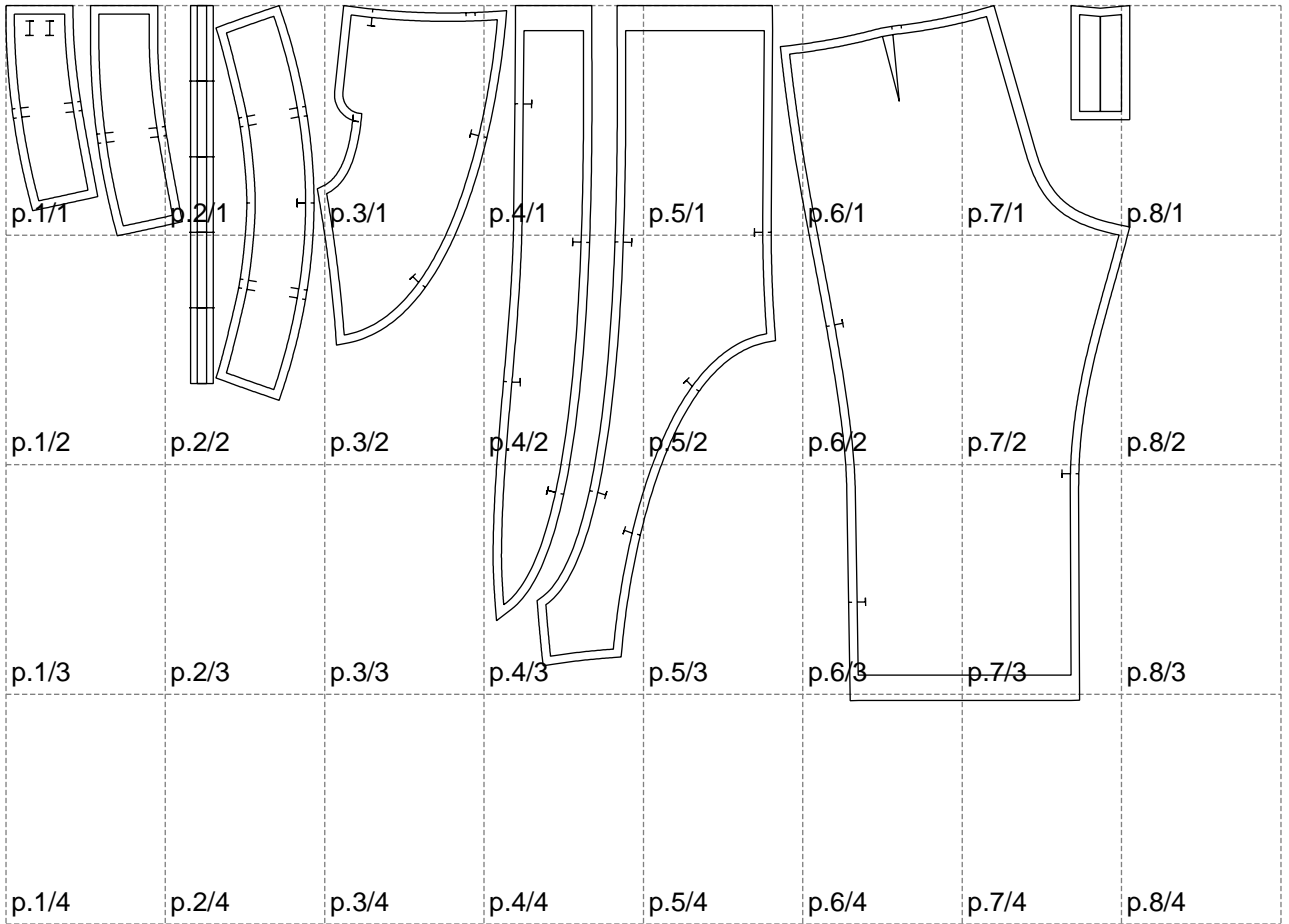

Not for print

Paper size: A4, size:1338.55 x827.69 mm

# Example

size:1499.00 x1260.00 mm

Maneken =1 ver.0

rz\_1=170

rz\_16=96

rz\_17=82

rz\_18=76

rz\_19=104

rz\_20=101.8

---

. . . . .  
. . . . .  
. . . . .