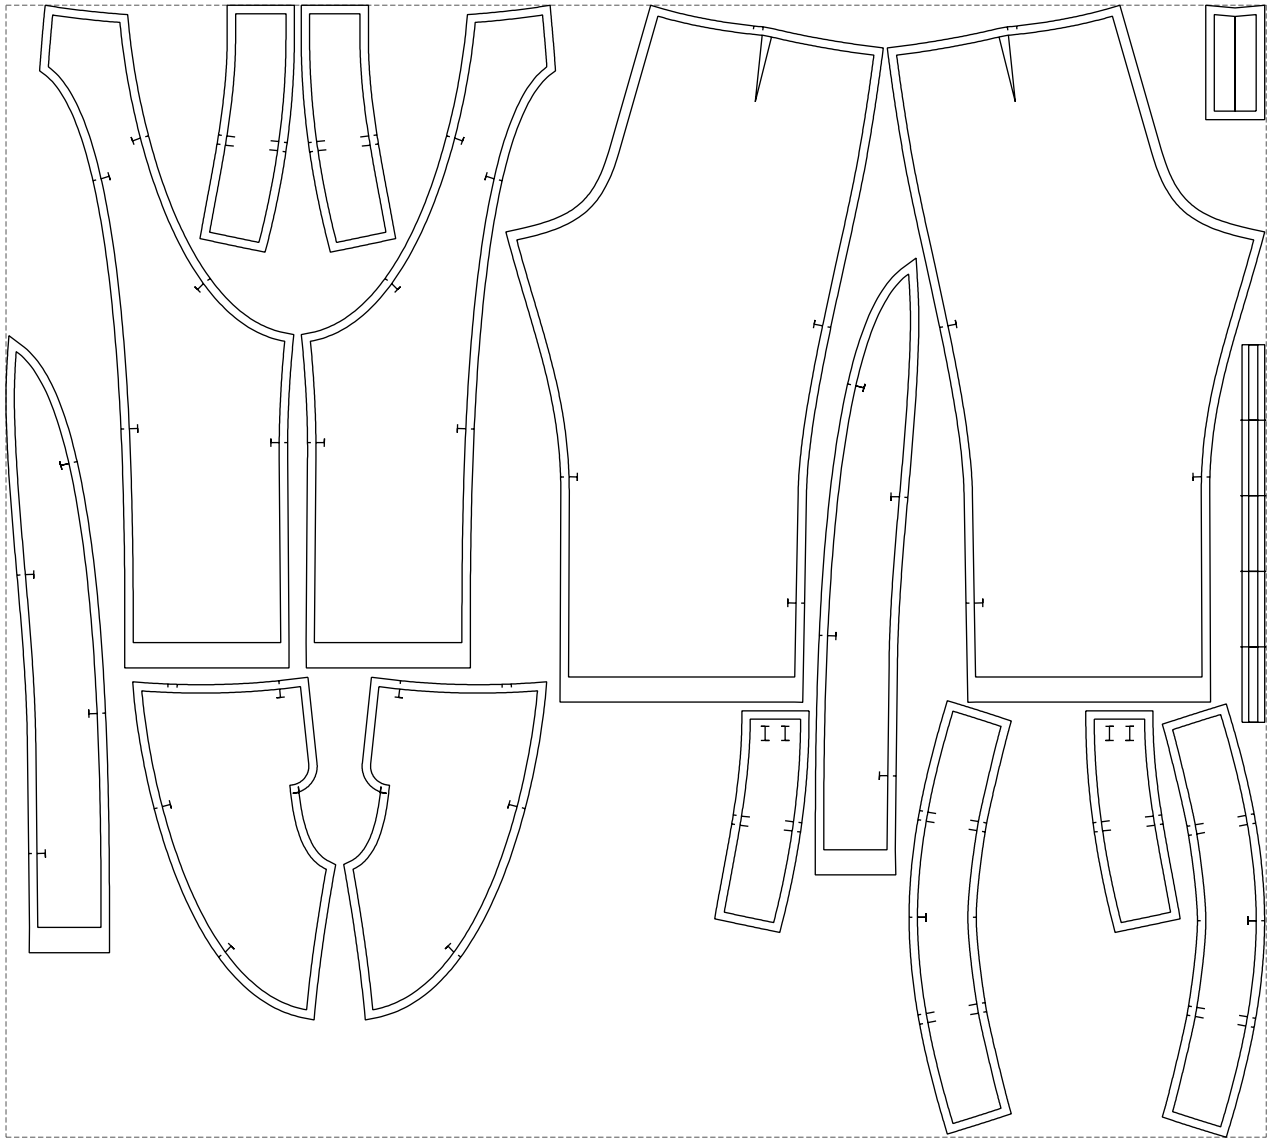

Not for print

Paper size: A4, size:1399.00 x830.32 mm

# Example

size:1501.00 x1348.29 mm

Maneken =1 ver.0

rz\_1=170

rz\_16=104

rz\_17=88.9

rz\_18=84.4

rz\_19=112