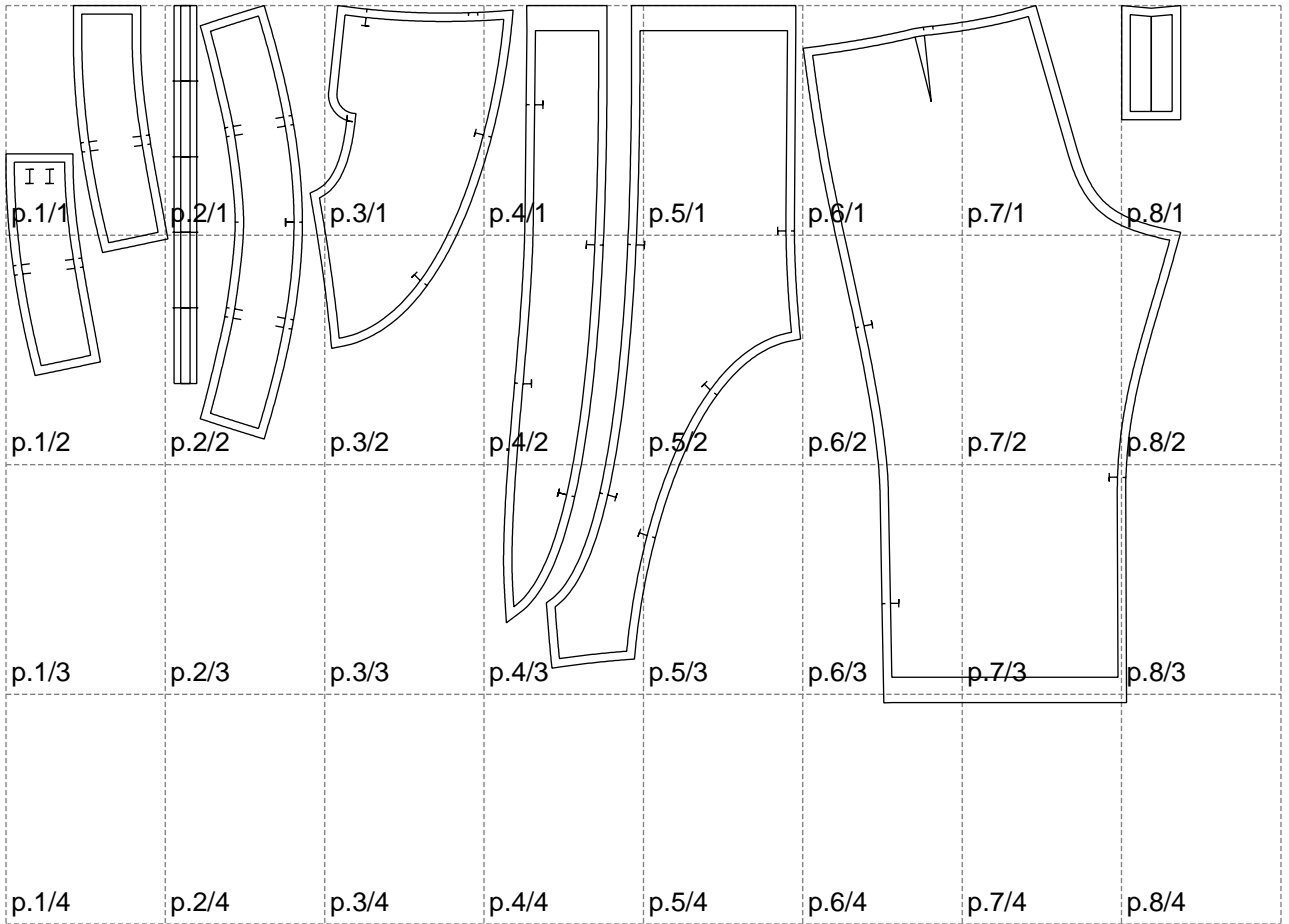

Not for print

Paper size: A4, size:1399.00 x830.32 mm

# Example

size:1501.00 x1348.29 mm

Maneken =1 ver.0

rz\_1=170

rz\_16=104

rz\_17=88.9

rz\_18=84.4

rz\_19=112

rz\_20=109.3

---

. . . . .  
. . . . .  
. . . . .