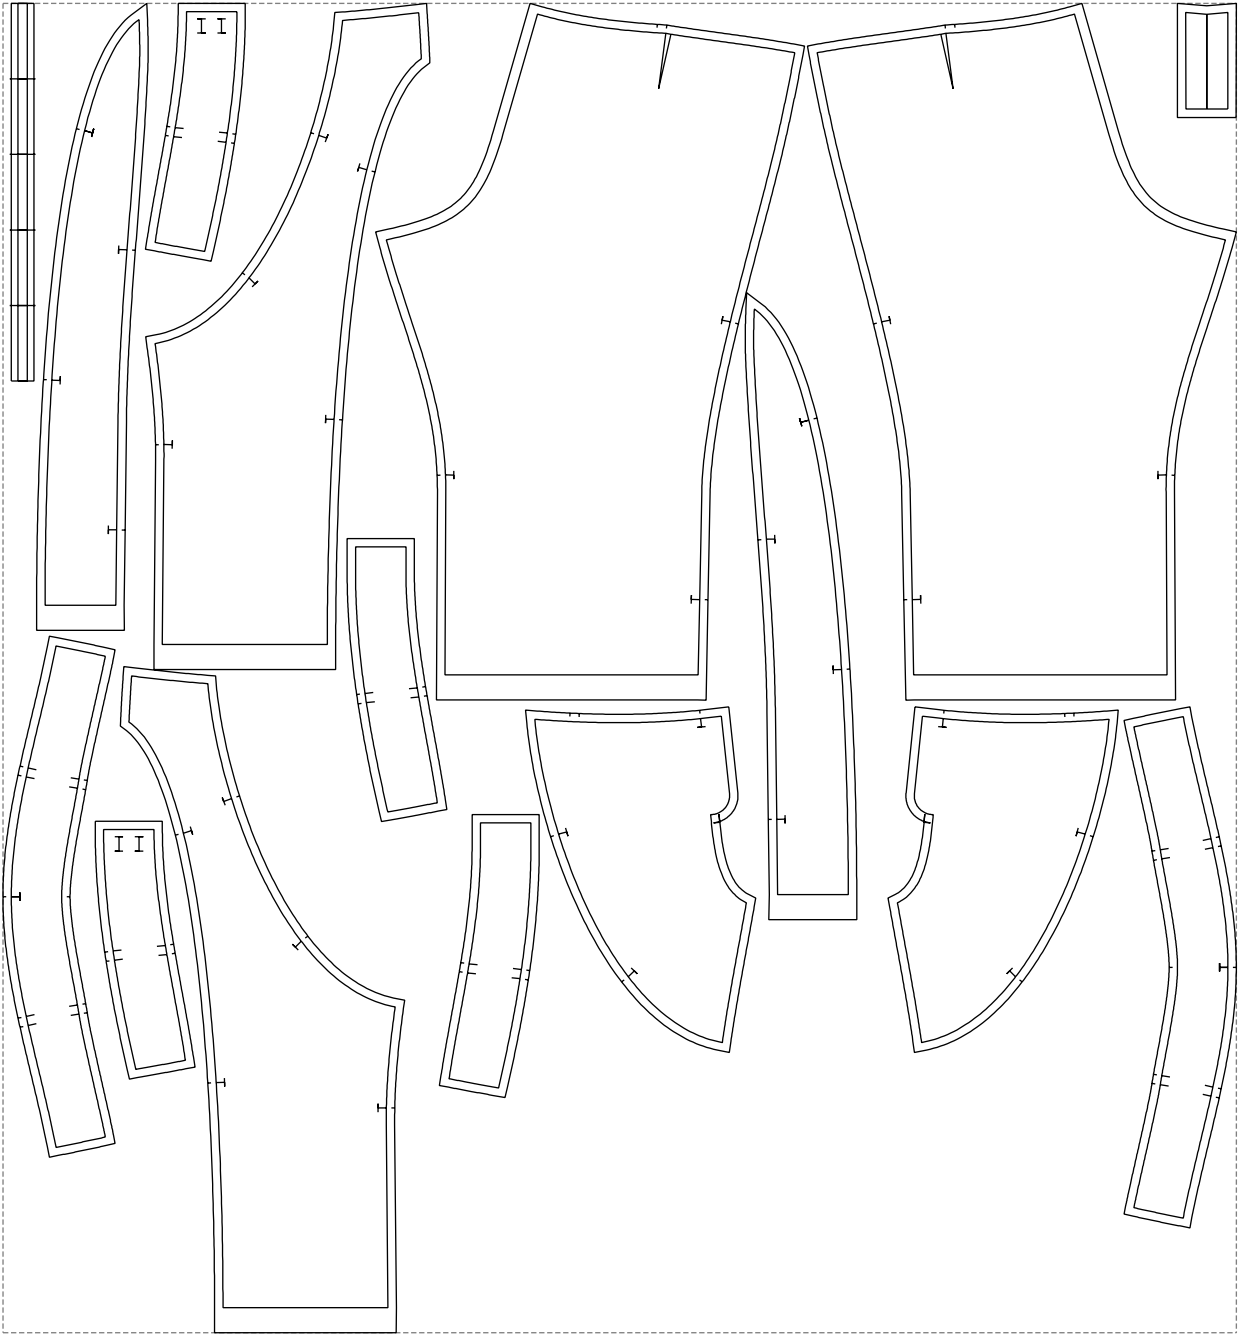

Not for print

Paper size: A4, size:1399.00 x830.18 mm

# Example

size:1468.88 x1583.64 mm

Maneken =1 ver.0

rz\_1=170

rz\_16=120

rz\_17=104

rz\_18=103.6

rz\_19=128

rz\_20=125.1

---

. . . . .  
. . . . .  
. . . . .