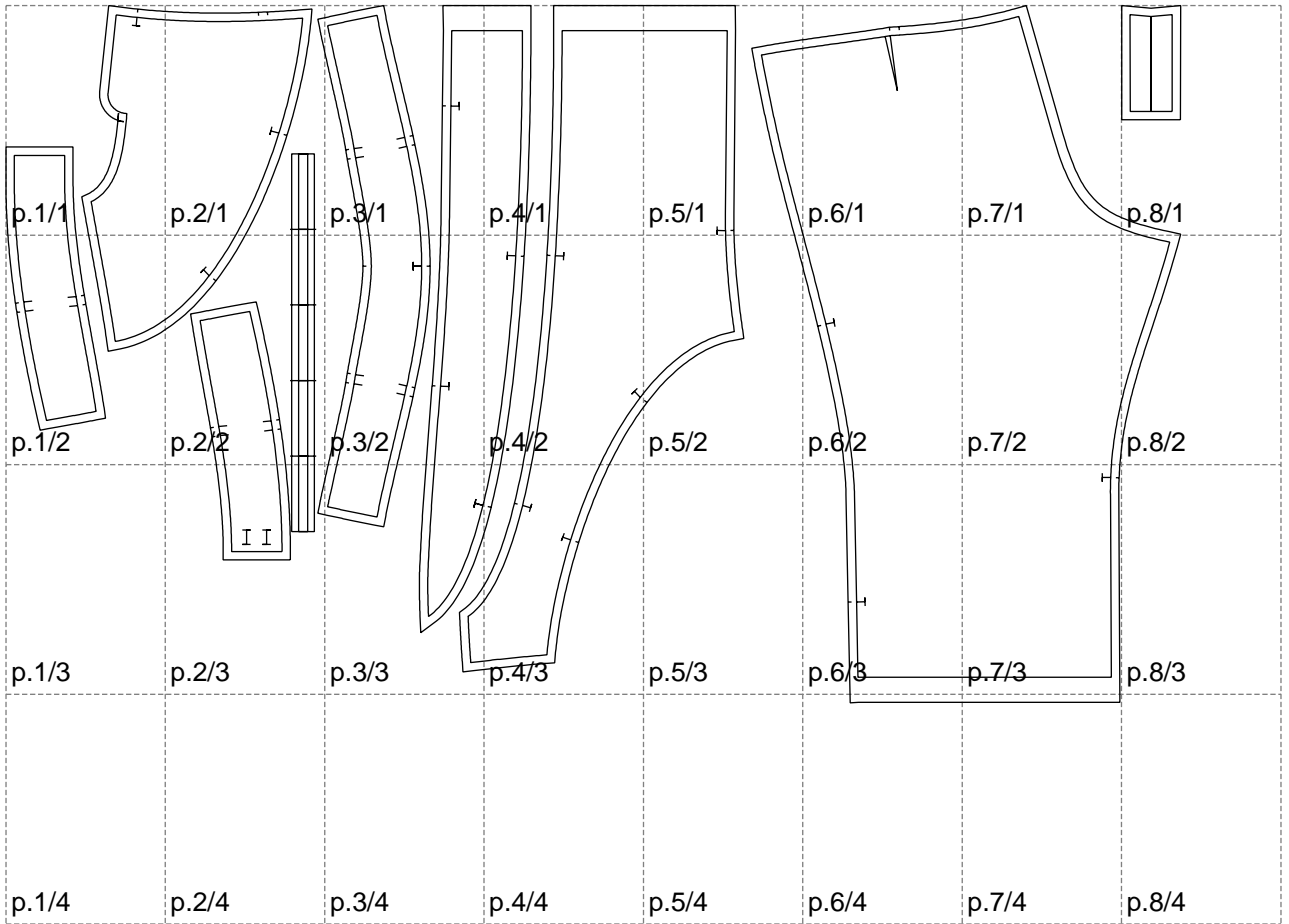

Not for print

Paper size: A4, size:1399.00 x830.18 mm

# Example

size:1468.88 x1583.64 mm

Maneken =1 ver.0

rz\_1=170

rz\_16=120

rz\_17=104

rz\_18=103.6

rz\_19=128

rz\_20=125.1

---

. . . . .  
. . . . .  
. . . . .