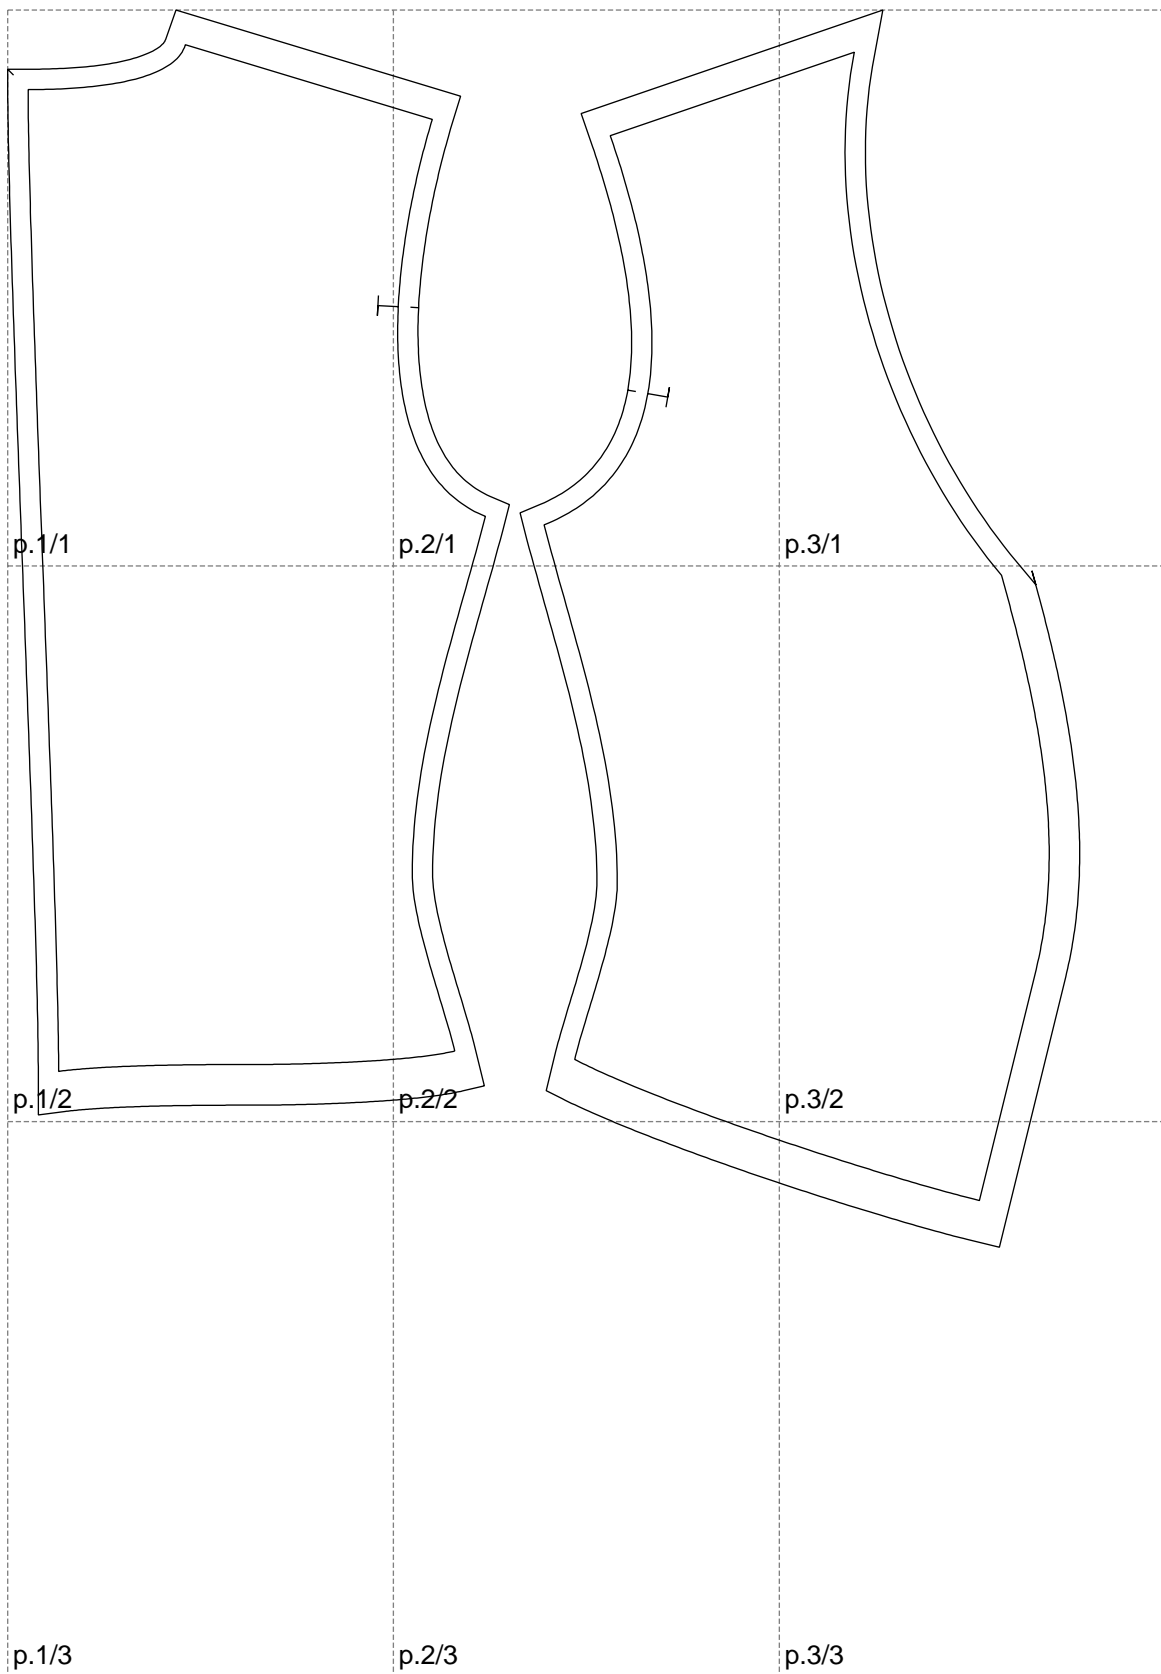

Not for print

Paper size: A4, size:527.40 x608.65 mm

# Example

size:1038.22 x608.65 mm

Maneken =1 ver.0

rz\_1=170

rz\_16=88

rz\_17=75.6

rz\_18=67.6

rz\_19=96

rz\_20=94.6

---

. . . . .  
. . . . .  
. . . . .