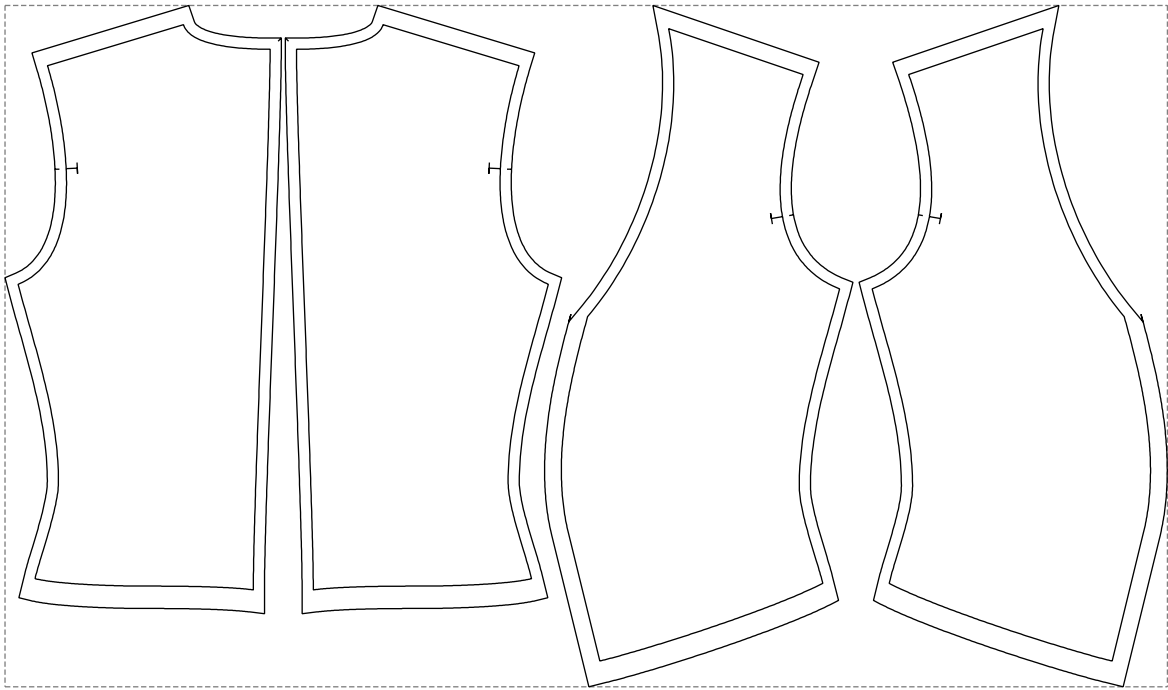

Not for print

Paper size: A4, size:527.40 x608.65 mm

# Example

size:1038.22 x608.65 mm

Maneken =1 ver.0

rz\_1=170

rz\_16=88

rz\_17=75.6

rz\_18=67.6

rz\_19=96