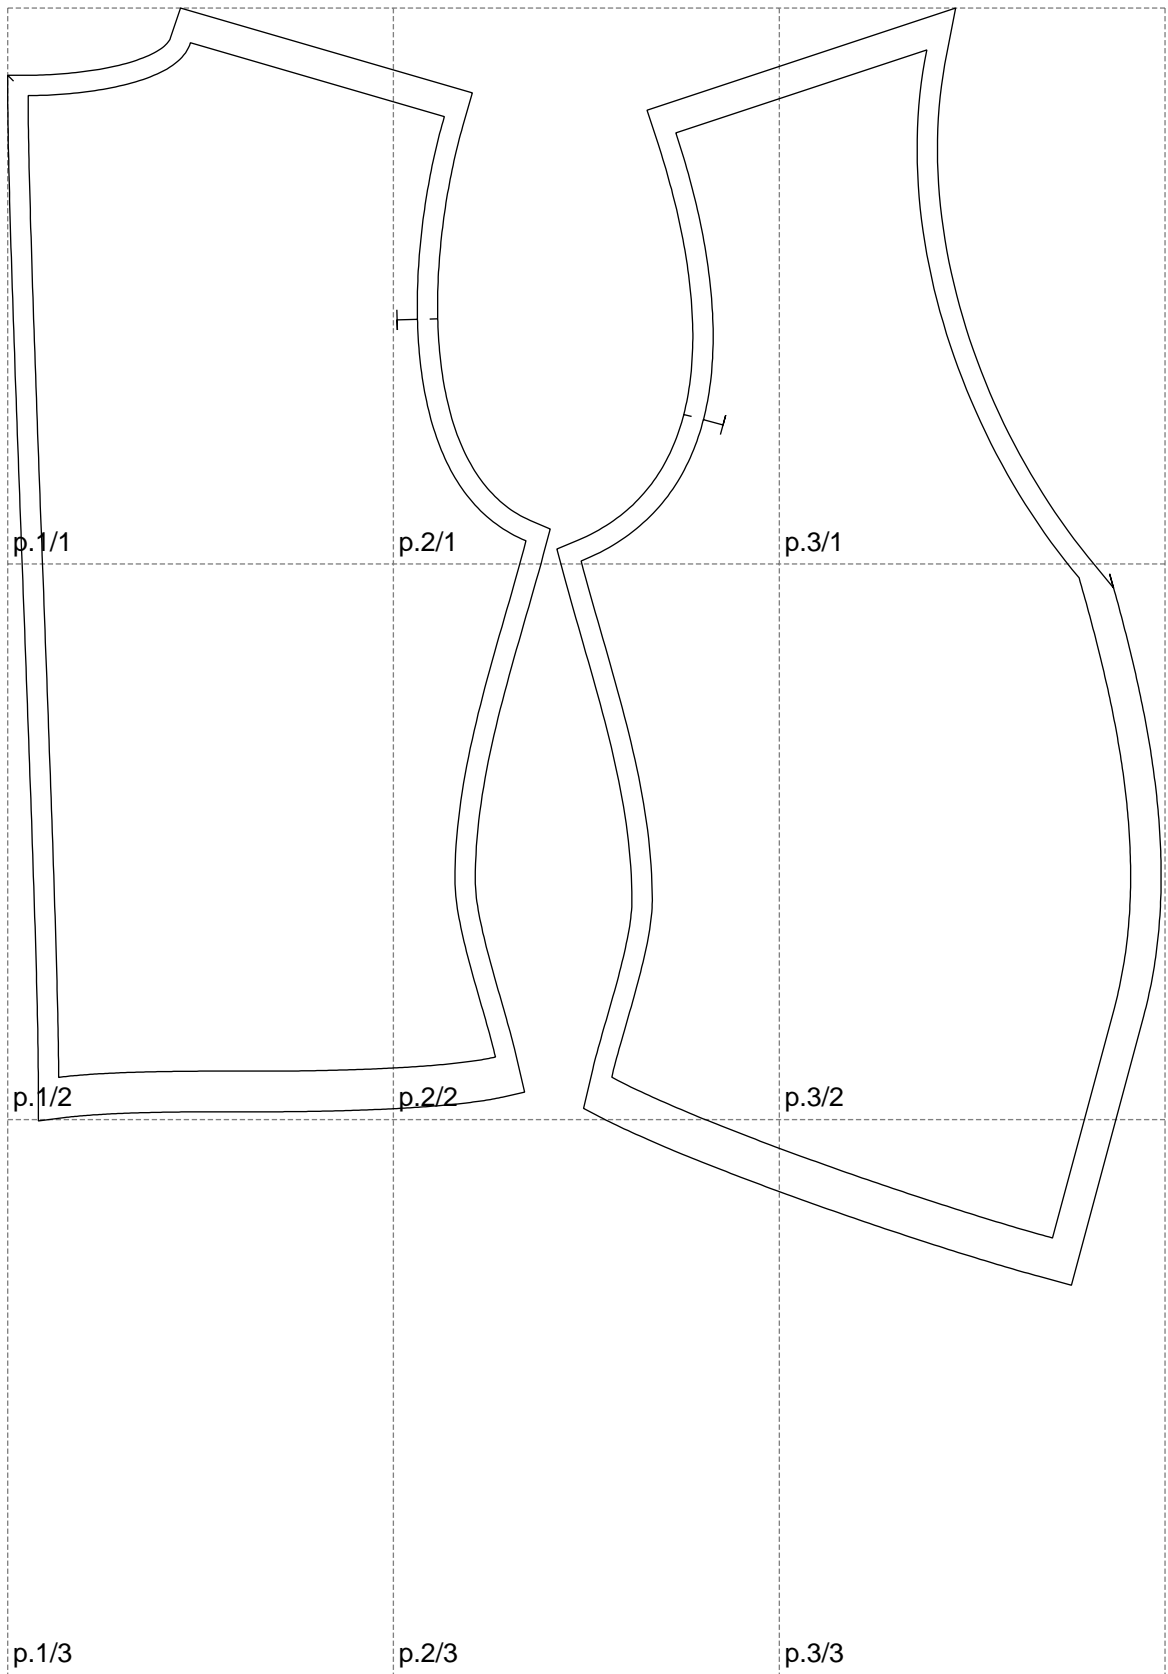

Not for print

Paper size: A4, size:567.48 x628.22 mm

# Example

size:1118.36 x628.22 mm

Maneken =1 ver.0

rz\_1=170

rz\_16=96

rz\_17=82

rz\_18=76

rz\_19=104

rz\_20=101.8

---

. . . . .  
. . . . .  
. . . . .