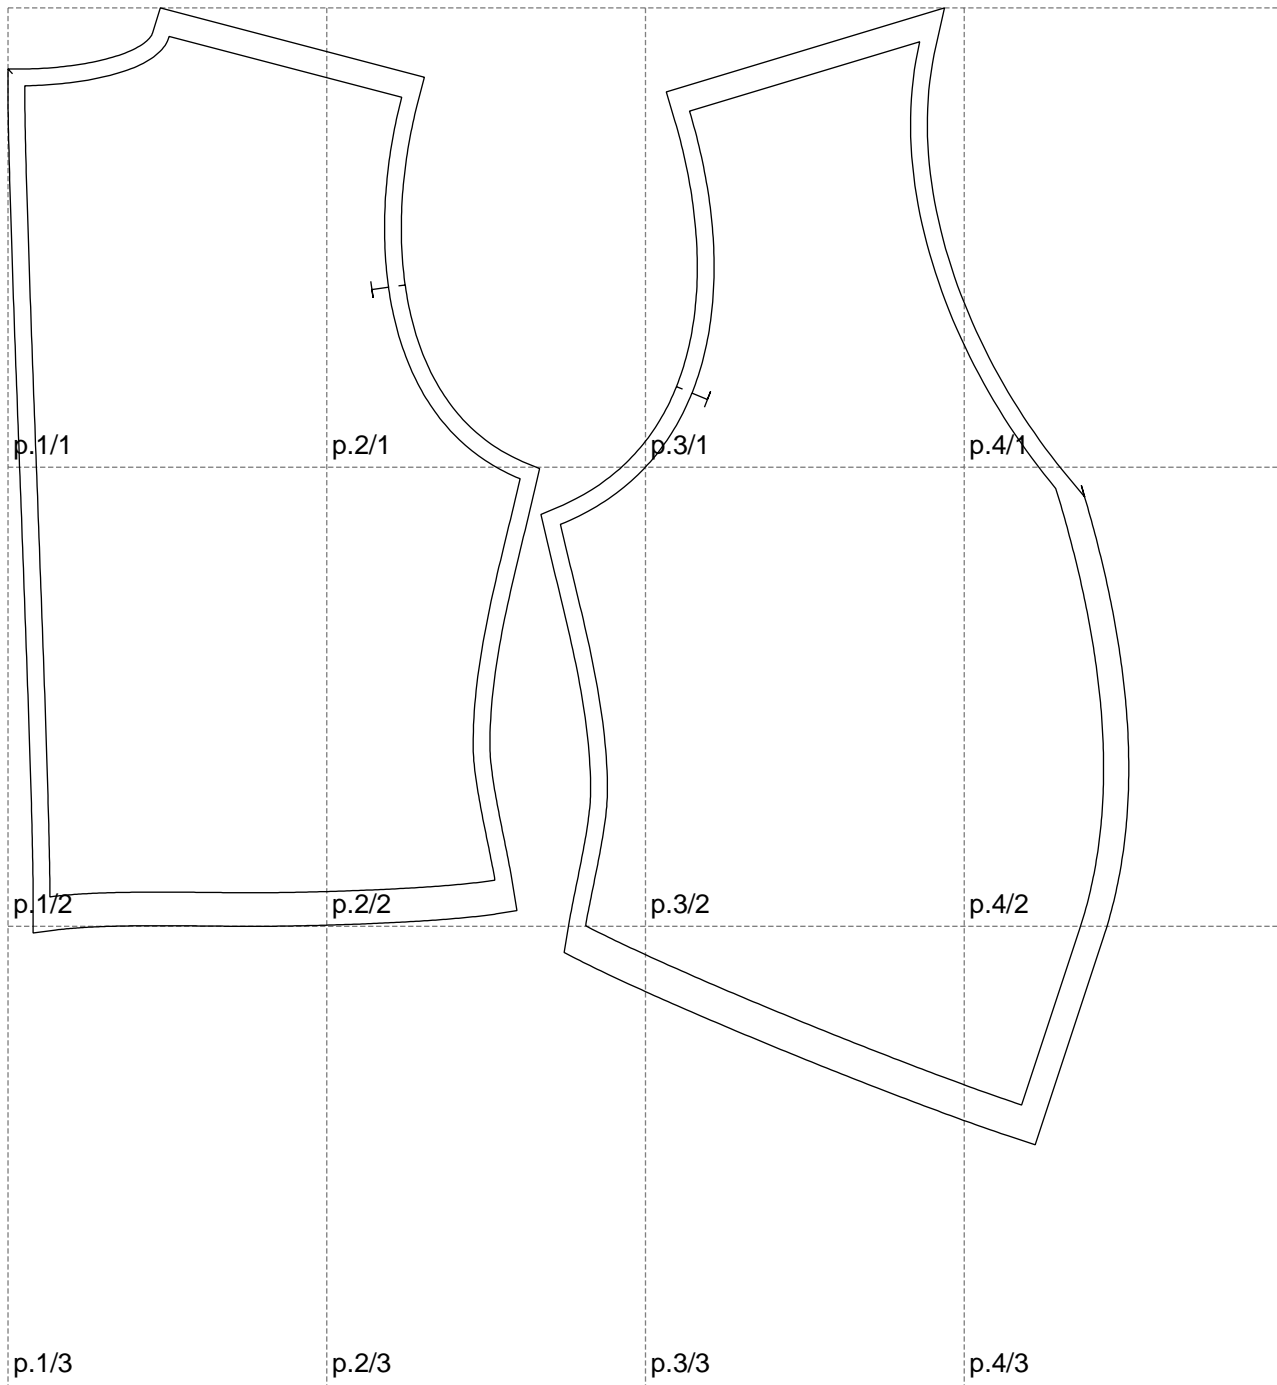

Not for print

Paper size: A4, size:667.43 x676.84 mm

# Example

size:1328.66 x676.84 mm

Maneken =1 ver.0

rz\_1=170

rz\_16=116

rz\_17=100

rz\_18=98.8

rz\_19=124

rz\_20=121

---

. . . . .  
. . . . .  
. . . . .