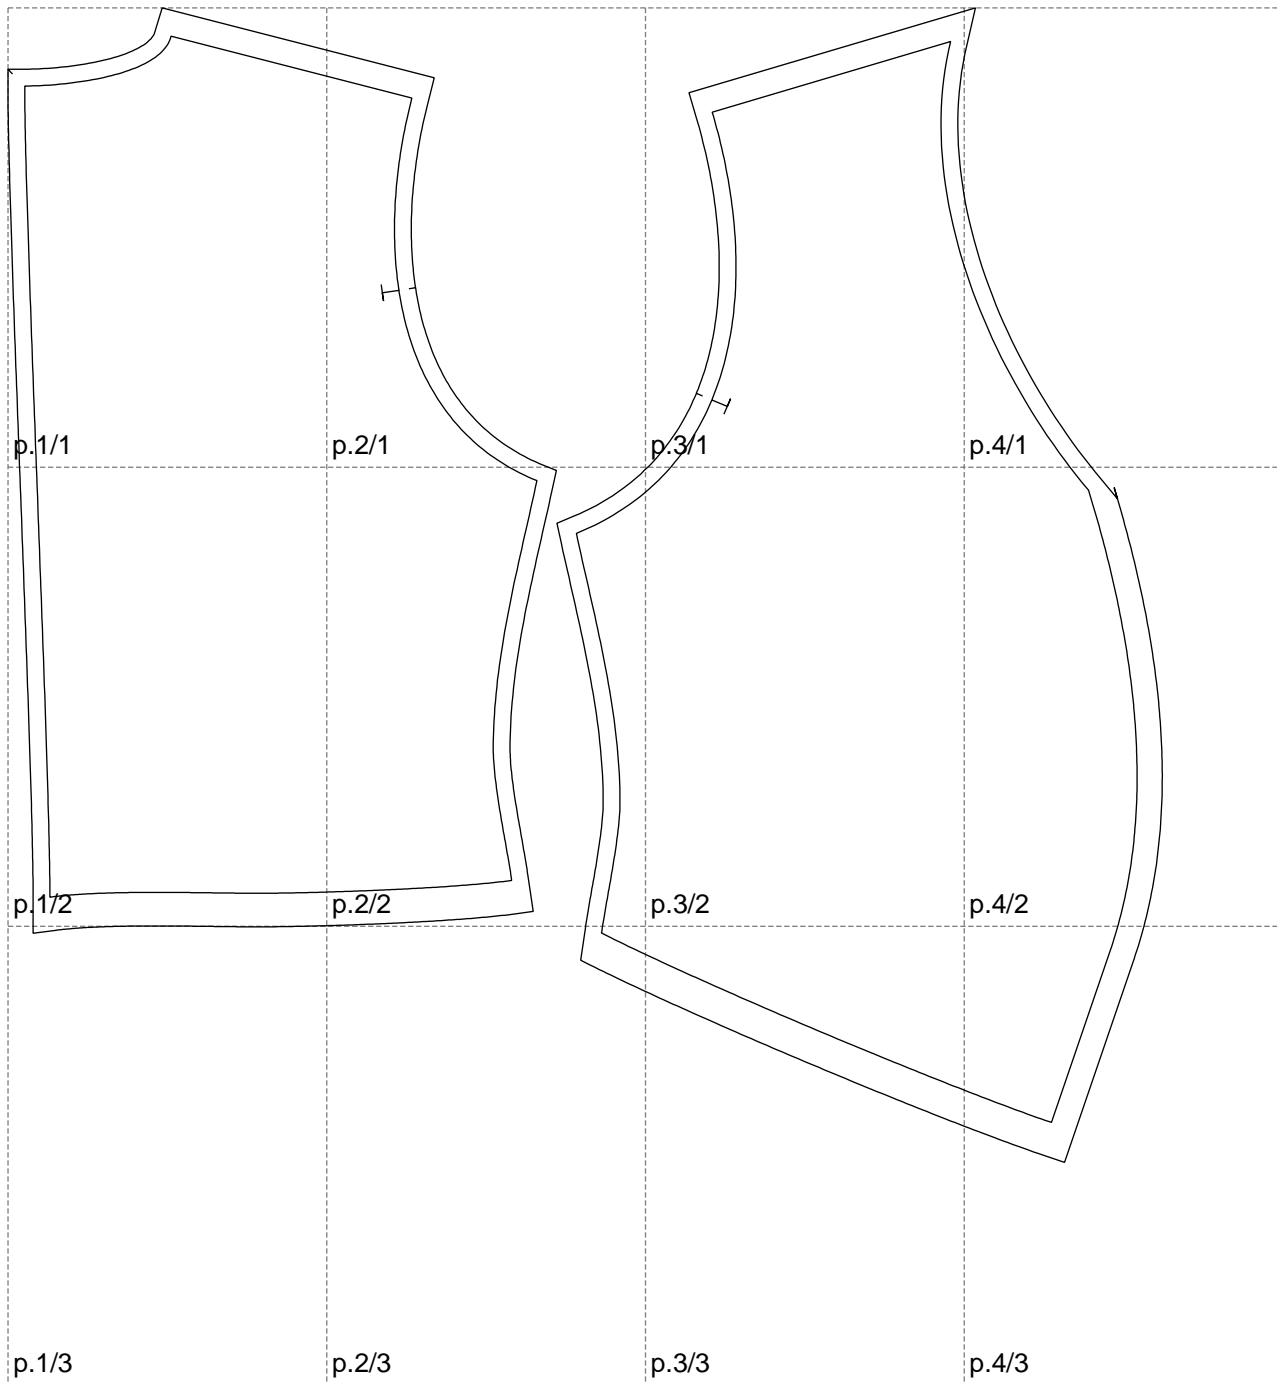

Not for print

Paper size: A4, size:687.39 x687.38 mm

Example

size:1378.75 x687.38 mm

Maneken =1 ver.0

rz_1=170

rz_16=120

rz_17=104

rz_18=103.6

rz_19=128

rz_20=125.1

.
.
.