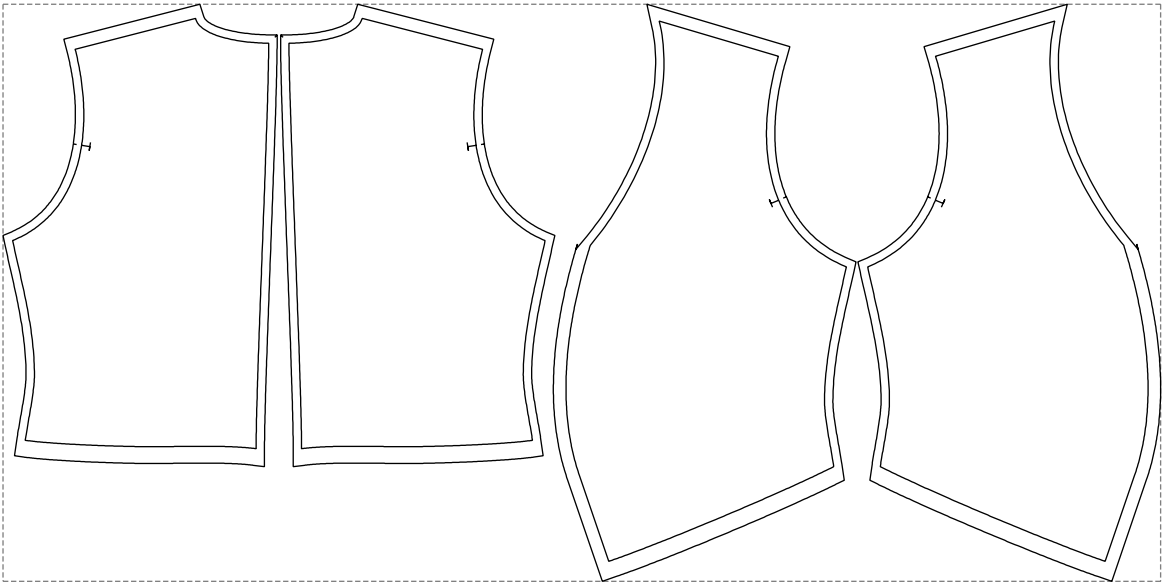

Not for print

Paper size: A4, size:687.39 x687.38 mm

Example

size:1378.75 x687.38 mm

Maneken =1 ver.0

rz_1=170

rz_16=120

rz_17=104

rz_18=103.6

rz_19=128

rz_20=125.1

.
.
.