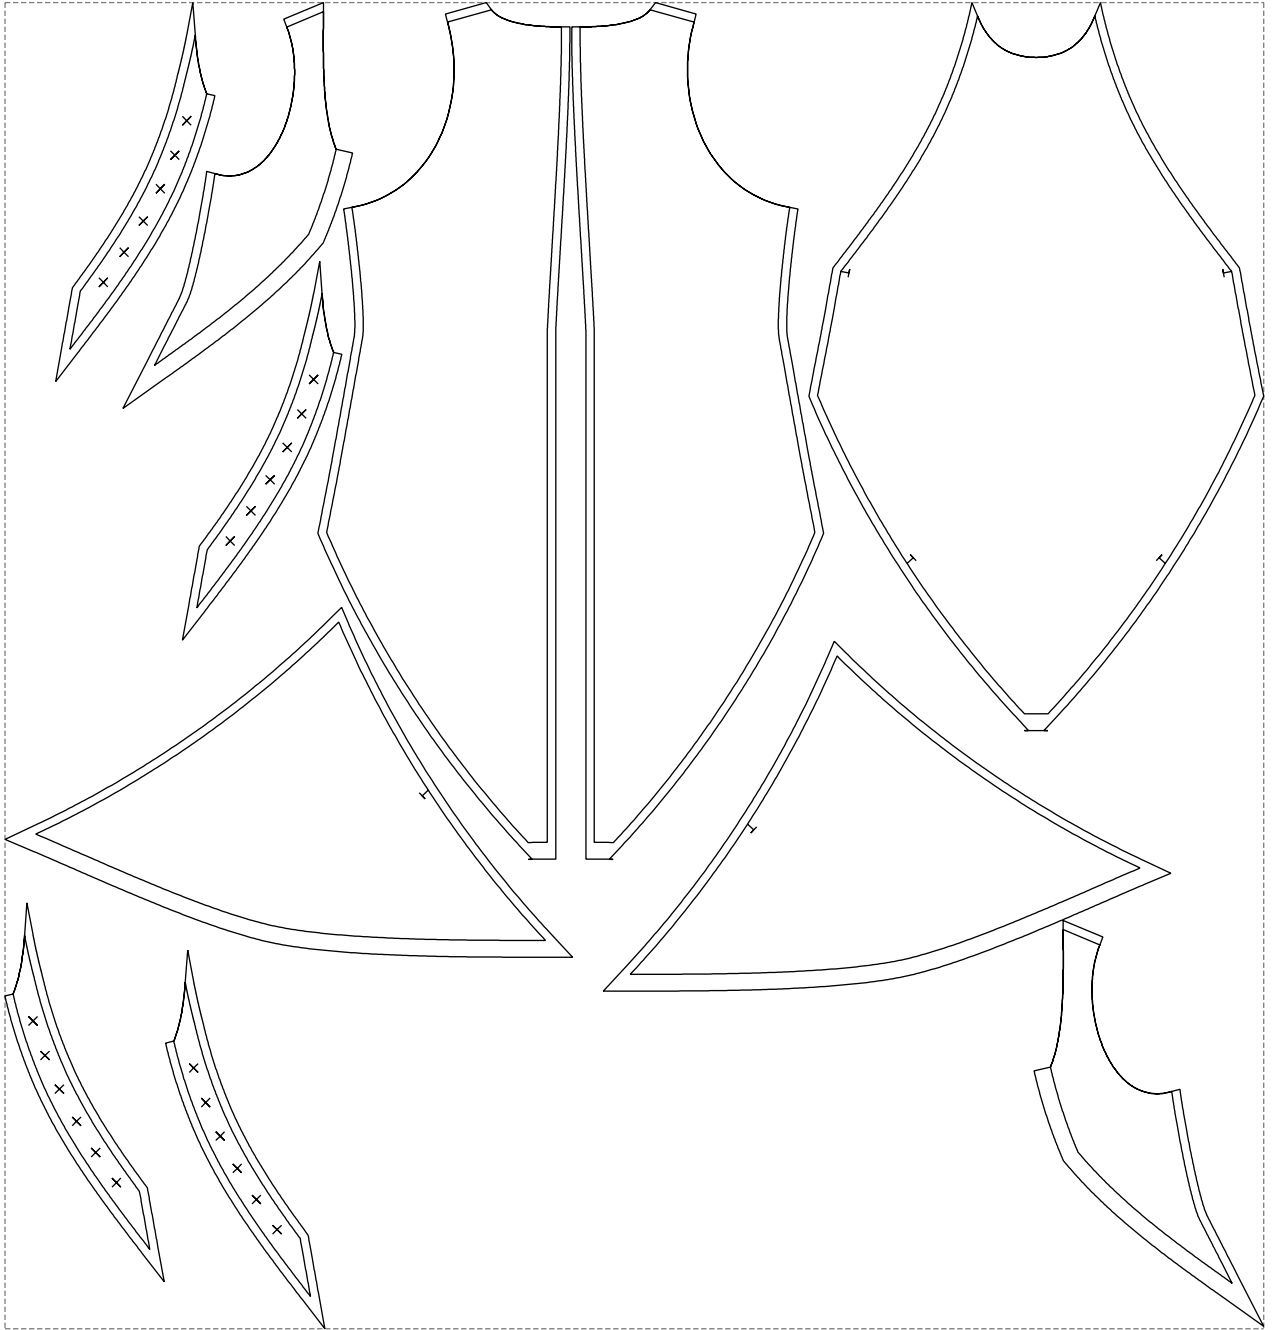

Not for print

Paper size: A4, size:1399.00 x1133.04 mm

# Example

size:1499.00 x1579.70 mm

Maneken =1 ver.0

rz\_1=170

rz\_16=88

rz\_17=75.6

rz\_18=67.6

rz\_19=96