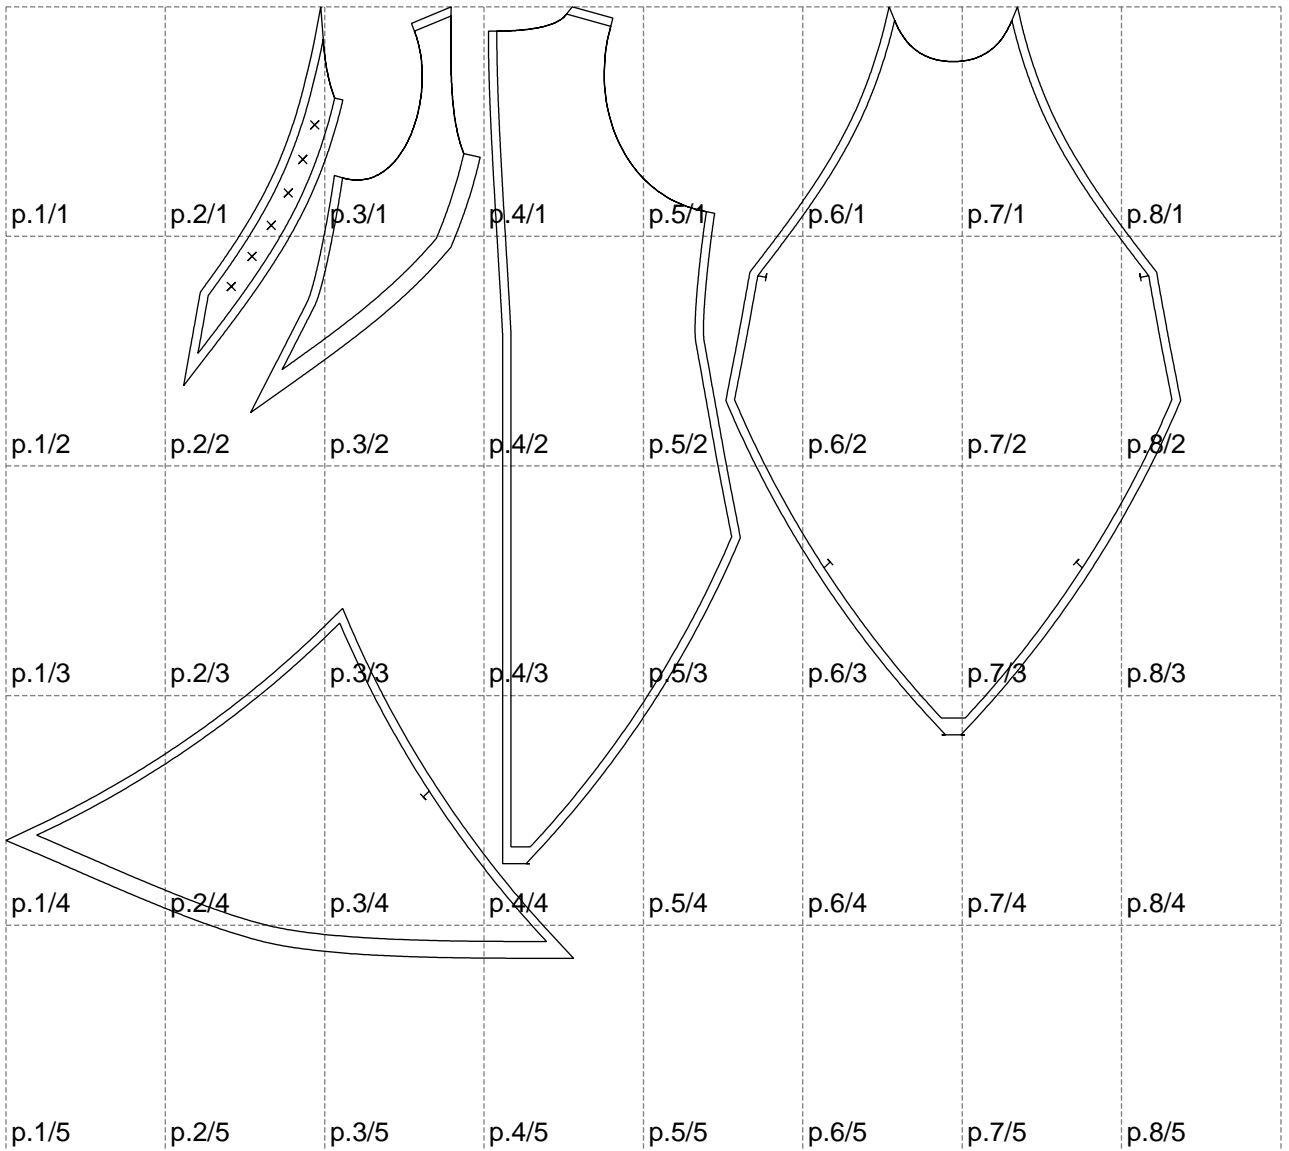

Not for print

Paper size: A4, size:1399.00 x1133.04 mm

# Example

size:1499.00 x1579.70 mm

Maneken =1 ver.0

rz\_1=170

rz\_16=88

rz\_17=75.6

rz\_18=67.6

rz\_19=96

rz\_20=94.6

---

. . . . .  
. . . . .  
. . . . .