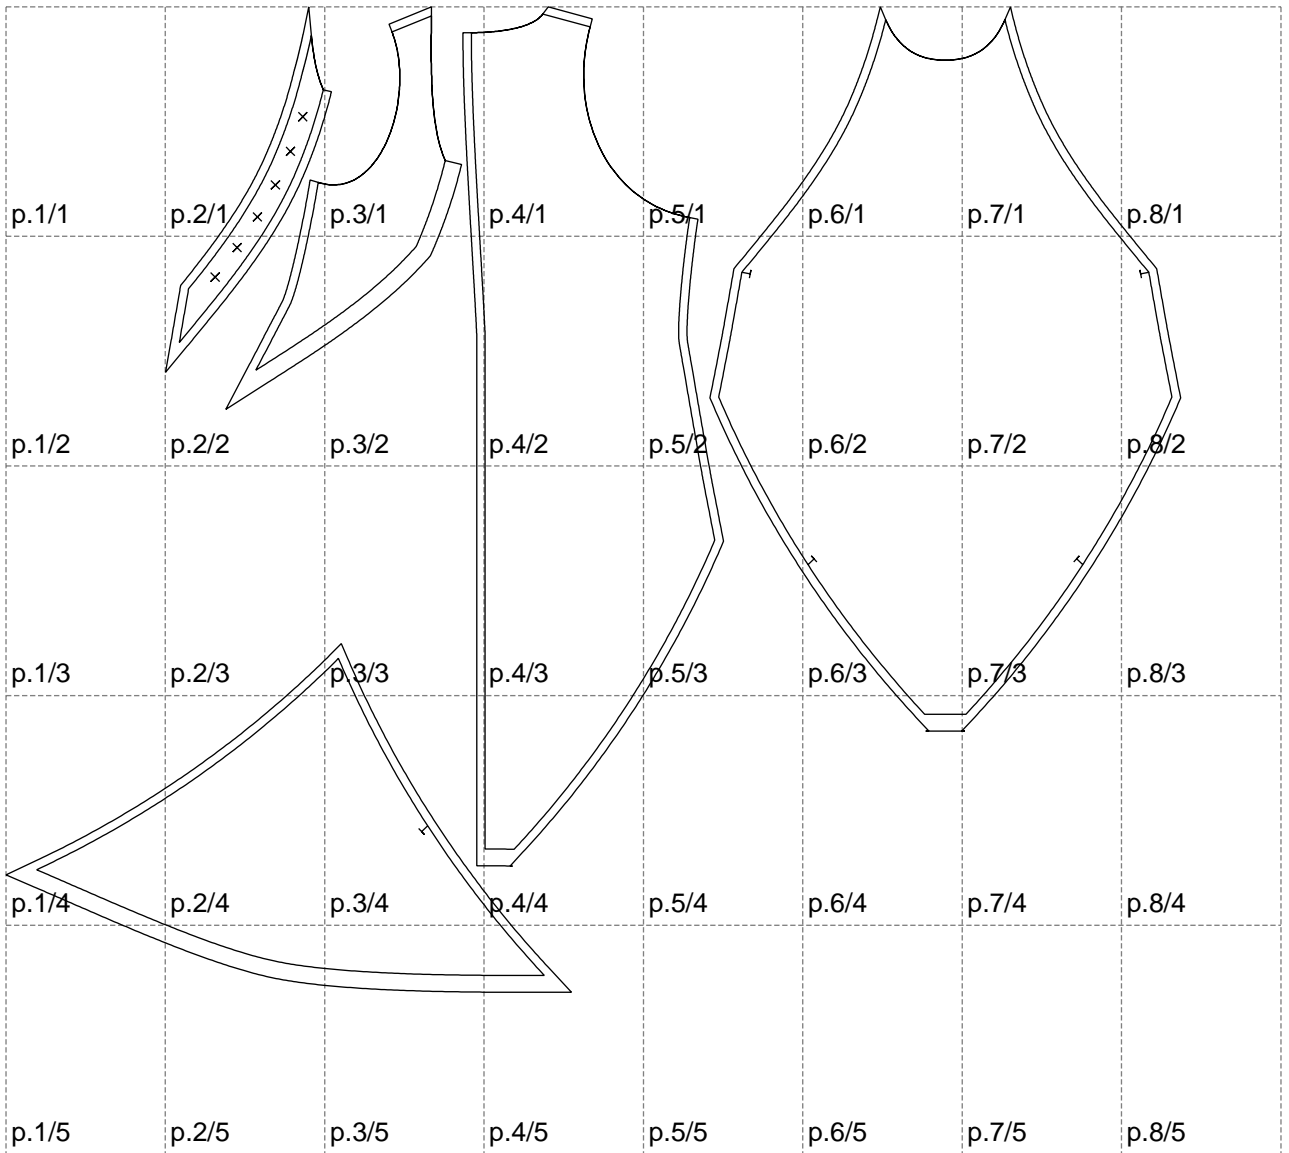

Not for print

Paper size: A4, size:1399.00 x1173.56 mm

# Example

size:1499.00 x1605.96 mm

Maneken =1 ver.0

rz\_1=170

rz\_16=92

rz\_17=78.8

rz\_18=71.8

rz\_19=100

rz\_20=98.1

---

. . . . .  
. . . . .  
. . . . .