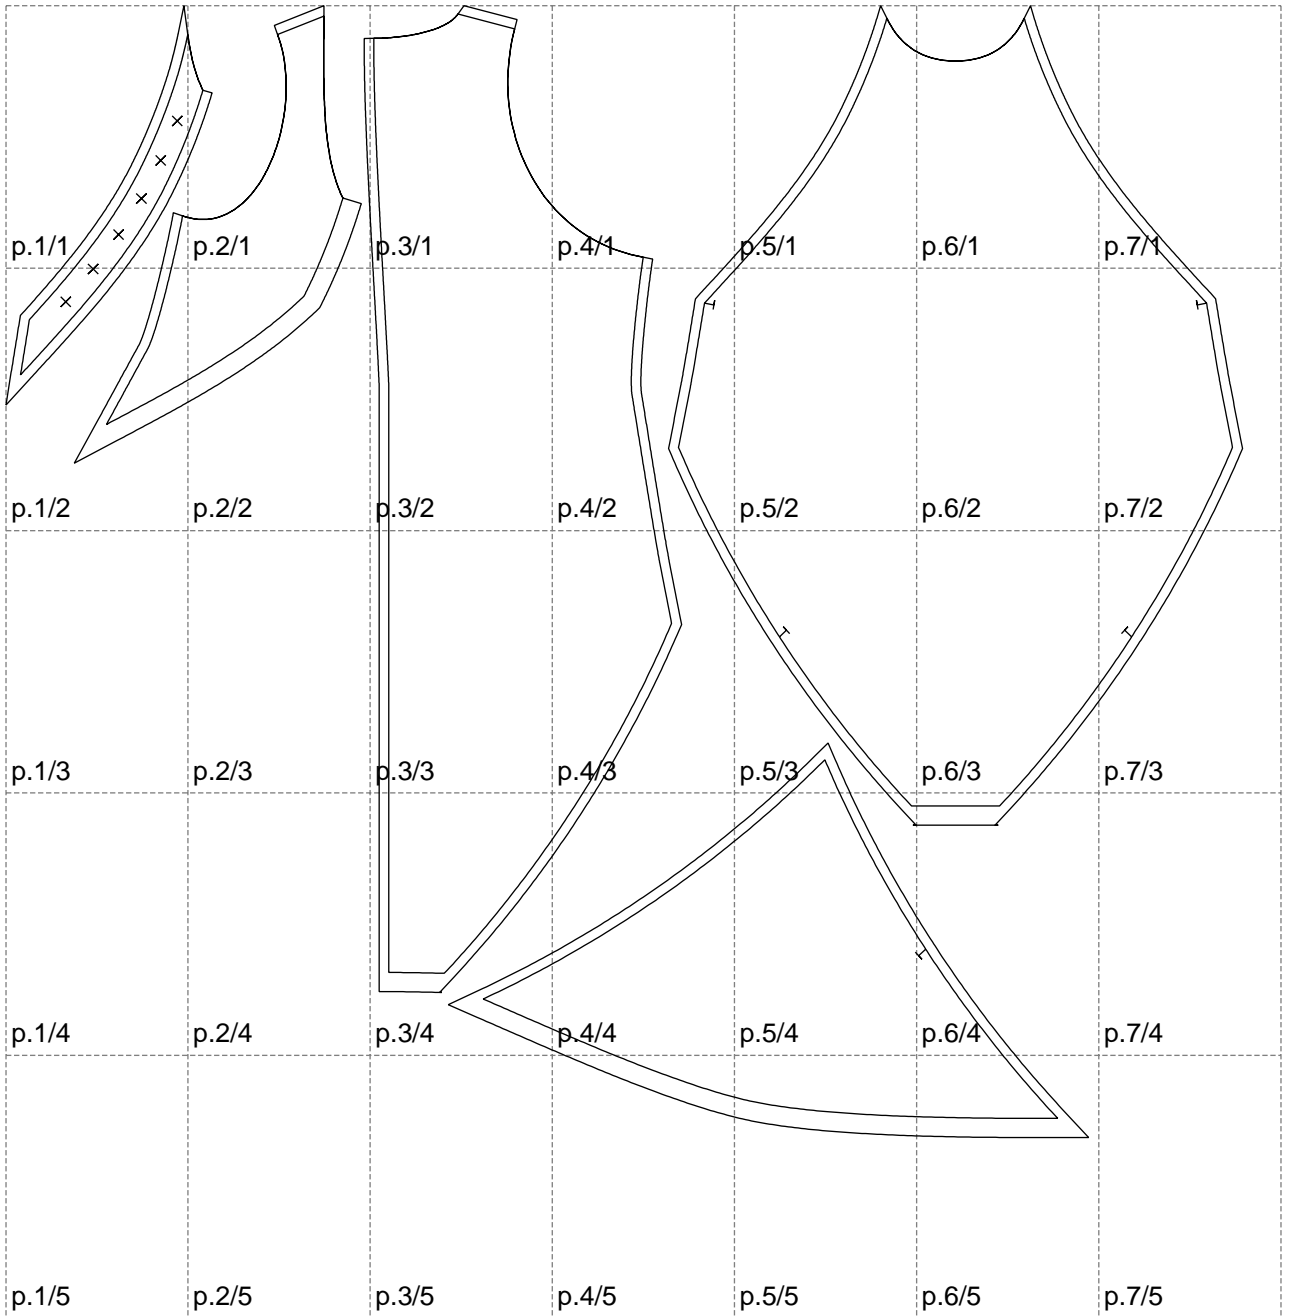

Not for print

Paper size: A4, size:1288.62 x1179.29 mm

# Example

size:1499.00 x1614.26 mm

Maneken =1 ver.0

rz\_1=170

rz\_16=100

rz\_17=85.4

rz\_18=80.2

rz\_19=108

rz\_20=105.4

---

. . . . .  
. . . . .  
. . . . .