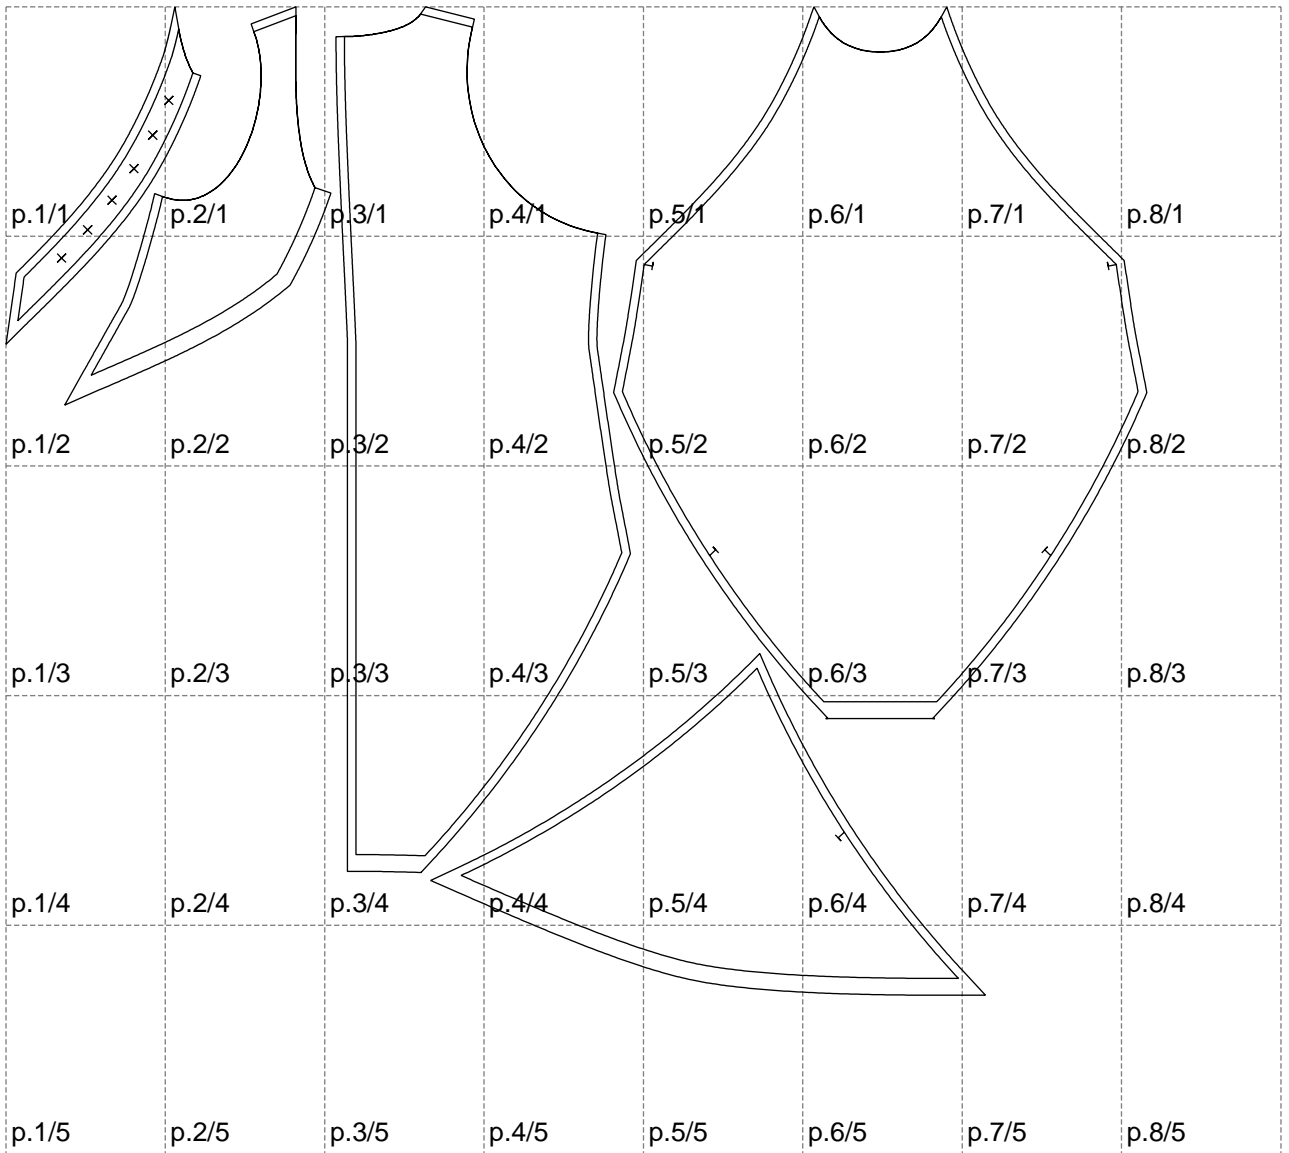

Not for print

Paper size: A4, size:1358.76 x1177.10 mm

# Example

size:1499.00 x1768.41 mm

Maneken =1 ver.0

rz\_1=170

rz\_16=108

rz\_17=92.5

rz\_18=89.2

rz\_19=116

rz\_20=113

---

. . . . .  
. . . . .  
. . . . .