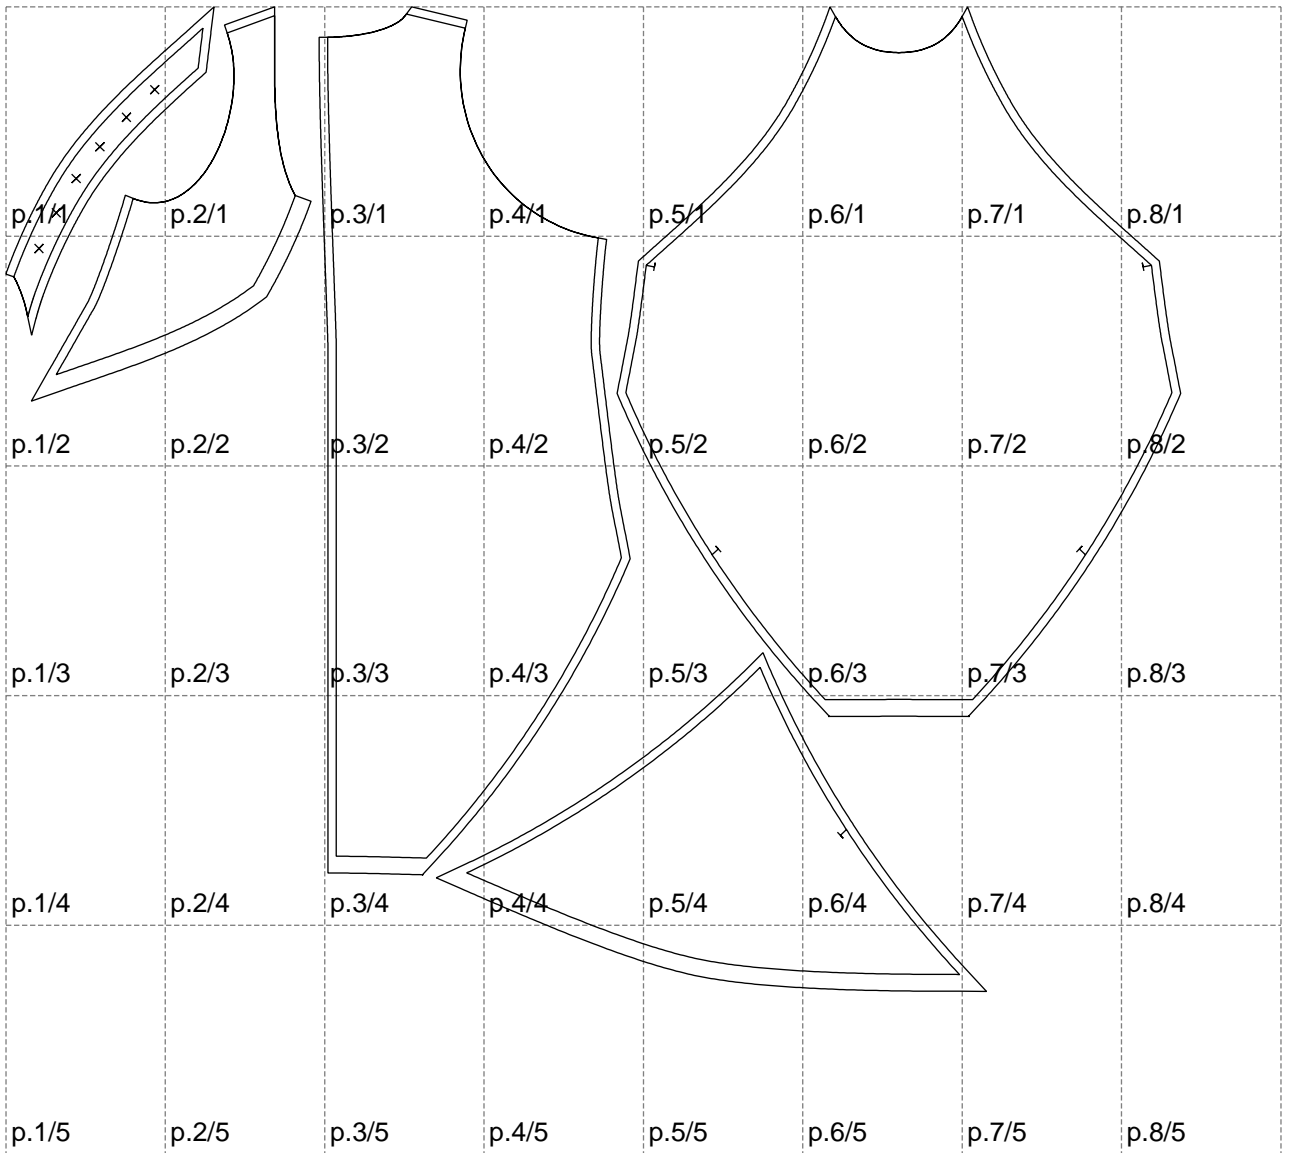

Not for print

Paper size: A4, size:1399.00 x1172.39 mm

# Example

size:1499.00 x1769.83 mm

Maneken =1 ver.0

rz\_1=170

rz\_16=116

rz\_17=100

rz\_18=98.8

rz\_19=124

rz\_20=121

---

. . . . .  
. . . . .  
. . . . .