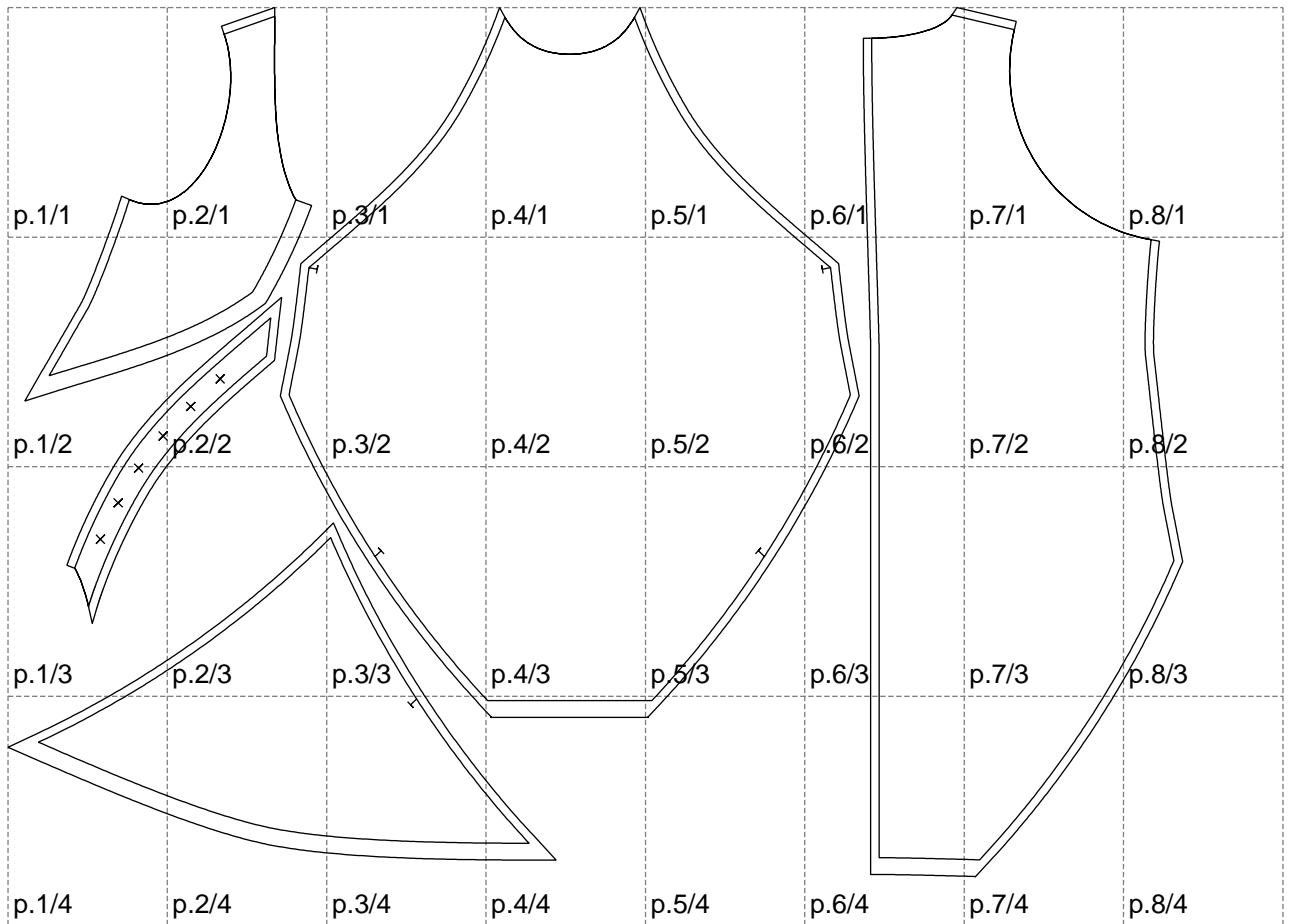

Not for print

Paper size: A4, size:1399.00 x1034.74 mm

# Example

size:1499.00 x1725.62 mm

Maneken =1 ver.0

rz\_1=170

rz\_16=120

rz\_17=104

rz\_18=103.6

rz\_19=128

rz\_20=125.1

---

. . . . .  
. . . . .  
. . . . .