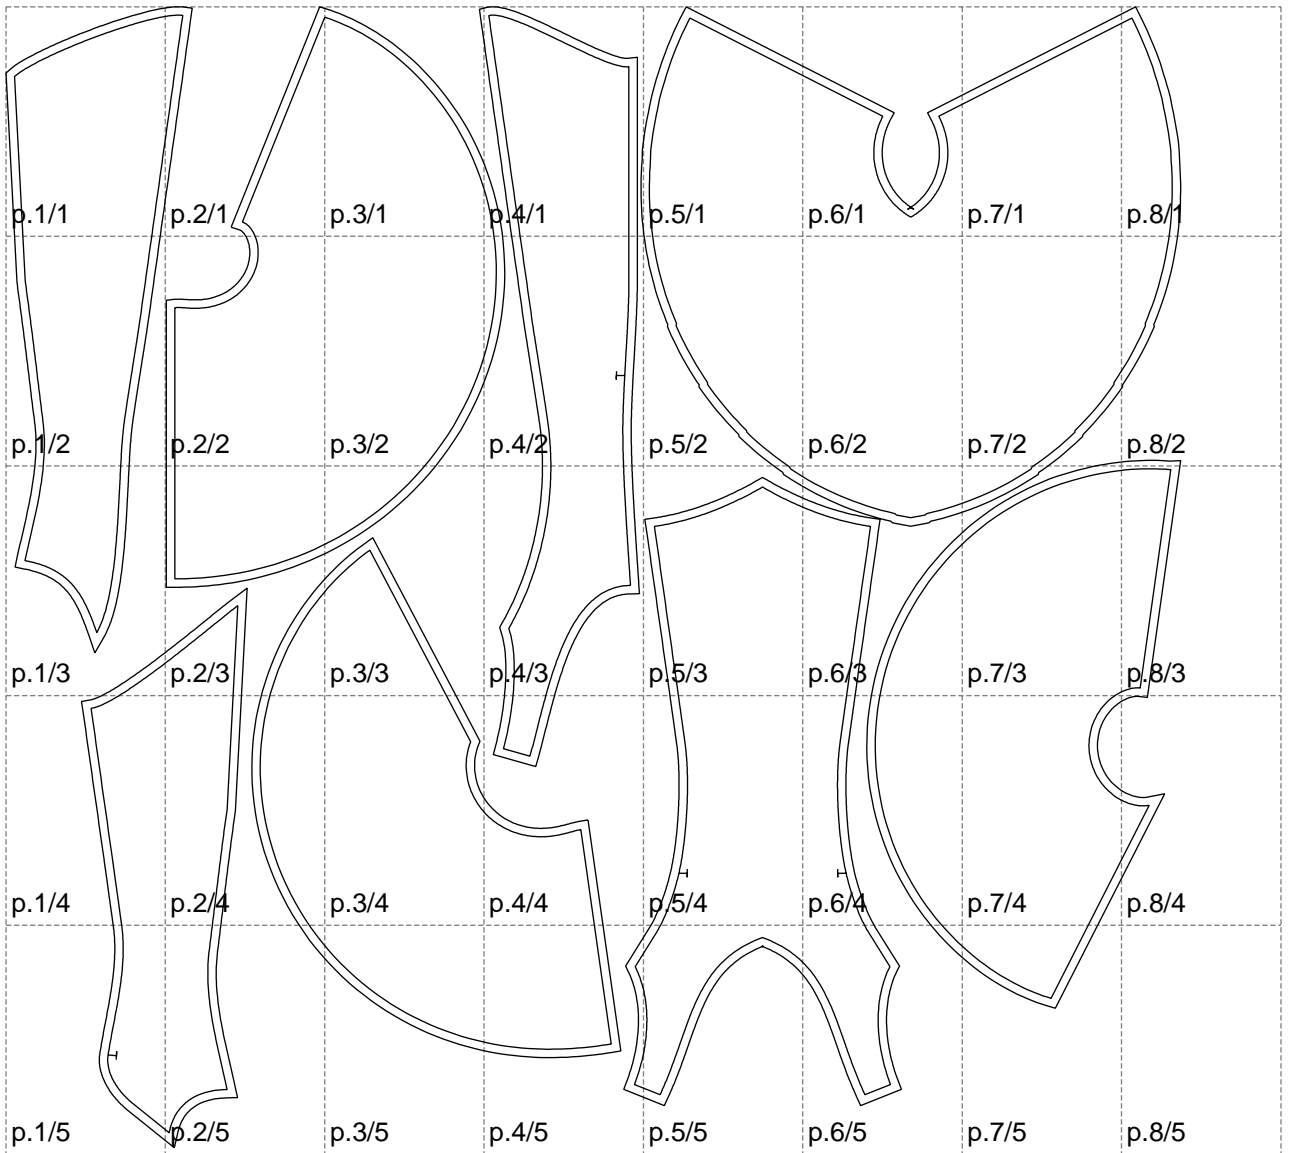

Not for print

Paper size: A4, size:1399.00 x1358.71 mm

# Example

size:1499.00 x2430.13 mm

Maneken =1 ver.0

rz\_1=170

rz\_16=88

rz\_17=75.6

rz\_18=67.6

rz\_19=96

rz\_20=94.6

---

. . . . .  
. . . . .  
. . . . .