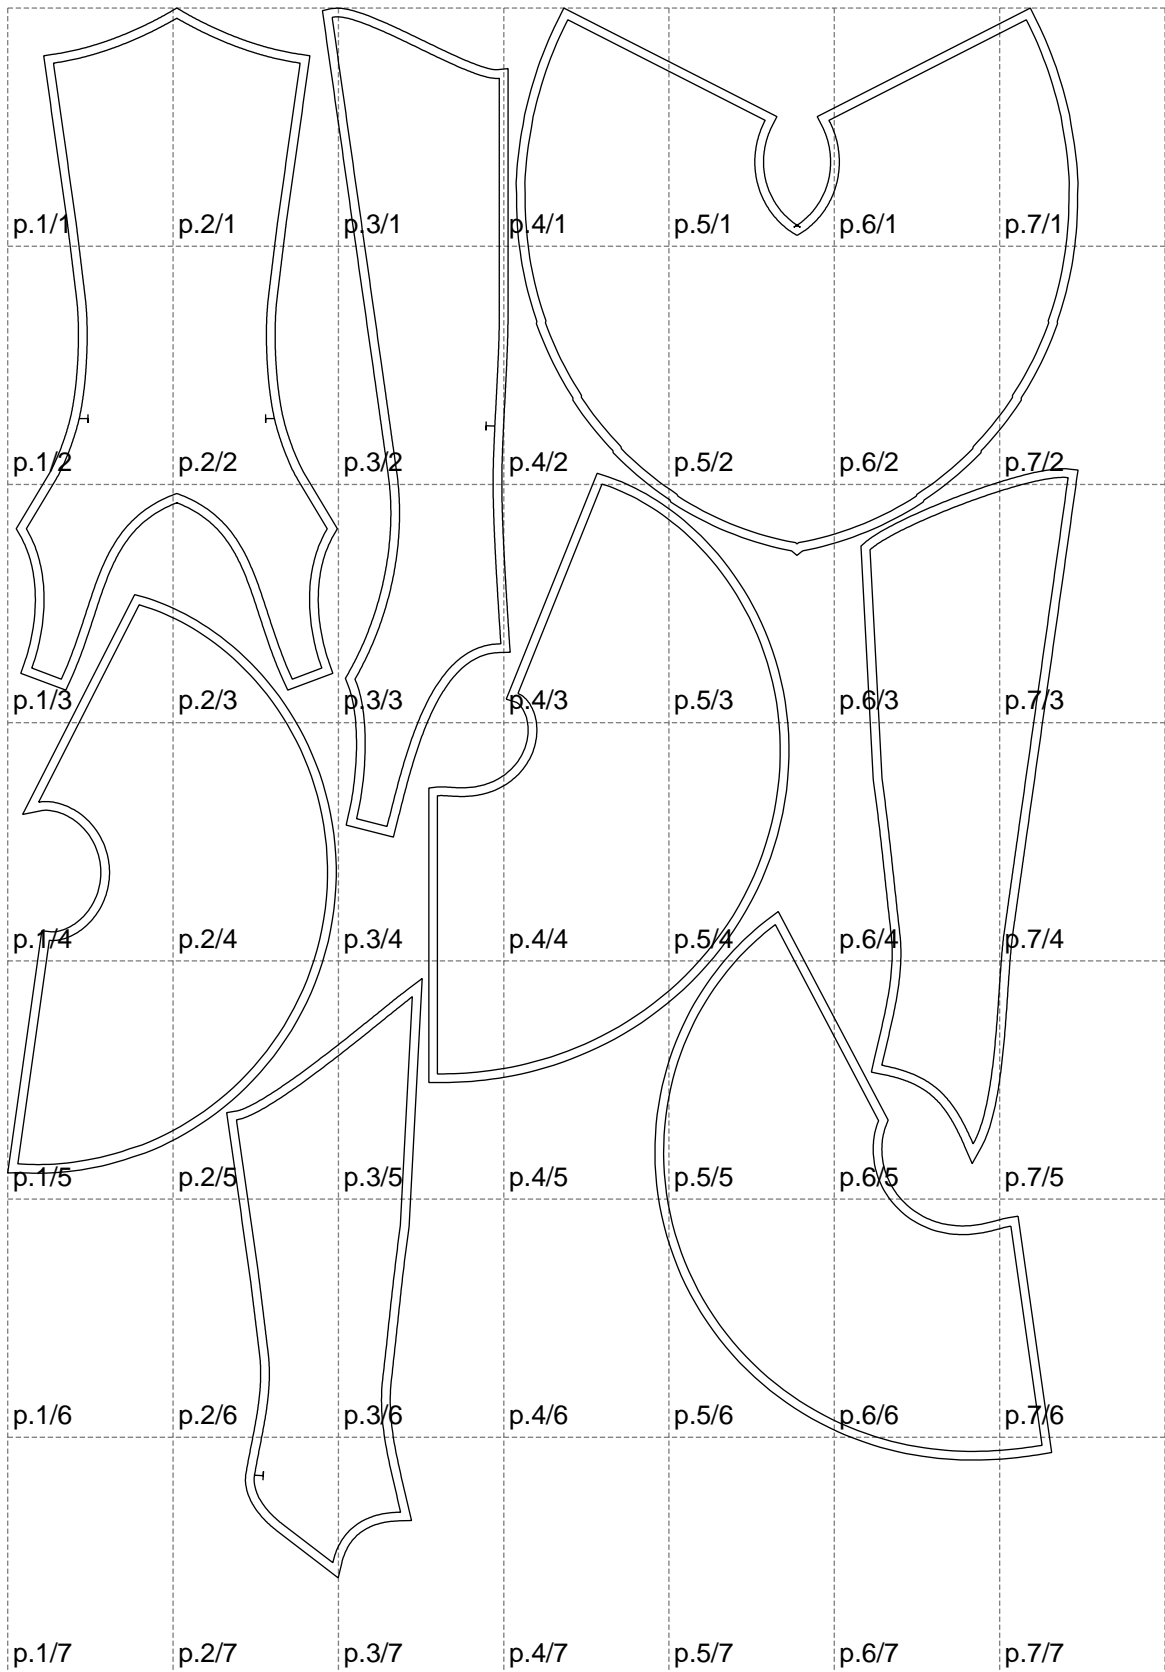

Not for print

Paper size: A4, size:1228.68 x1801.83 mm

# Example

size:1499.00 x2706.37 mm

Maneken =1 ver.0

rz\_1=170

rz\_16=104

rz\_17=88.9

rz\_18=84.4

rz\_19=112

rz\_20=109.3

---

. . . . .  
. . . . .  
. . . . .