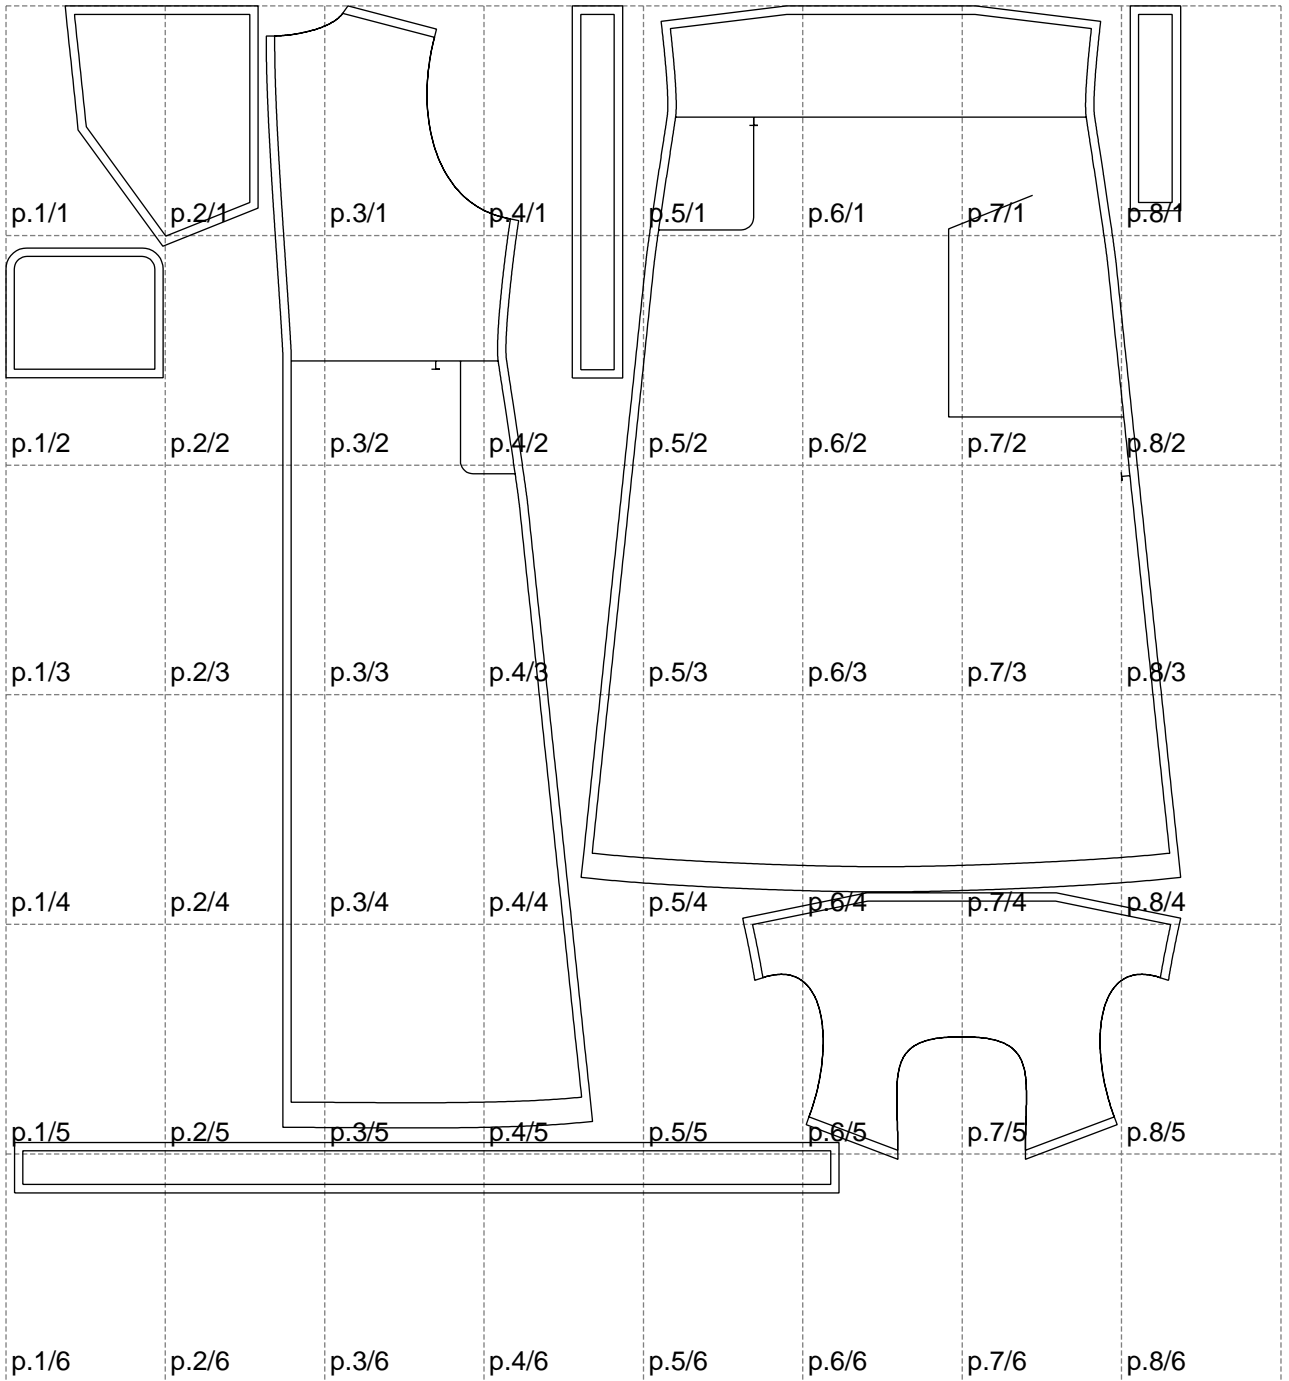

Not for print

Paper size: A4, size:1399.00 x1413.34 mm

# Example

size:1499.00 x2899.69 mm

Maneken =1 ver.0

rz\_1=170

rz\_16=100

rz\_17=85.4

rz\_18=80.2

rz\_19=108

rz\_20=105.4

---

. . . . .  
. . . . .  
. . . . .