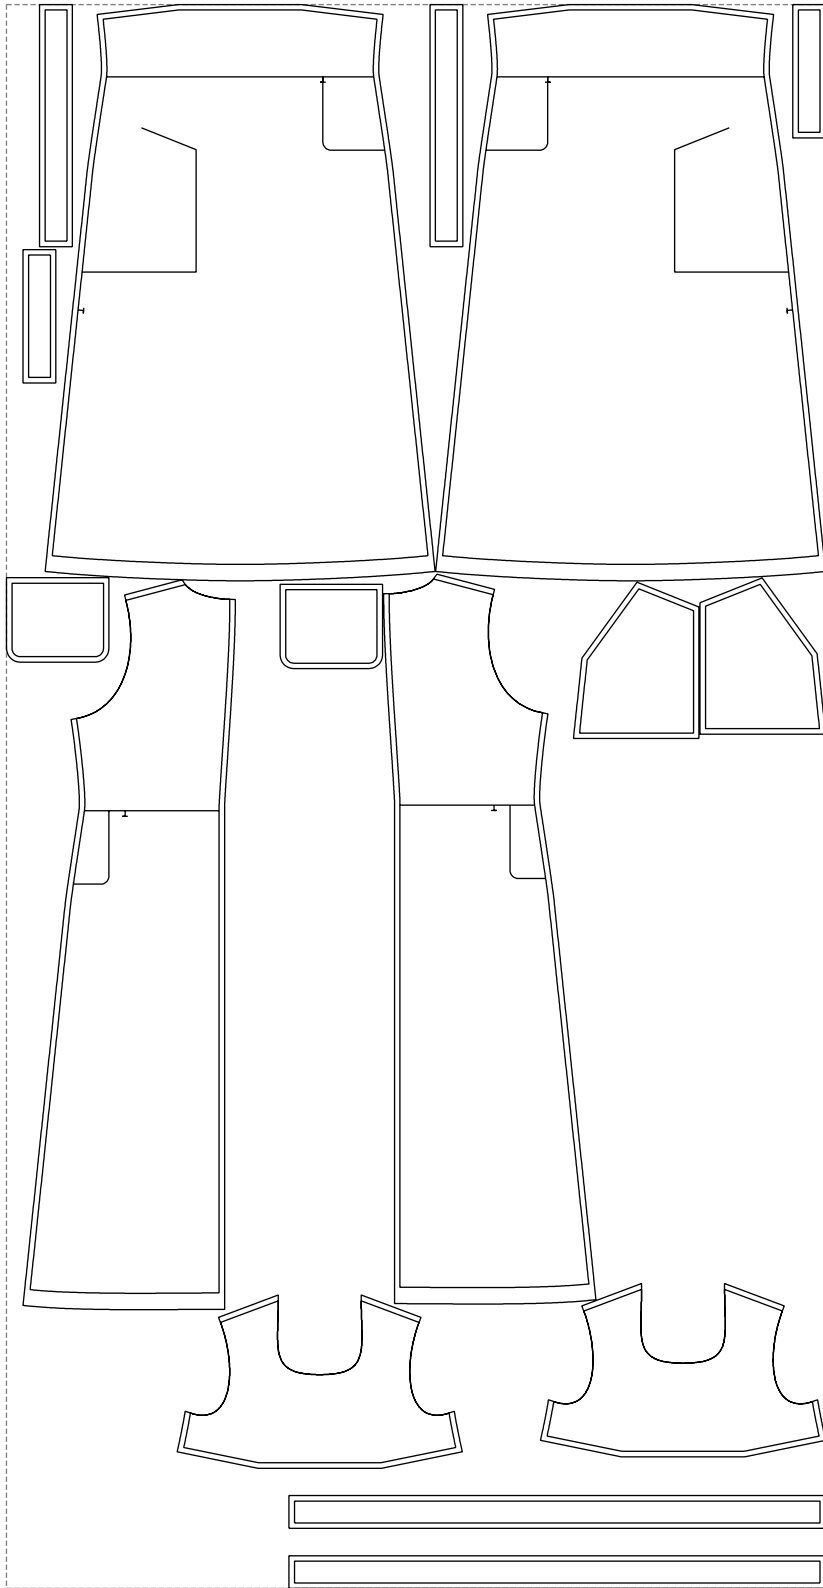

Not for print

Paper size: A4, size:1399.00 x1413.34 mm

# Example

size:1499.00 x2899.69 mm

Maneken =1 ver.0

rz\_1=170

rz\_16=100

rz\_17=85.4

rz\_18=80.2

rz\_19=108

rz\_20=105.4

---

. . . . .  
. . . . .  
. . . . .