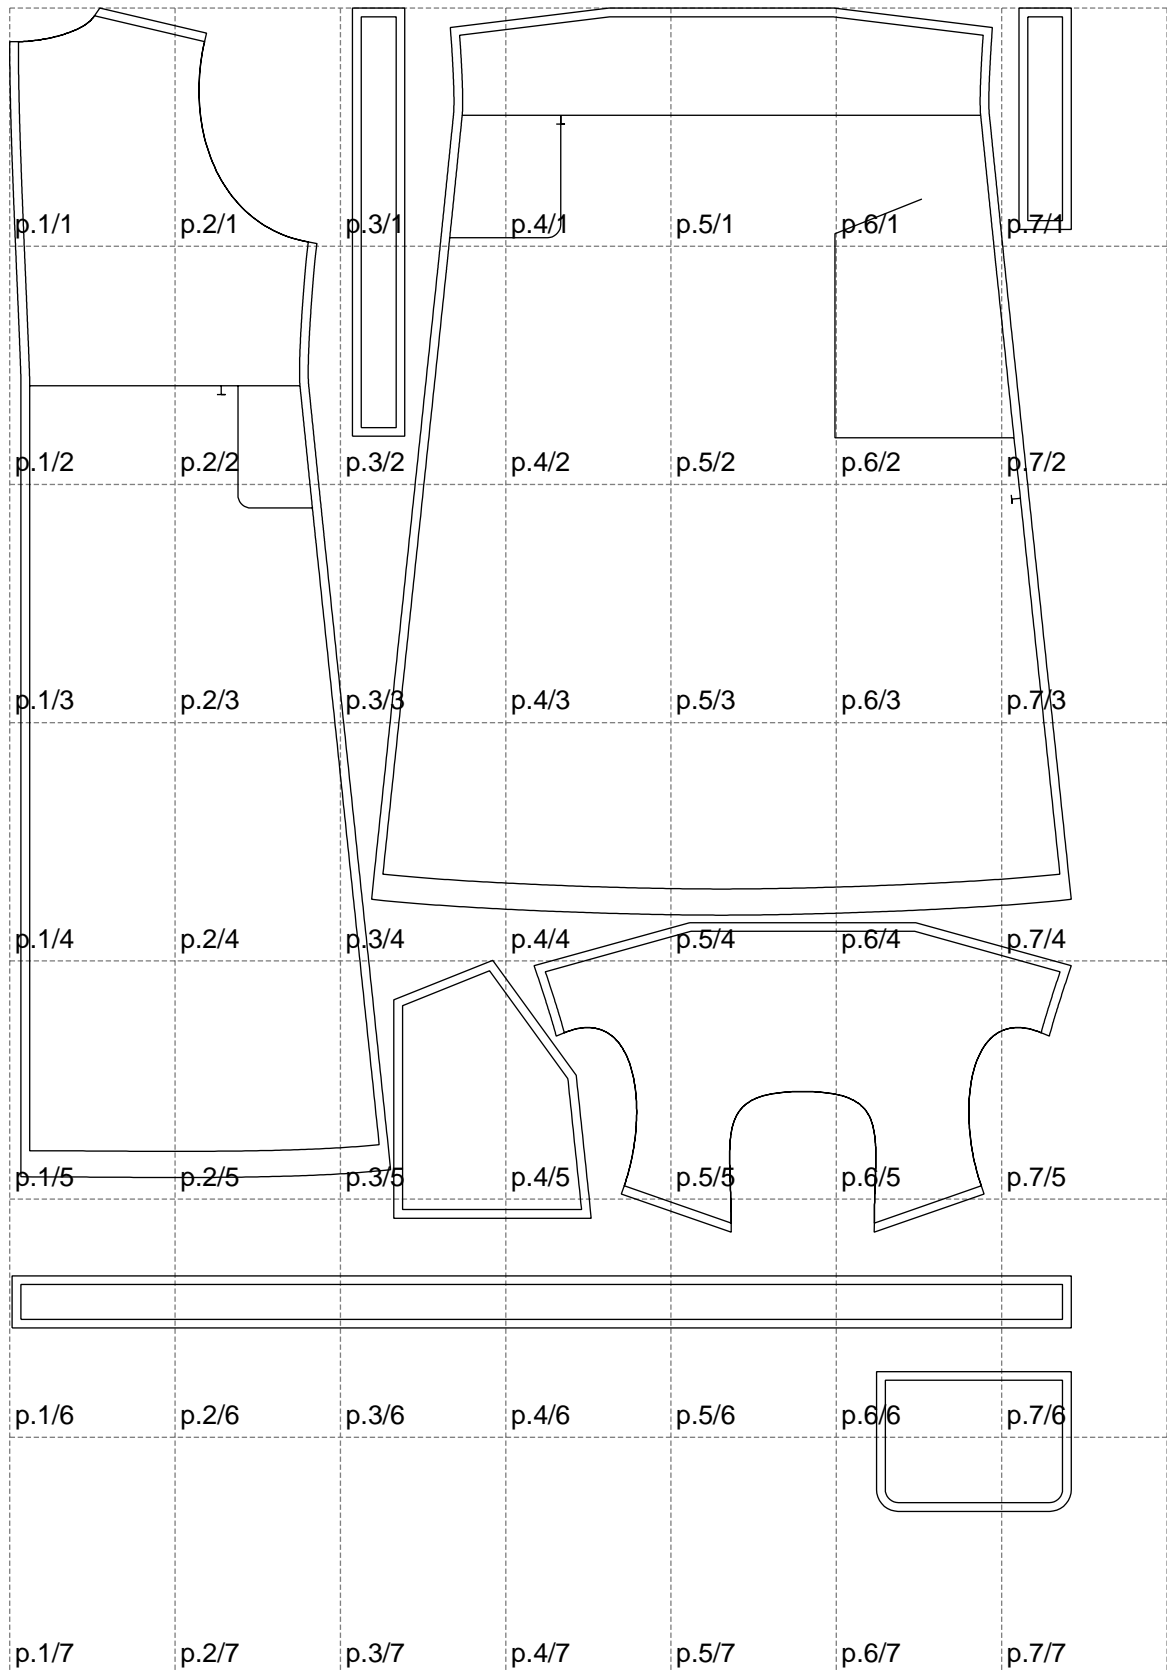

Not for print

Paper size: A4, size:1218.68 x1725.54 mm

# Example

size:1488.94 x3613.26 mm

Maneken =1 ver.0

rz\_1=170

rz\_16=120

rz\_17=104

rz\_18=103.6

rz\_19=128

rz\_20=125.1

---

. . . . .  
. . . . .  
. . . . .