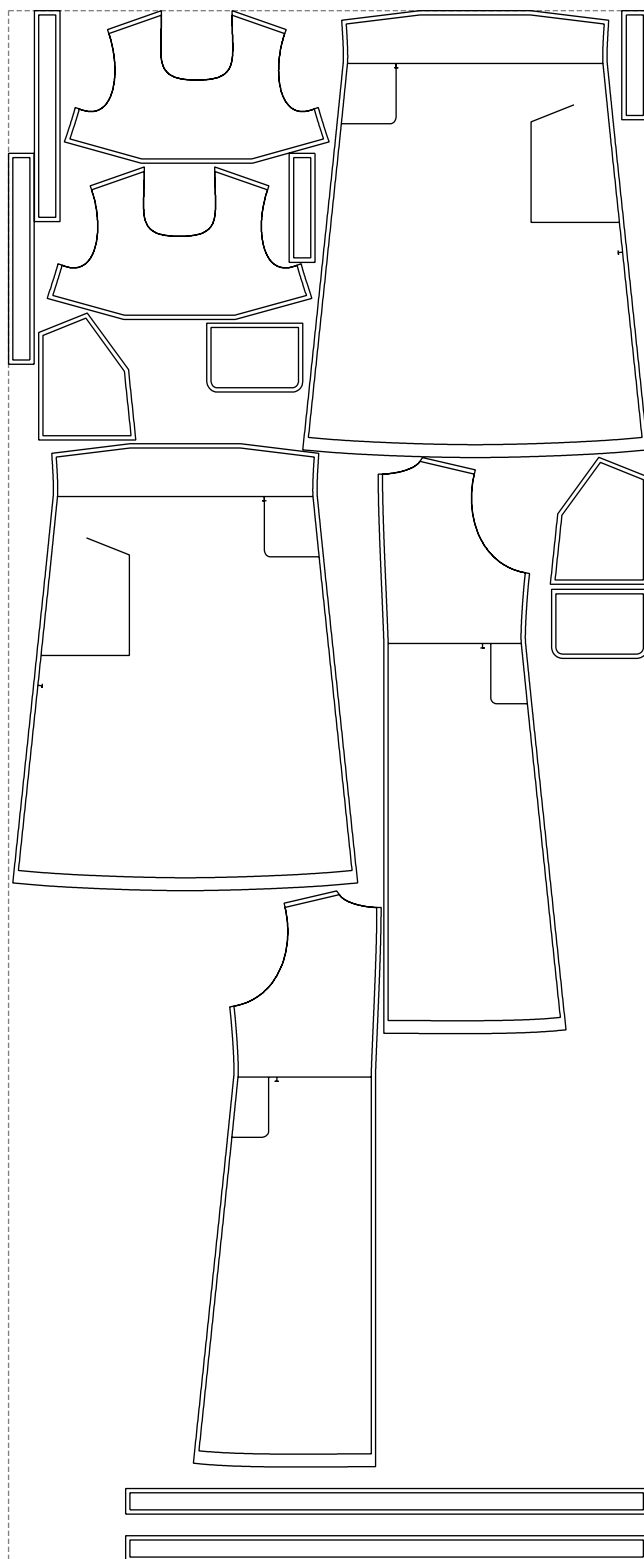

Not for print

Paper size: A4, size:1218.68 x1725.54 mm

# Example

size:1488.94 x3613.26 mm

Maneken =1 ver.0

rz\_1=170

rz\_16=120

rz\_17=104

rz\_18=103.6

rz\_19=128

rz\_20=125.1

---

. . . . .  
. . . . .  
. . . . .