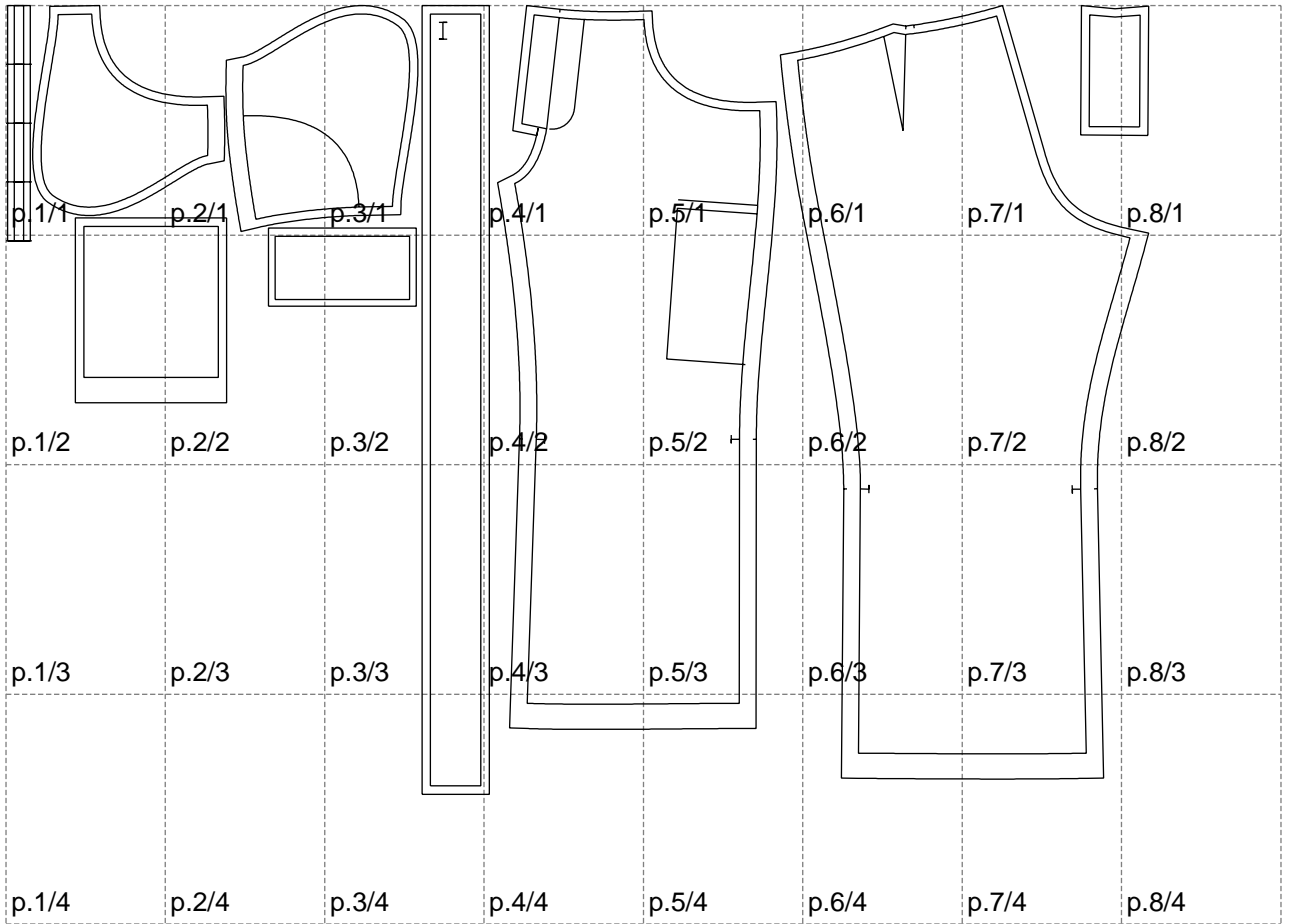

Not for print

Paper size: A4, size:1360.94 x939.19 mm

# Example

size:1488.95 x1722.88 mm

Maneken =1 ver.0

rz\_1=170

rz\_16=96

rz\_17=82

rz\_18=76

rz\_19=104

rz\_20=101.8

---

. . . . .  
. . . . .  
. . . . .