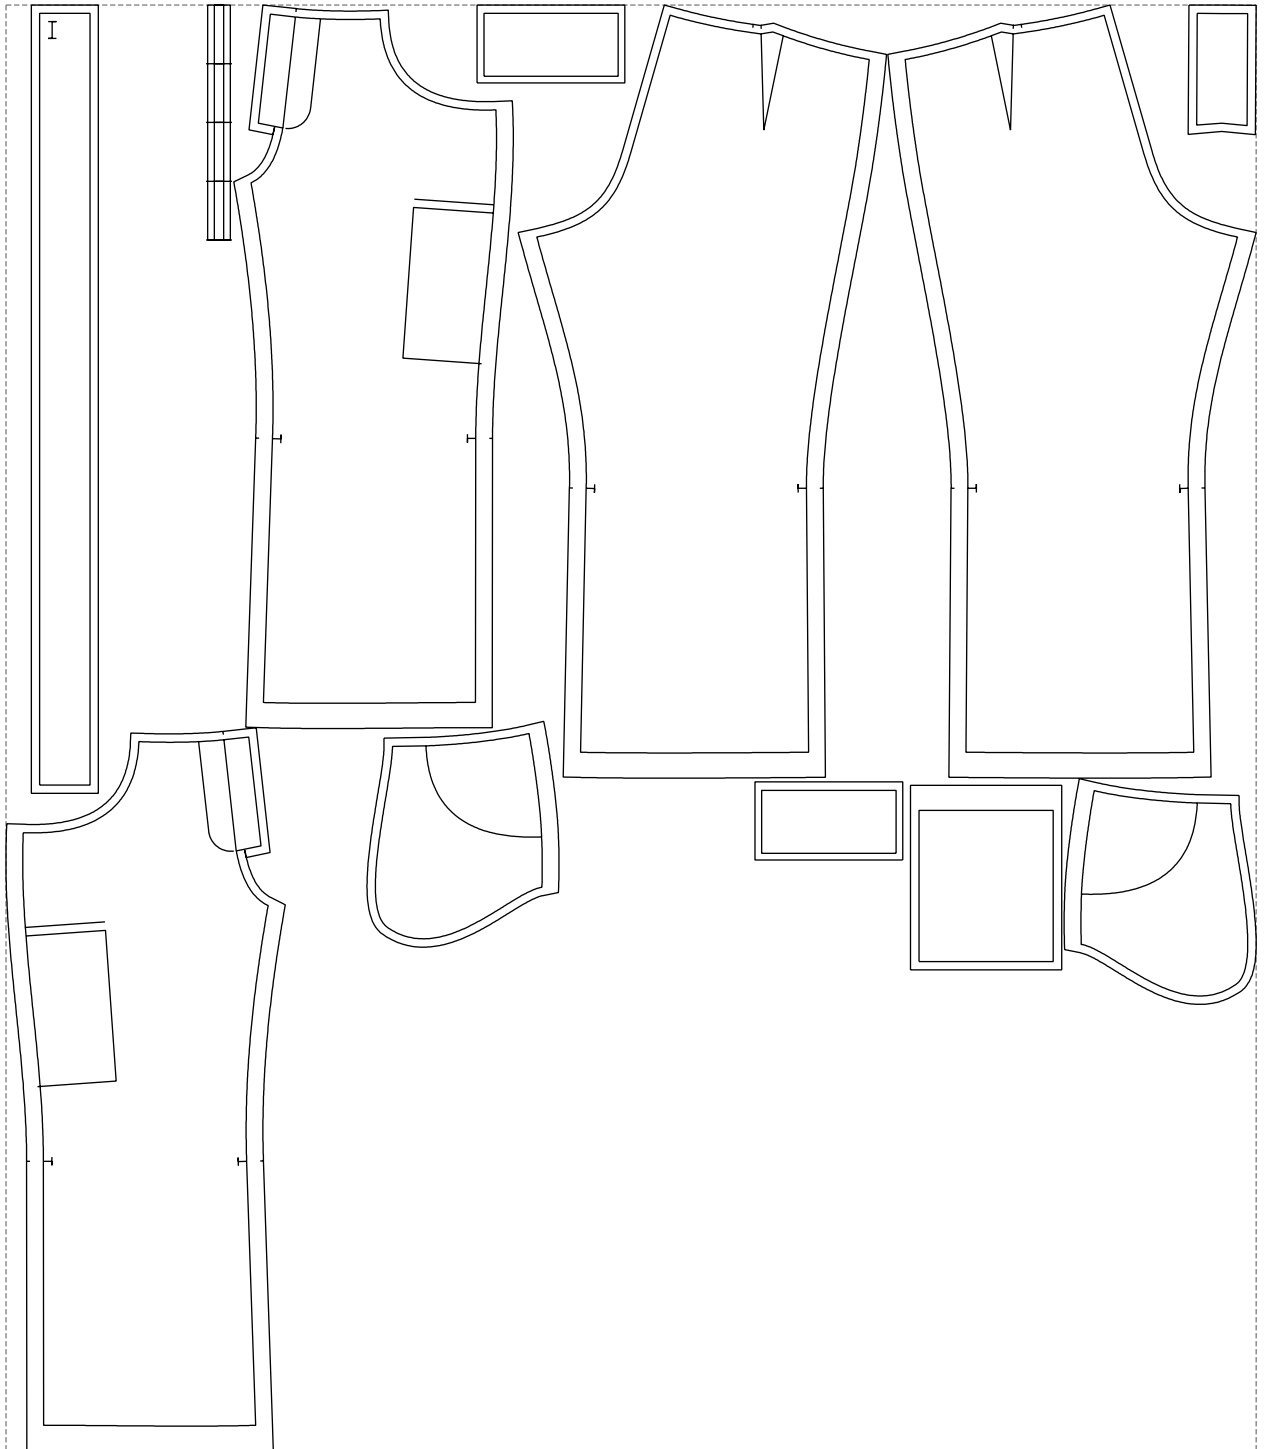

Not for print

Paper size: A4, size:1360.94 x939.19 mm

# Example

size:1488.95 x1722.88 mm

Maneken =1 ver.0

rz\_1=170

rz\_16=96

rz\_17=82

rz\_18=76

rz\_19=104

rz\_20=101.8

---

. . . . .  
. . . . .  
. . . . .