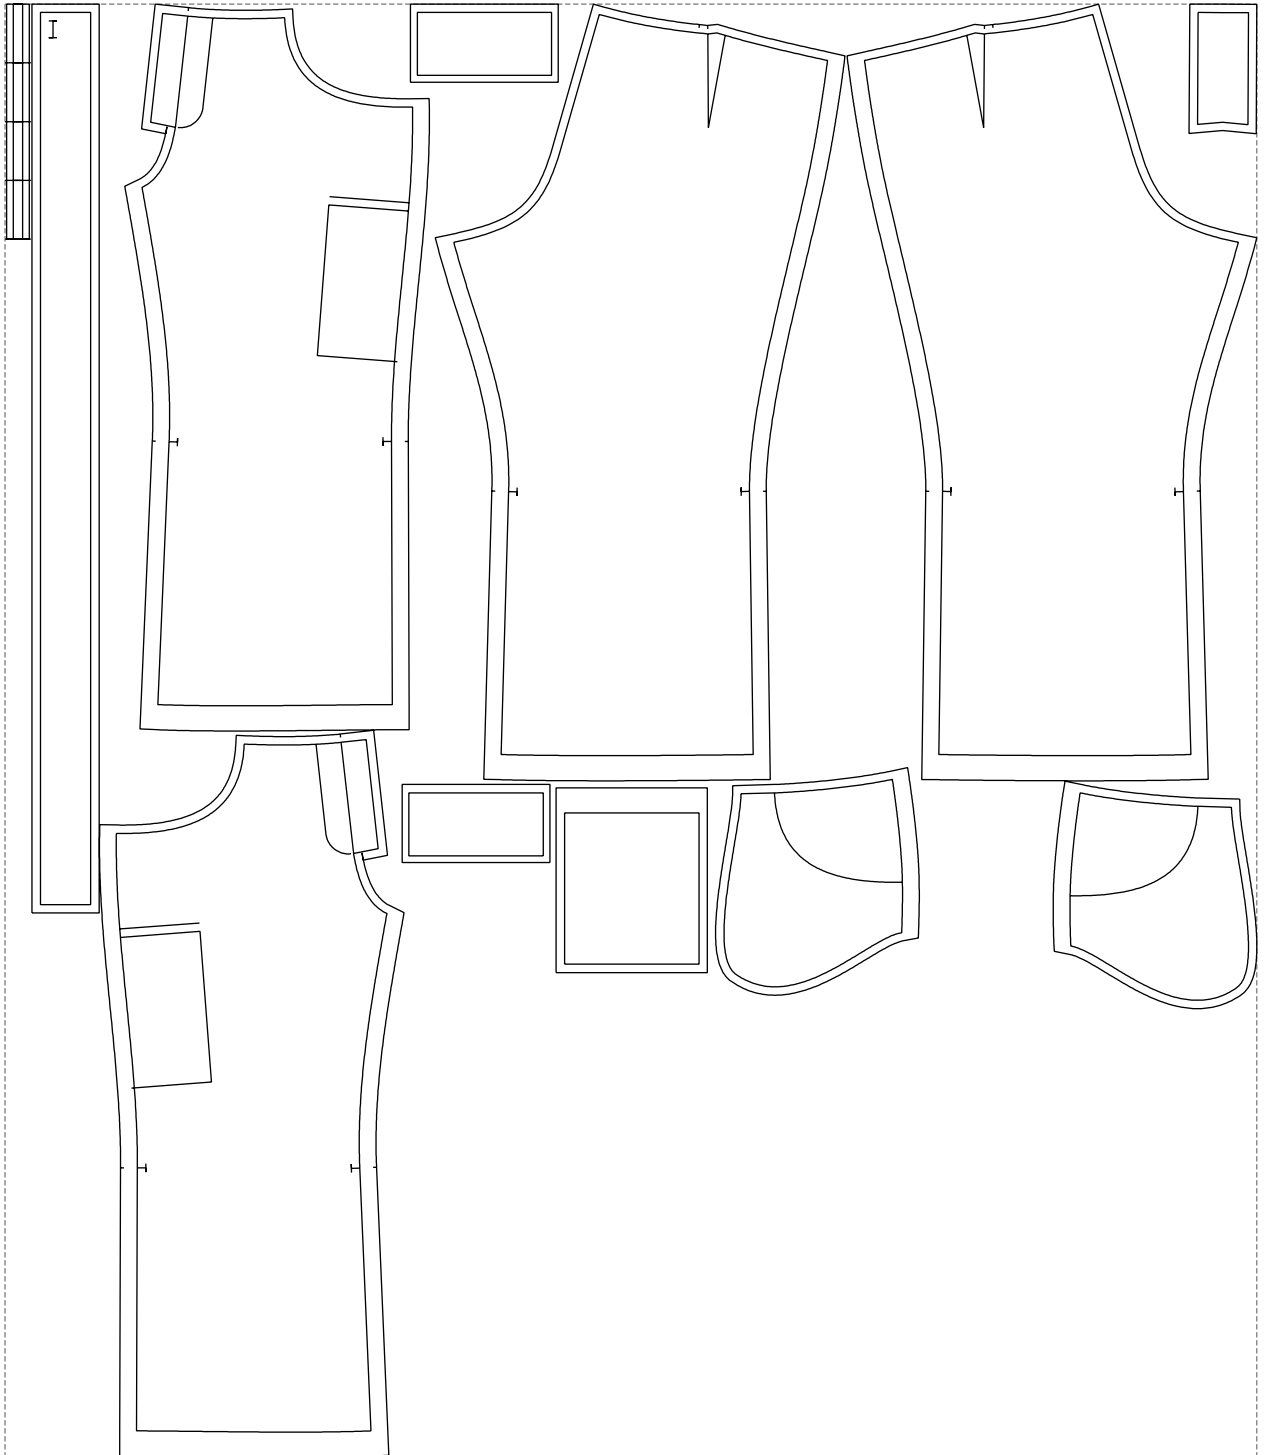

Not for print

Paper size: A4, size:1388.94 x1082.75 mm

# Example

size:1490.99 x1731.05 mm

Maneken =1 ver.0

rz\_1=170

rz\_16=108

rz\_17=92.5

rz\_18=89.2

rz\_19=116