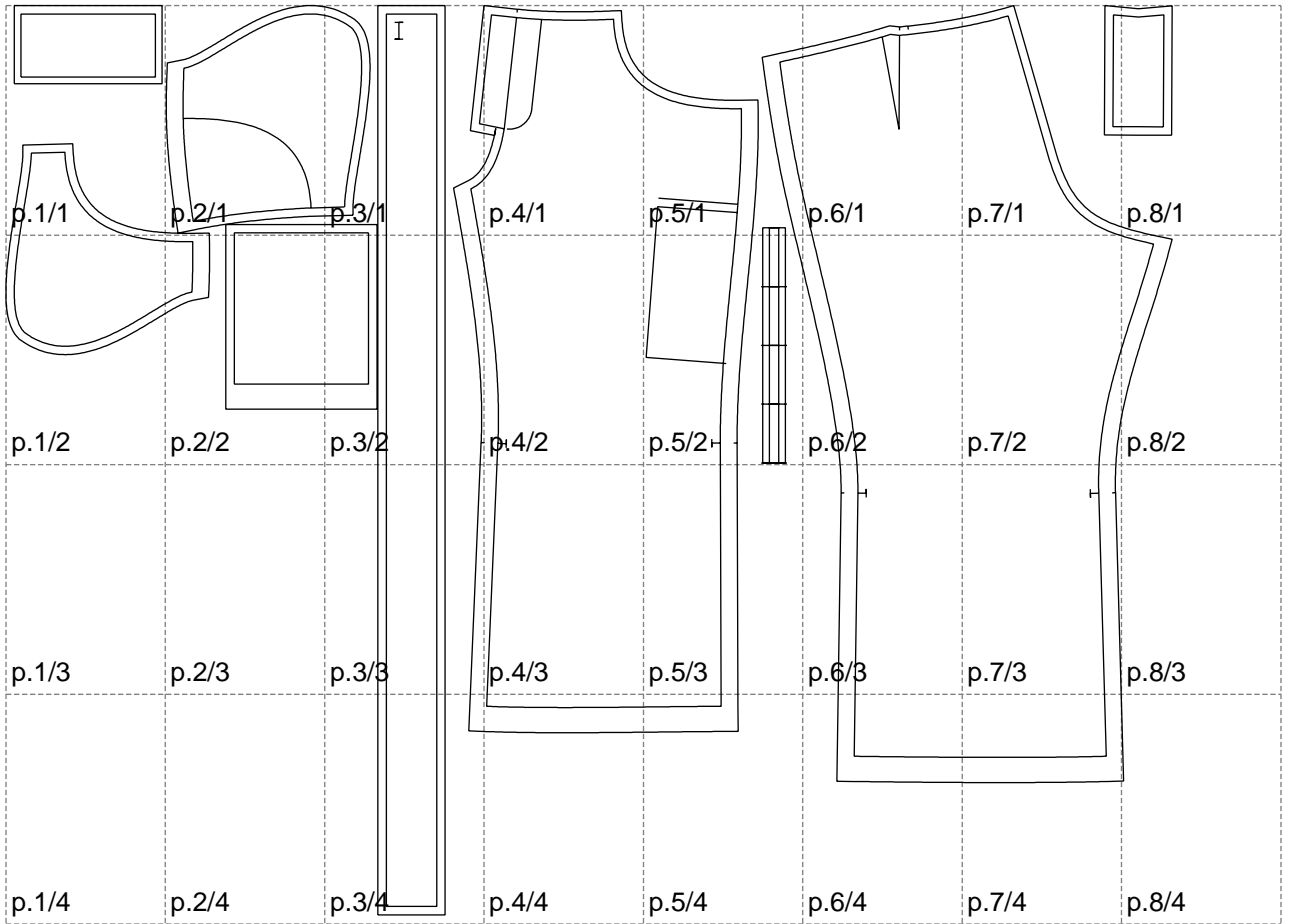

Not for print

Paper size: A4, size:1388.94 x1082.75 mm

# Example

size:1490.99 x1731.05 mm

Maneken =1 ver.0

rz\_1=170

rz\_16=108

rz\_17=92.5

rz\_18=89.2

rz\_19=116

rz\_20=113

---

. . . . .  
. . . . .  
. . . . .