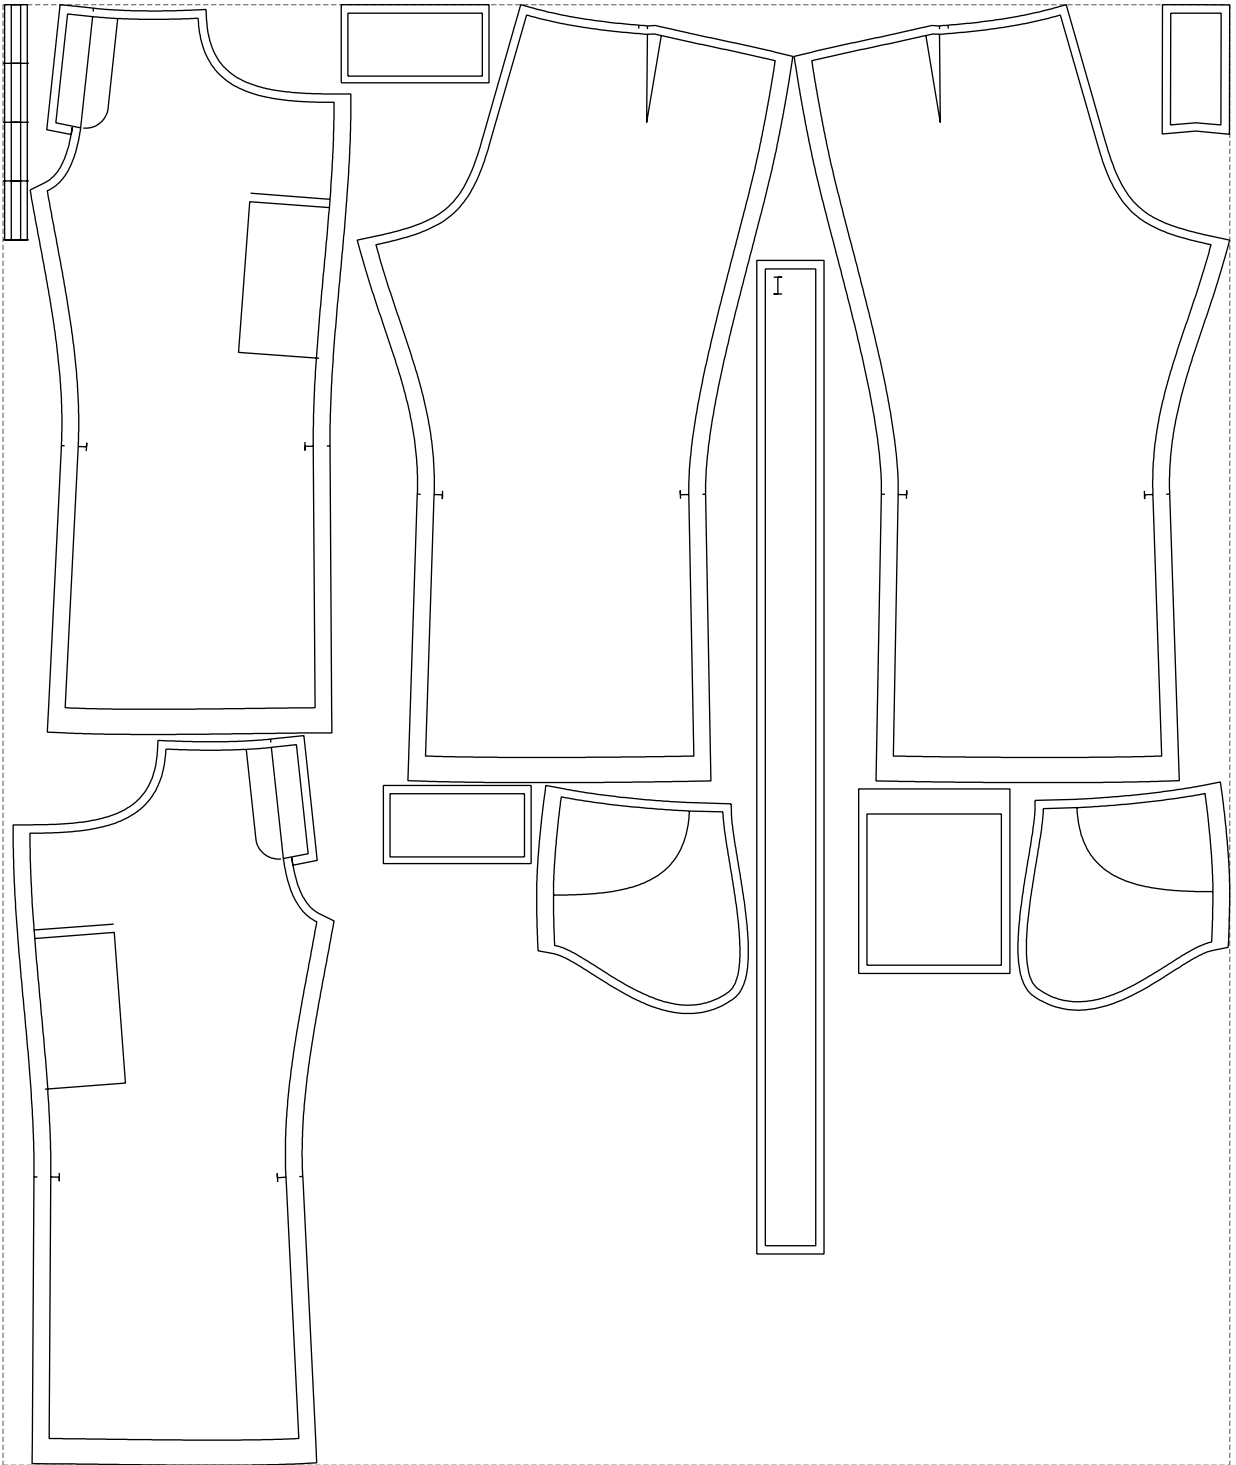

Not for print

Paper size: A4, size:1399.00 x1183.55 mm

# Example

size:1460.95 x1739.86 mm

Maneken =1 ver.0

rz\_1=170

rz\_16=116

rz\_17=100

rz\_18=98.8

rz\_19=124