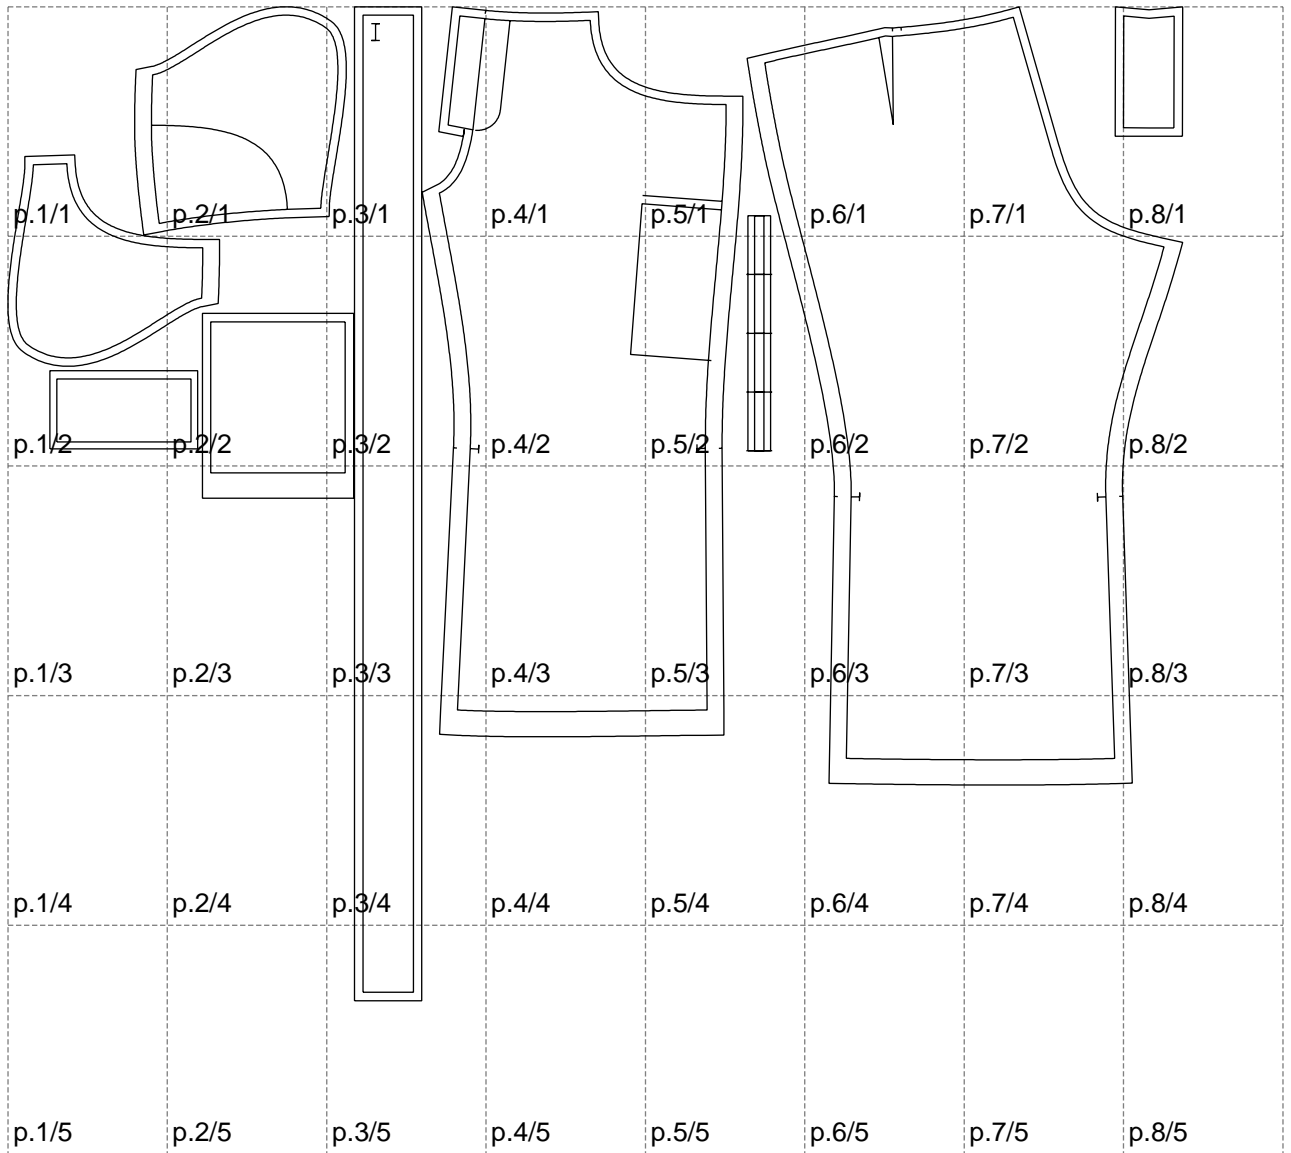

Not for print

Paper size: A4, size:1399.00 x1183.55 mm

# Example

size:1460.95 x1739.86 mm

Maneken =1 ver.0

rz\_1=170

rz\_16=116

rz\_17=100

rz\_18=98.8

rz\_19=124

rz\_20=121

---

. . . . .  
. . . . .  
. . . . .