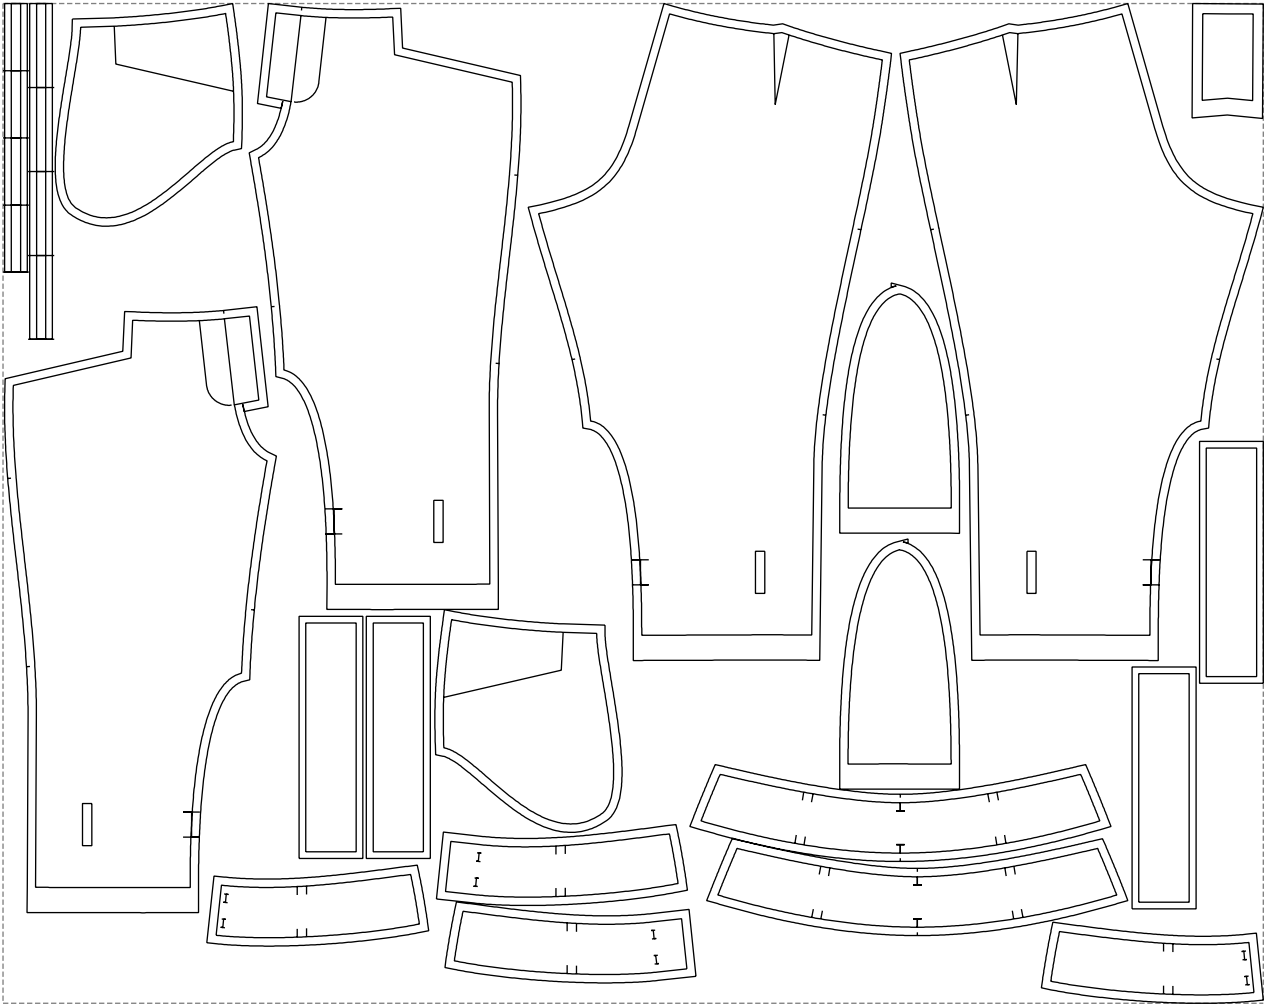

Not for print

Paper size: A4, size:1401.00 x782.52 mm

# Example

size:1501.00 x1190.88 mm

Maneken =1 ver.0

rz\_1=170

rz\_16=100

rz\_17=85.4

rz\_18=80.2

rz\_19=108

rz\_20=105.4

---

. . . . .  
. . . . .  
. . . . .