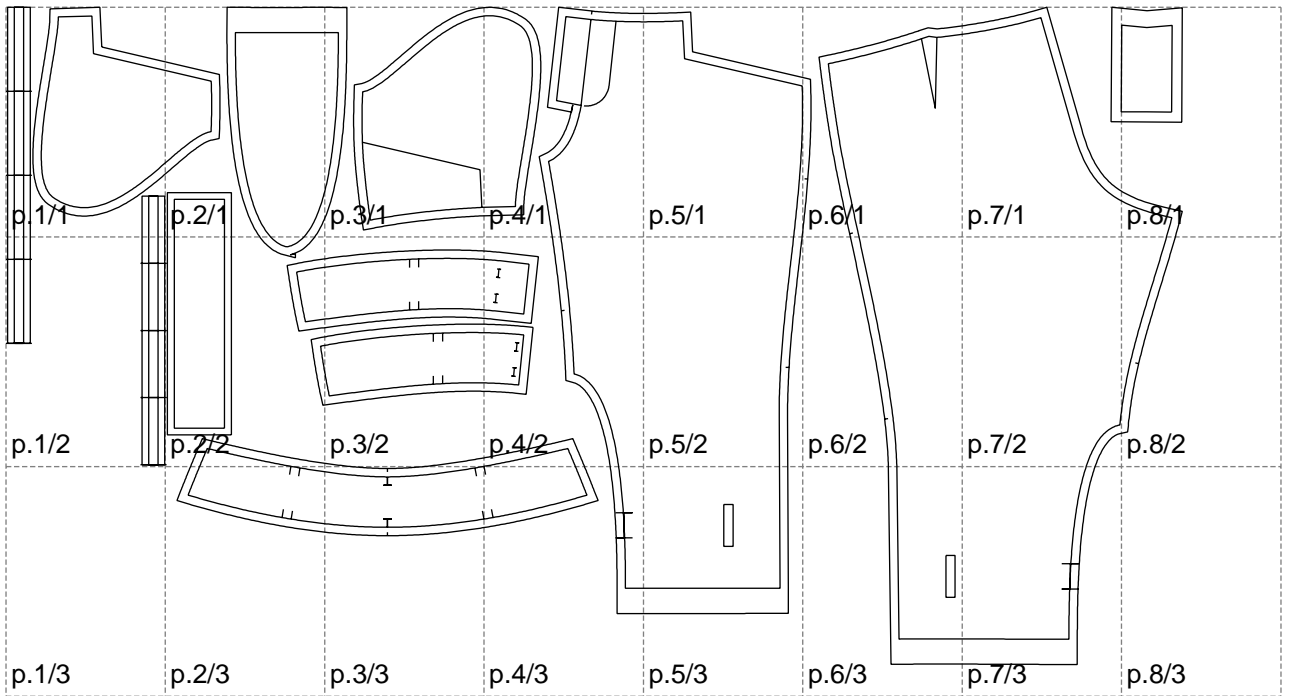

Not for print

Paper size: A4, size:1401.00 x782.52 mm

# Example

size:1501.00 x1190.88 mm

Maneken =1 ver.0

rz\_1=170

rz\_16=100

rz\_17=85.4

rz\_18=80.2

rz\_19=108

rz\_20=105.4

---

. . . . .  
. . . . .  
. . . . .