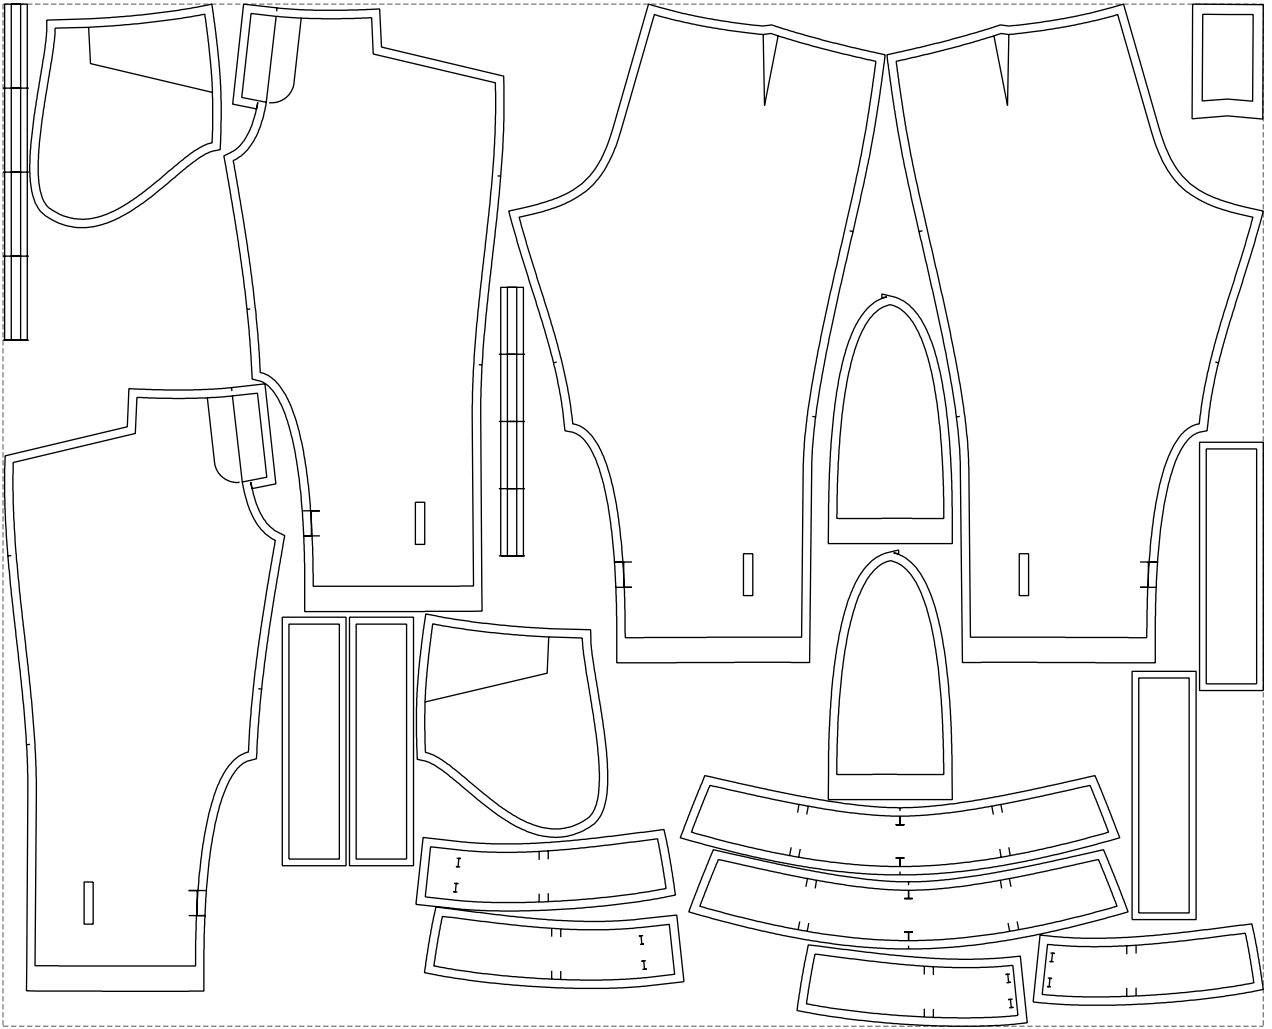

Not for print

Paper size: A4, size:1399.00 x784.48 mm

# Example

size:1501.00 x1217.44 mm

Maneken =1 ver.0

rz\_1=170

rz\_16=104

rz\_17=88.9

rz\_18=84.4

rz\_19=112