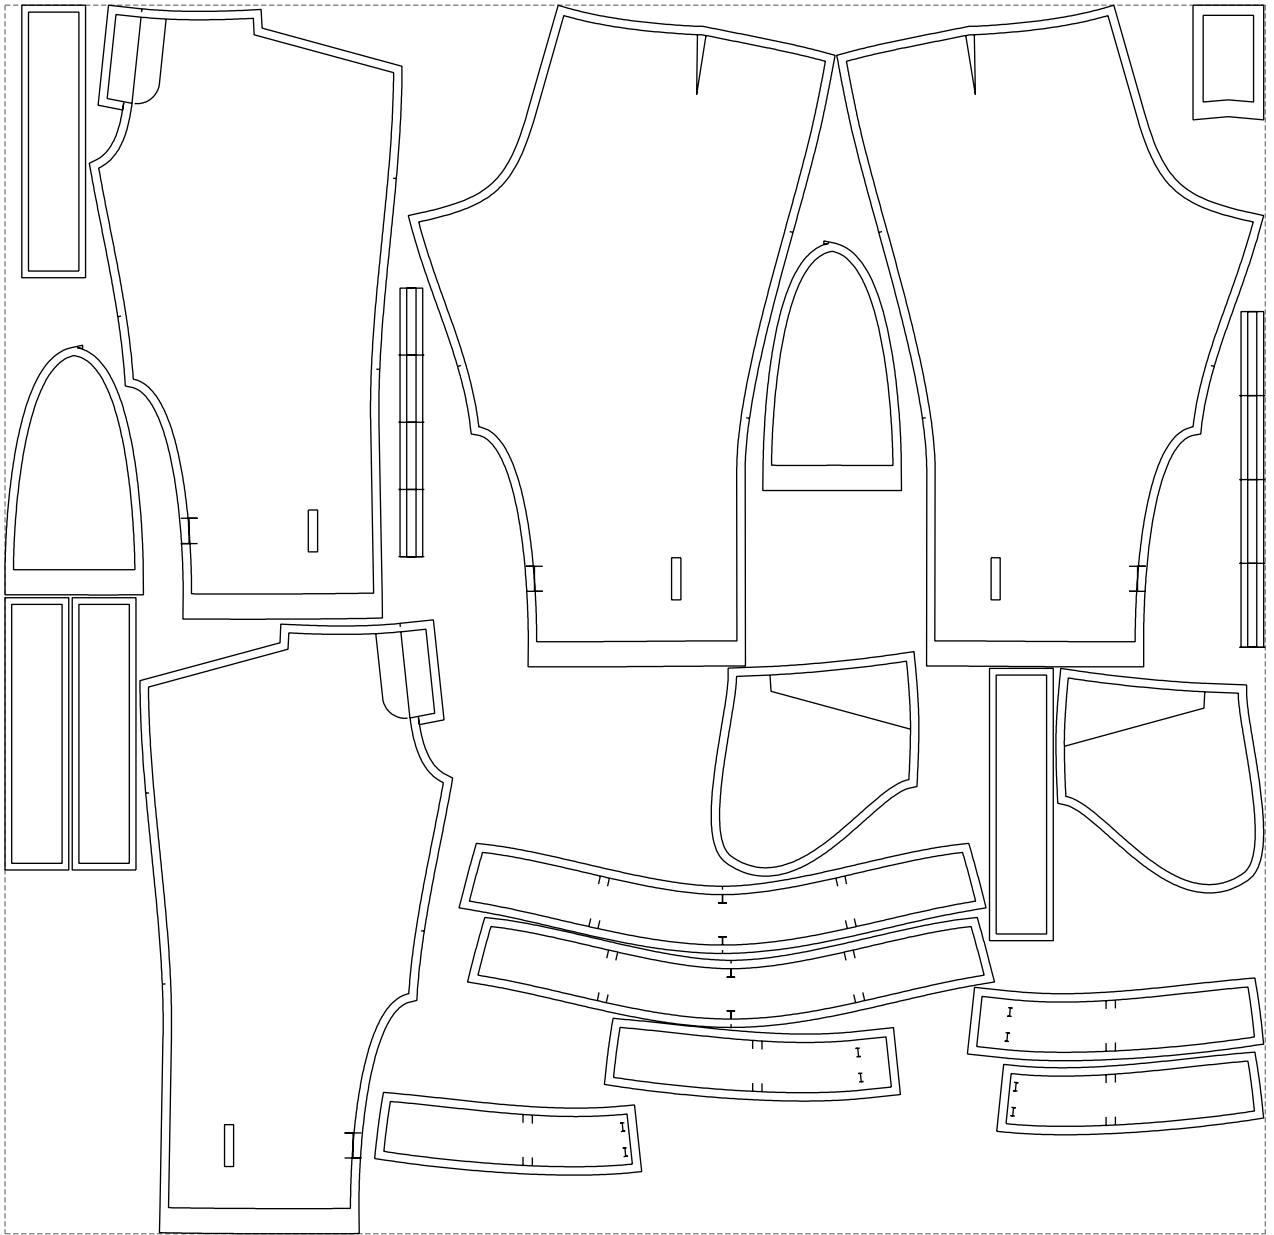

Not for print

Paper size: A4, size:1399.00 x839.17 mm

# Example

size:1501.00 x1463.36 mm

Maneken =1 ver.0

rz\_1=170

rz\_16=120

rz\_17=104

rz\_18=103.6

rz\_19=128

rz\_20=125.1

---

. . . . .  
. . . . .  
. . . . .