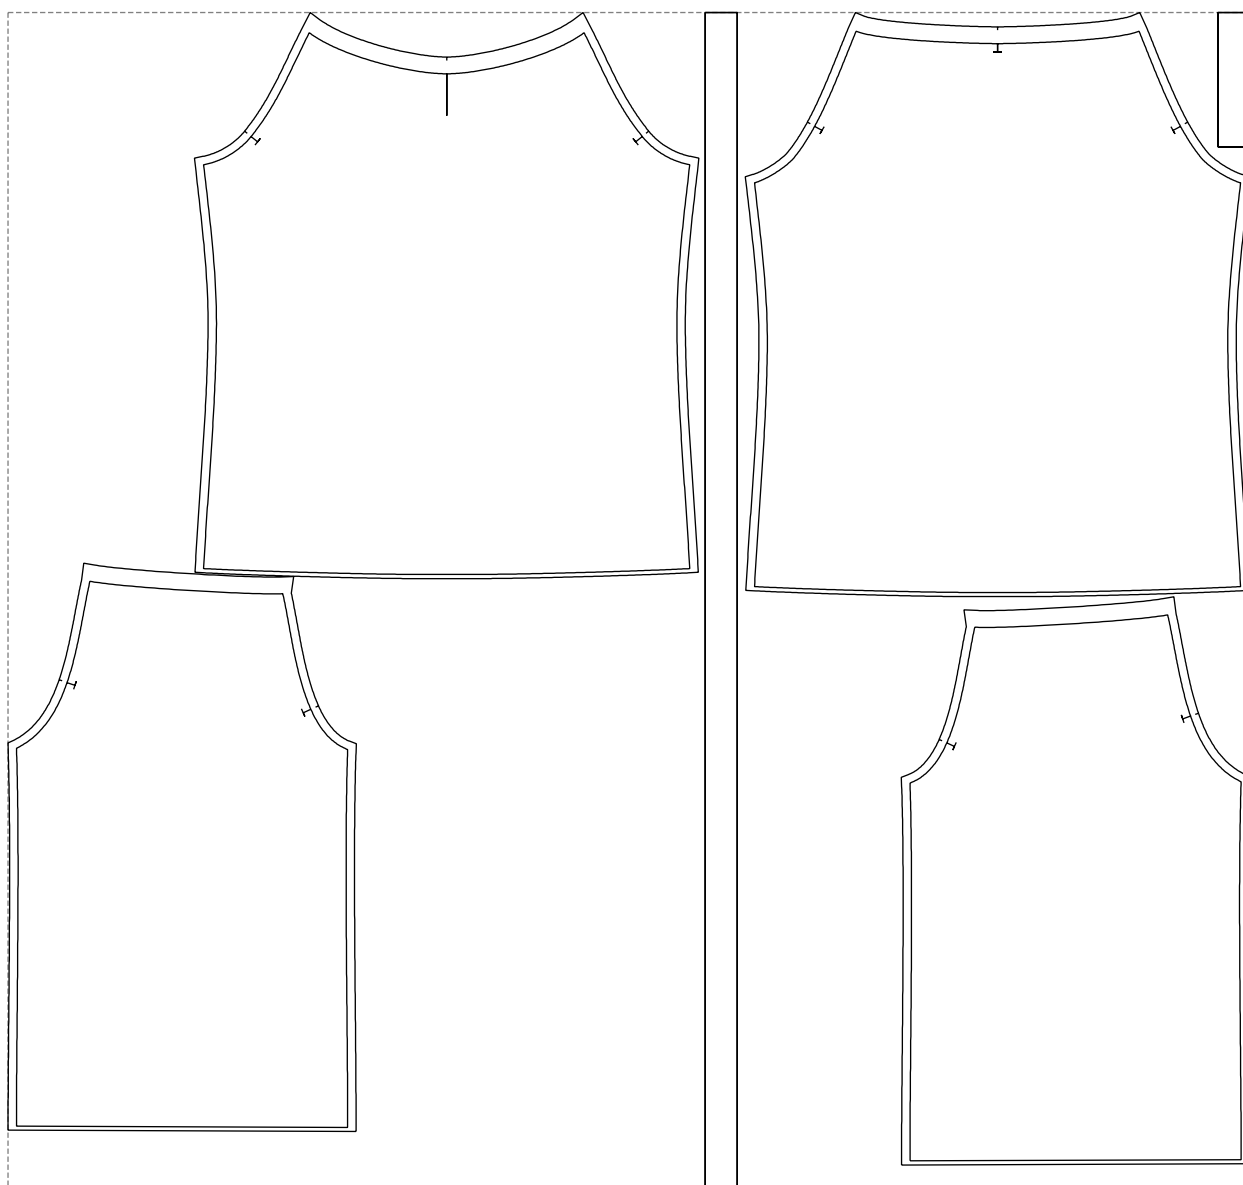

Not for print

Paper size: A4, size:1257.55 x1400.00 mm

Example

size:1478.92 x1400.00 mm

Maneken =1 ver.0

rz_1=170

rz_16=92

rz_17=78.8

rz_18=71.8

rz_19=100

rz_20=98.1

.
.
.