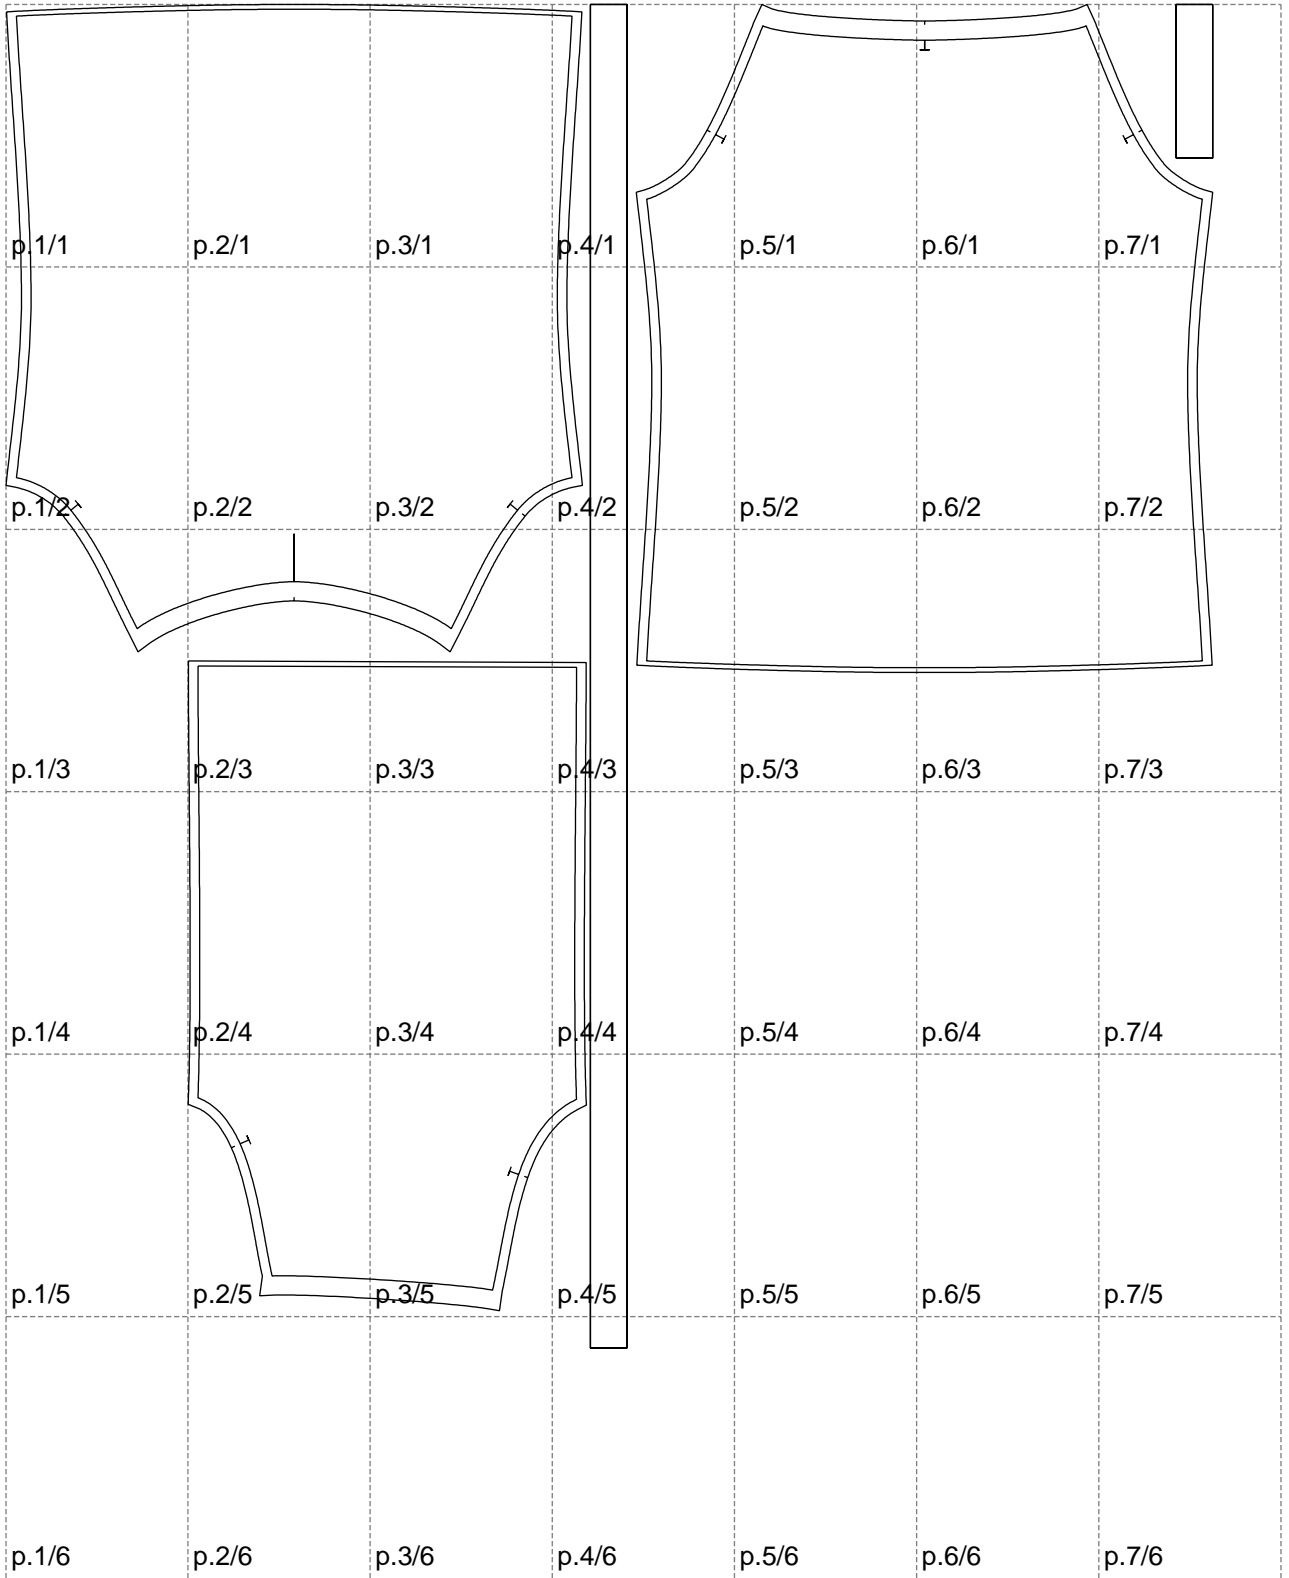

Not for print

Paper size: A4, size:1257.55 x1400.00 mm

Example

size:1478.92 x1400.00 mm

Maneken =1 ver.0

rz_1=170

rz_16=92

rz_17=78.8

rz_18=71.8

rz_19=100

rz_20=98.1

.
.
.