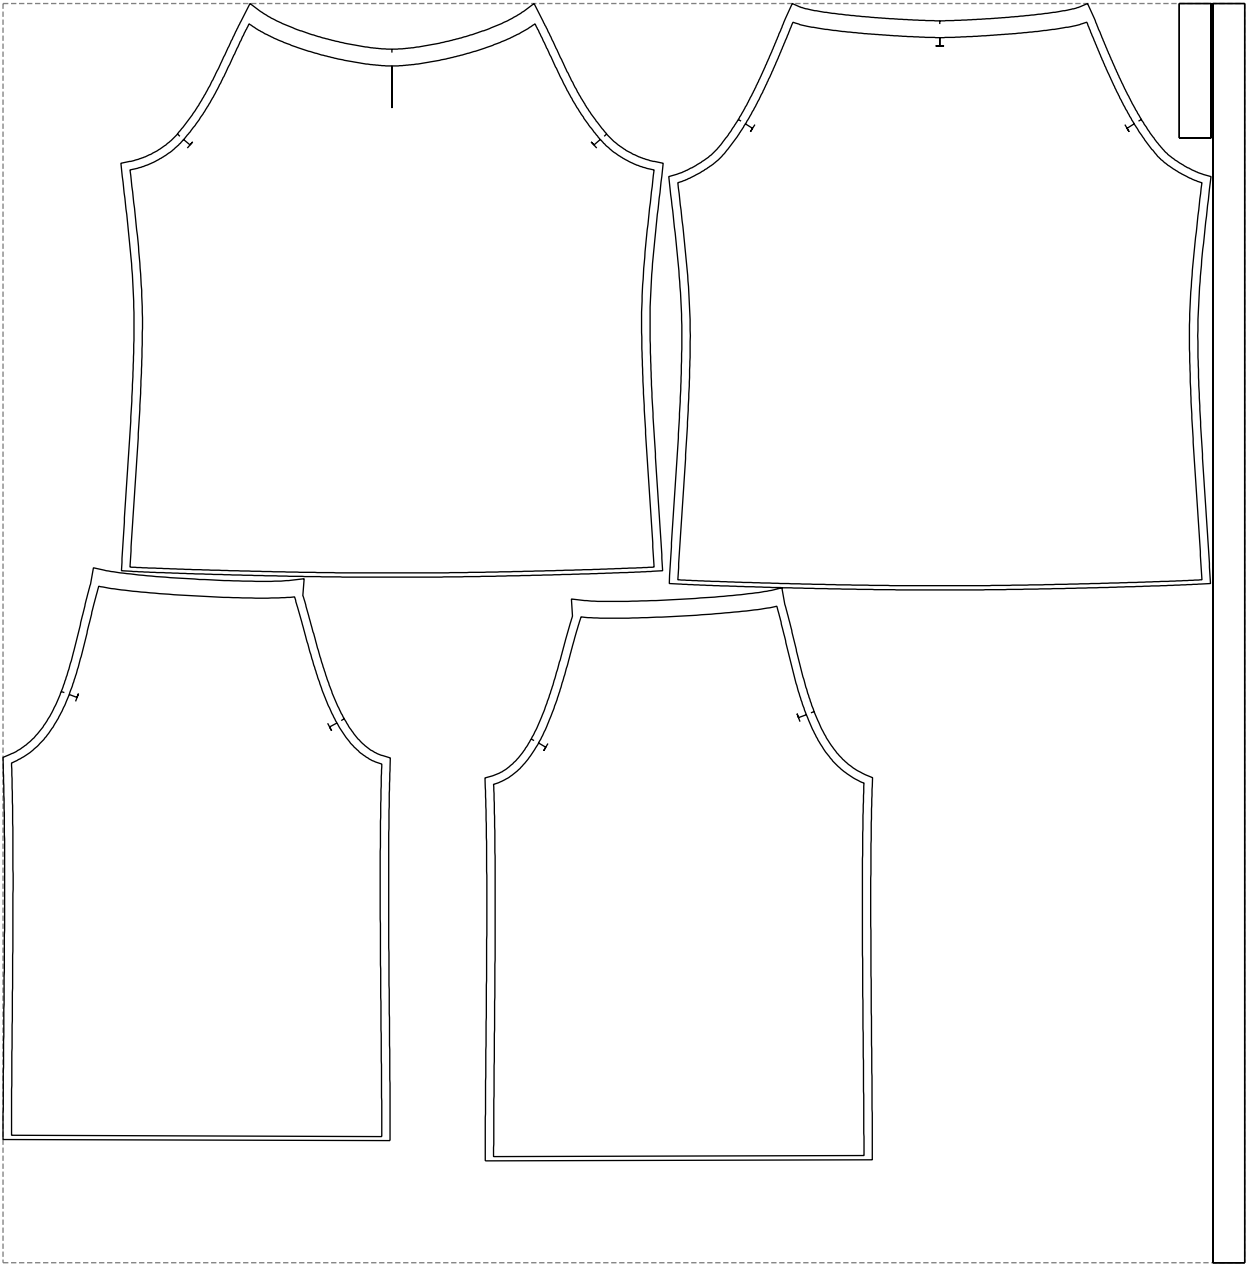

Not for print

Paper size: A4, size:1378.99 x1500.00 mm

# Example

size:1478.85 x1500.00 mm

Maneken =1 ver.0

rz\_1=170

rz\_16=100

rz\_17=85.4

rz\_18=80.2

rz\_19=108

rz\_20=105.4

---

. . . . .  
. . . . .  
. . . . .