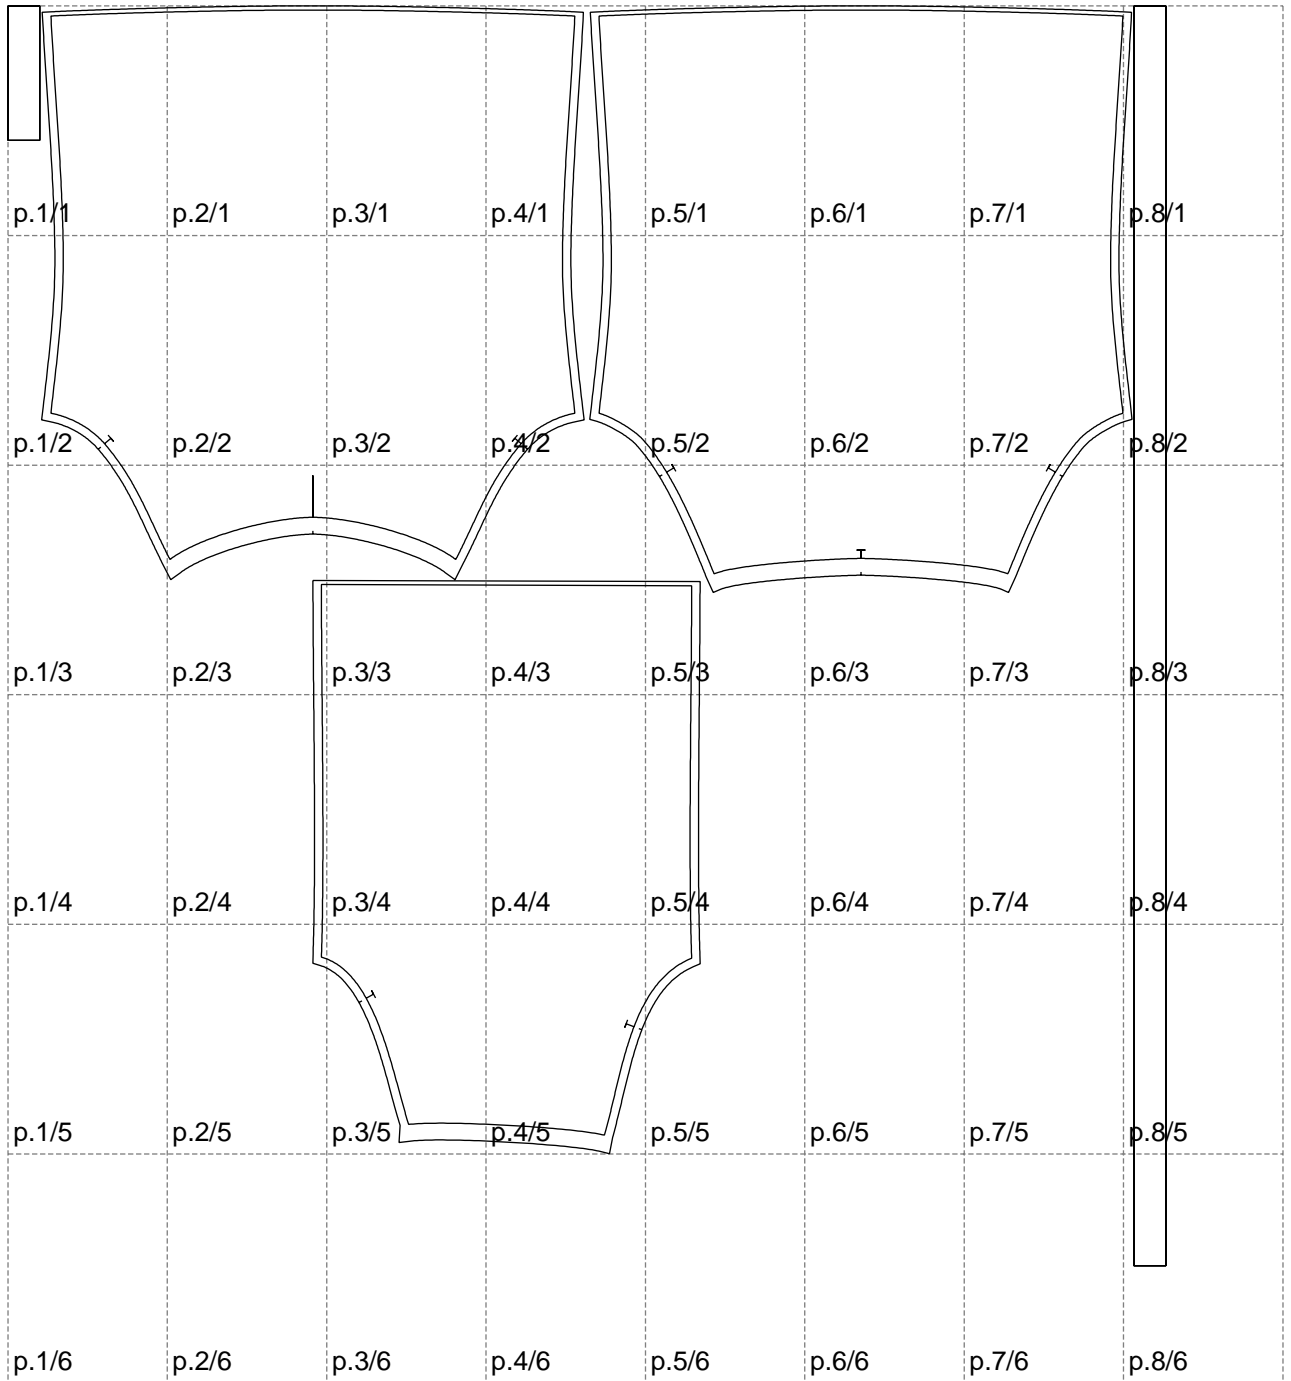

Not for print

Paper size: A4, size:1378.99 x1500.00 mm

# Example

size:1478.85 x1500.00 mm

Maneken =1 ver.0

rz\_1=170

rz\_16=100

rz\_17=85.4

rz\_18=80.2

rz\_19=108

rz\_20=105.4

---

. . . . .  
. . . . .  
. . . . .