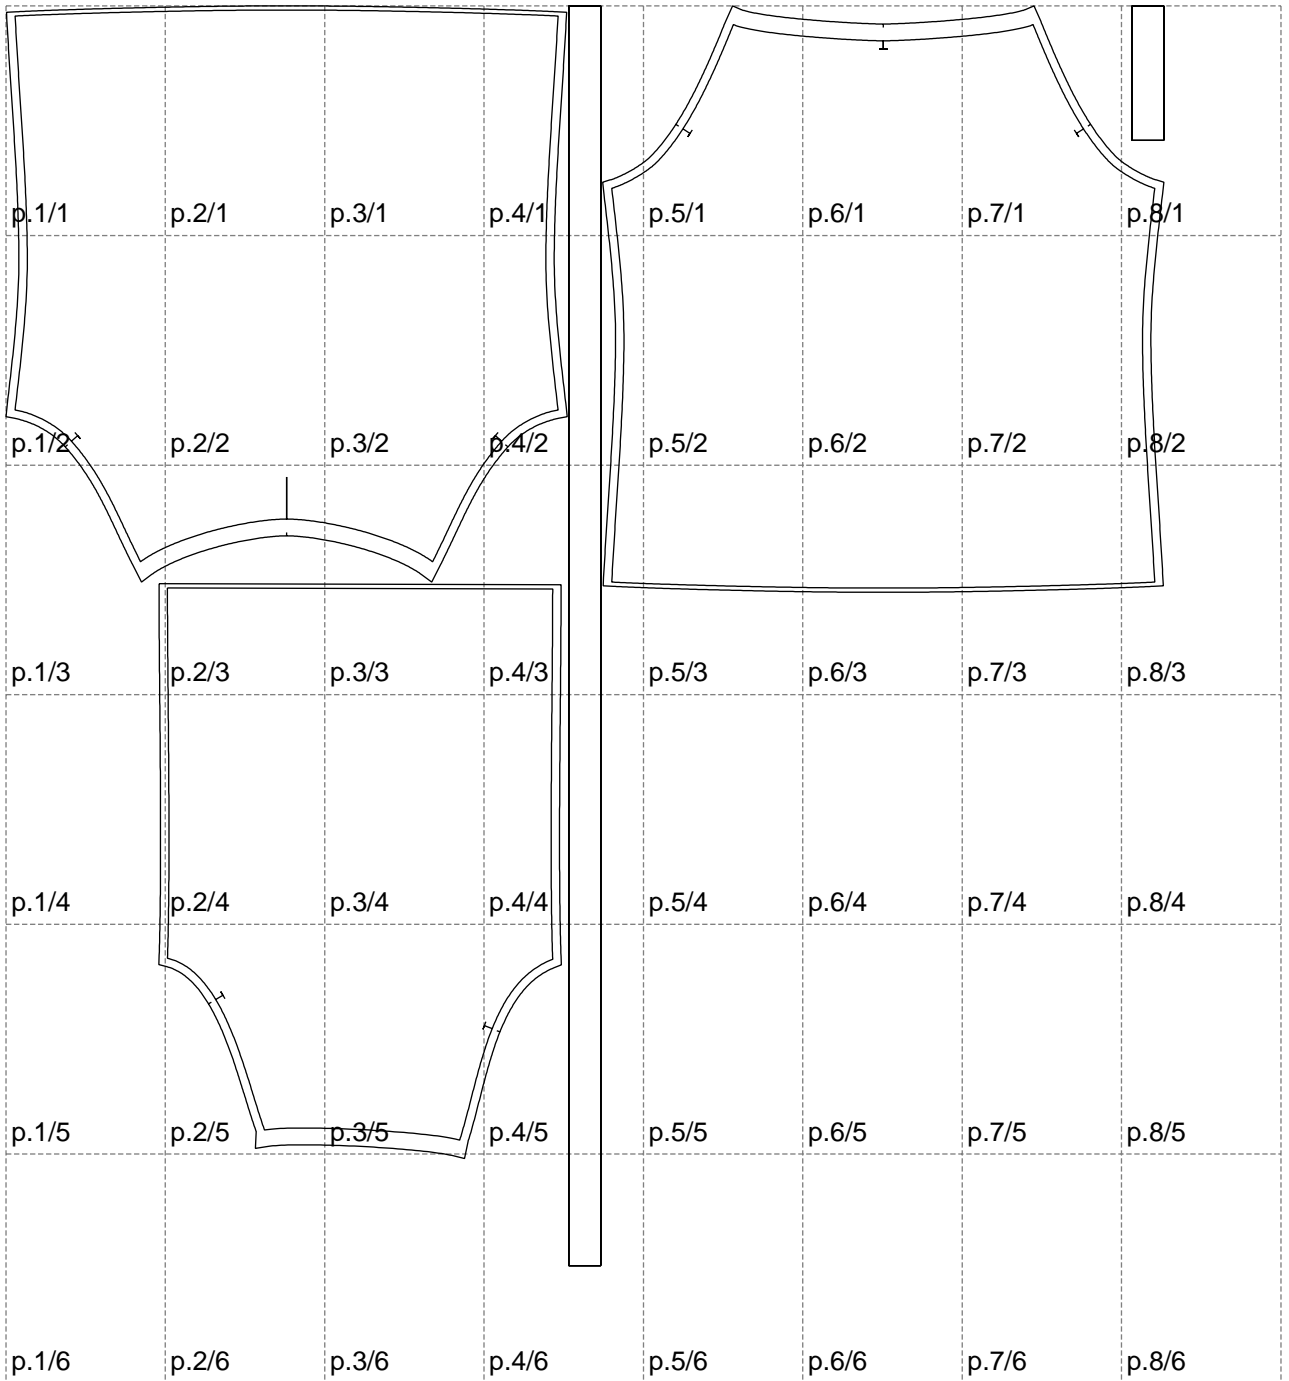

Not for print

Paper size: A4, size:1378.99 x1500.00 mm

# Example

size:1478.81 x1500.00 mm

Maneken =1 ver.0

rz\_1=170

rz\_16=104

rz\_17=88.9

rz\_18=84.4

rz\_19=112

rz\_20=109.3

---

. . . . .  
. . . . .  
. . . . .