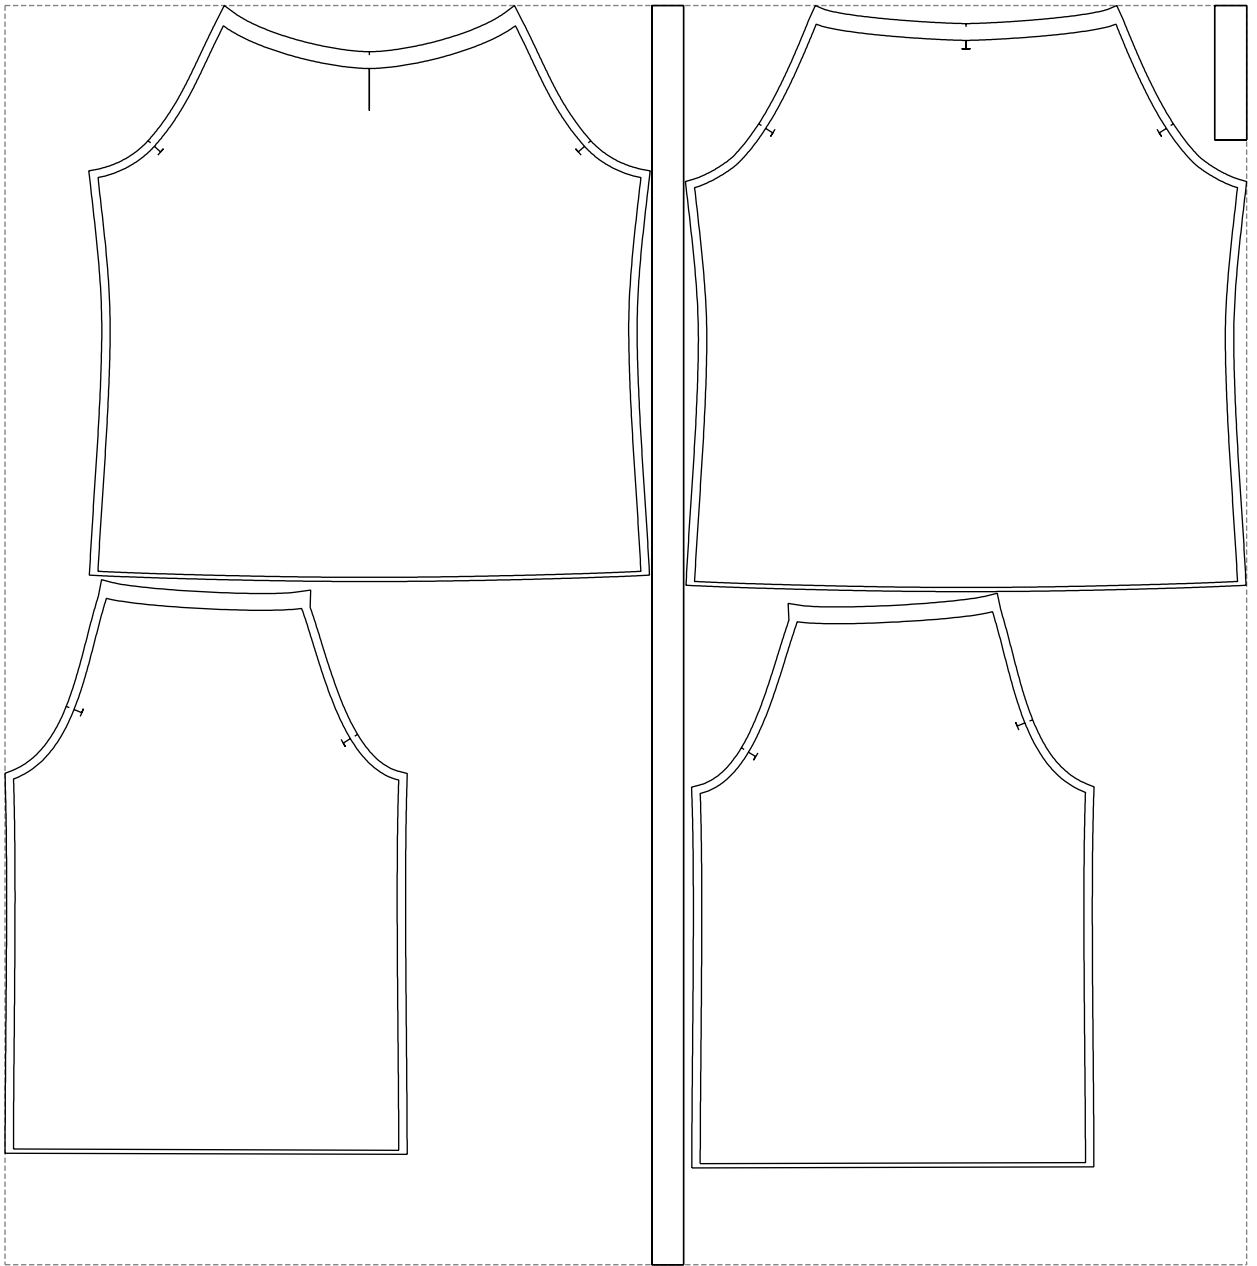

Not for print

Paper size: A4, size:1378.99 x1500.00 mm

# Example

size:1478.81 x1500.00 mm

Maneken =1 ver.0

rz\_1=170

rz\_16=104

rz\_17=88.9

rz\_18=84.4

rz\_19=112