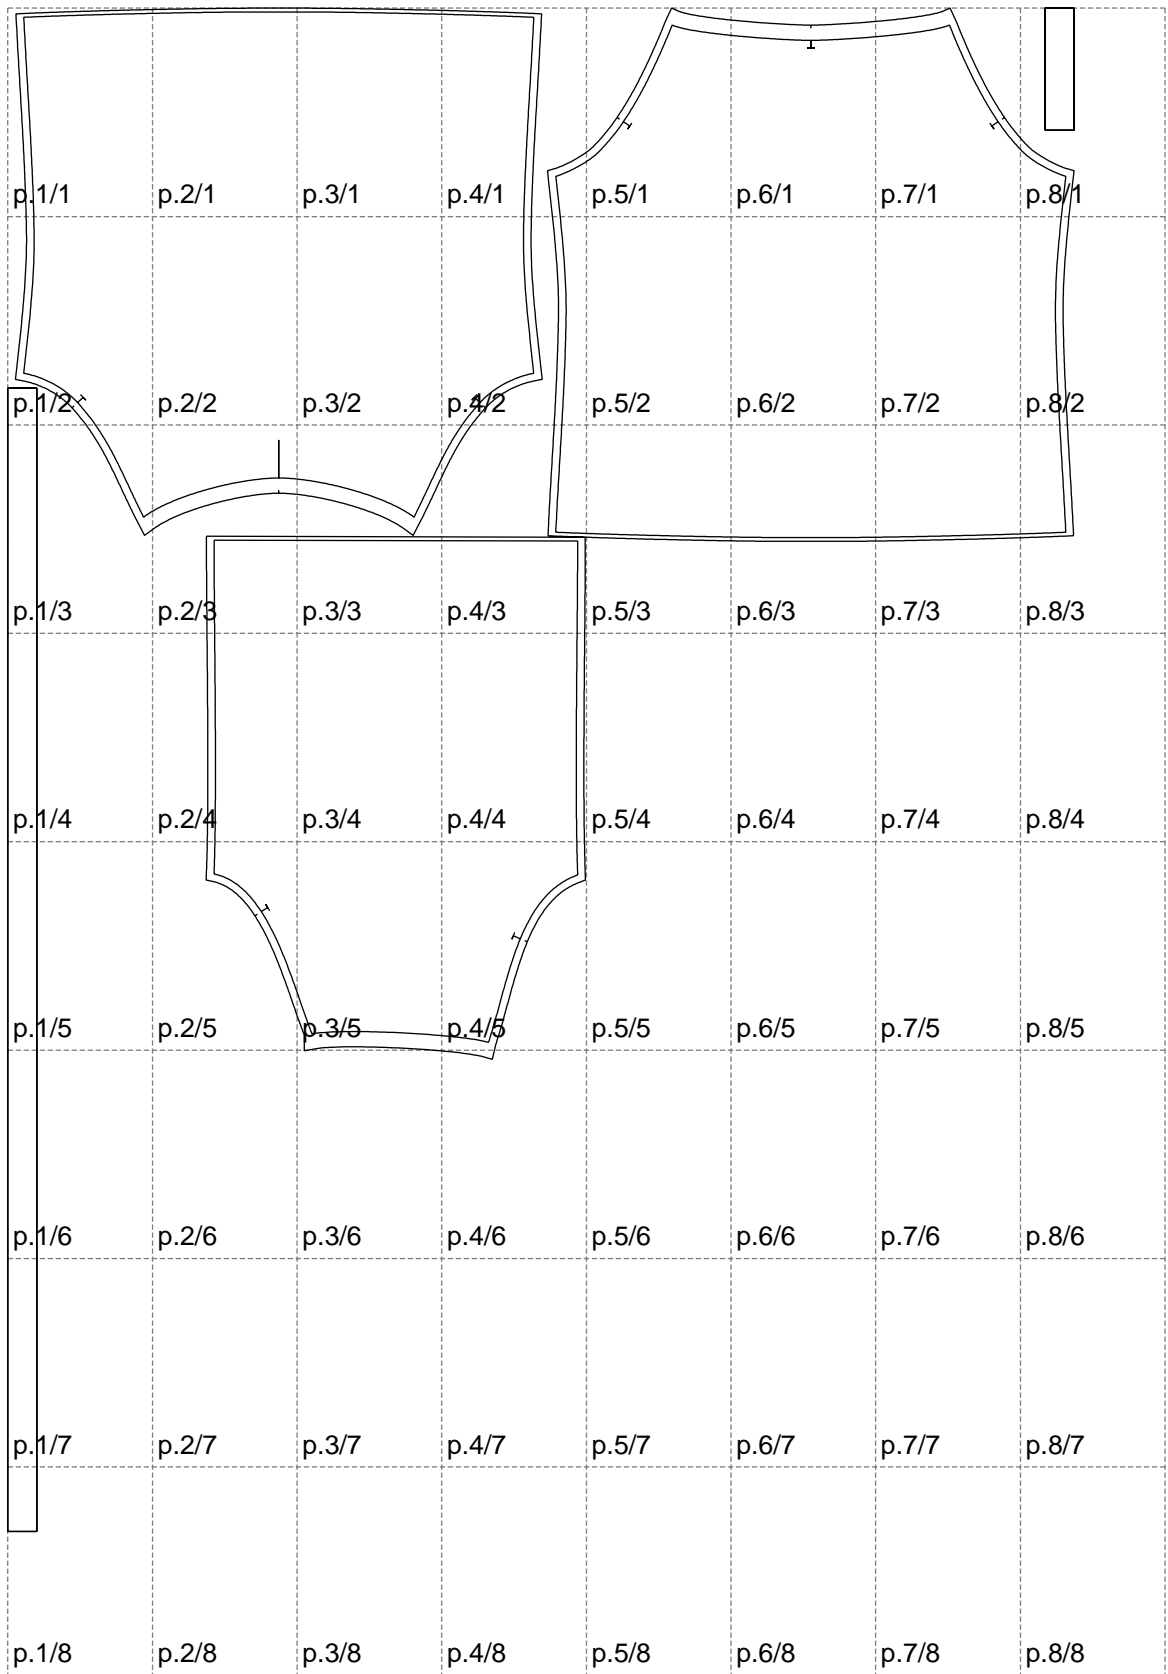

Not for print

Paper size: A4, size:1399.00 x1998.49 mm

# Example

size:1428.95 x1500.00 mm

Maneken =1 ver.0

rz\_1=170

rz\_16=108

rz\_17=92.5

rz\_18=89.2

rz\_19=116

rz\_20=113

---

. . . . .  
. . . . .  
. . . . .