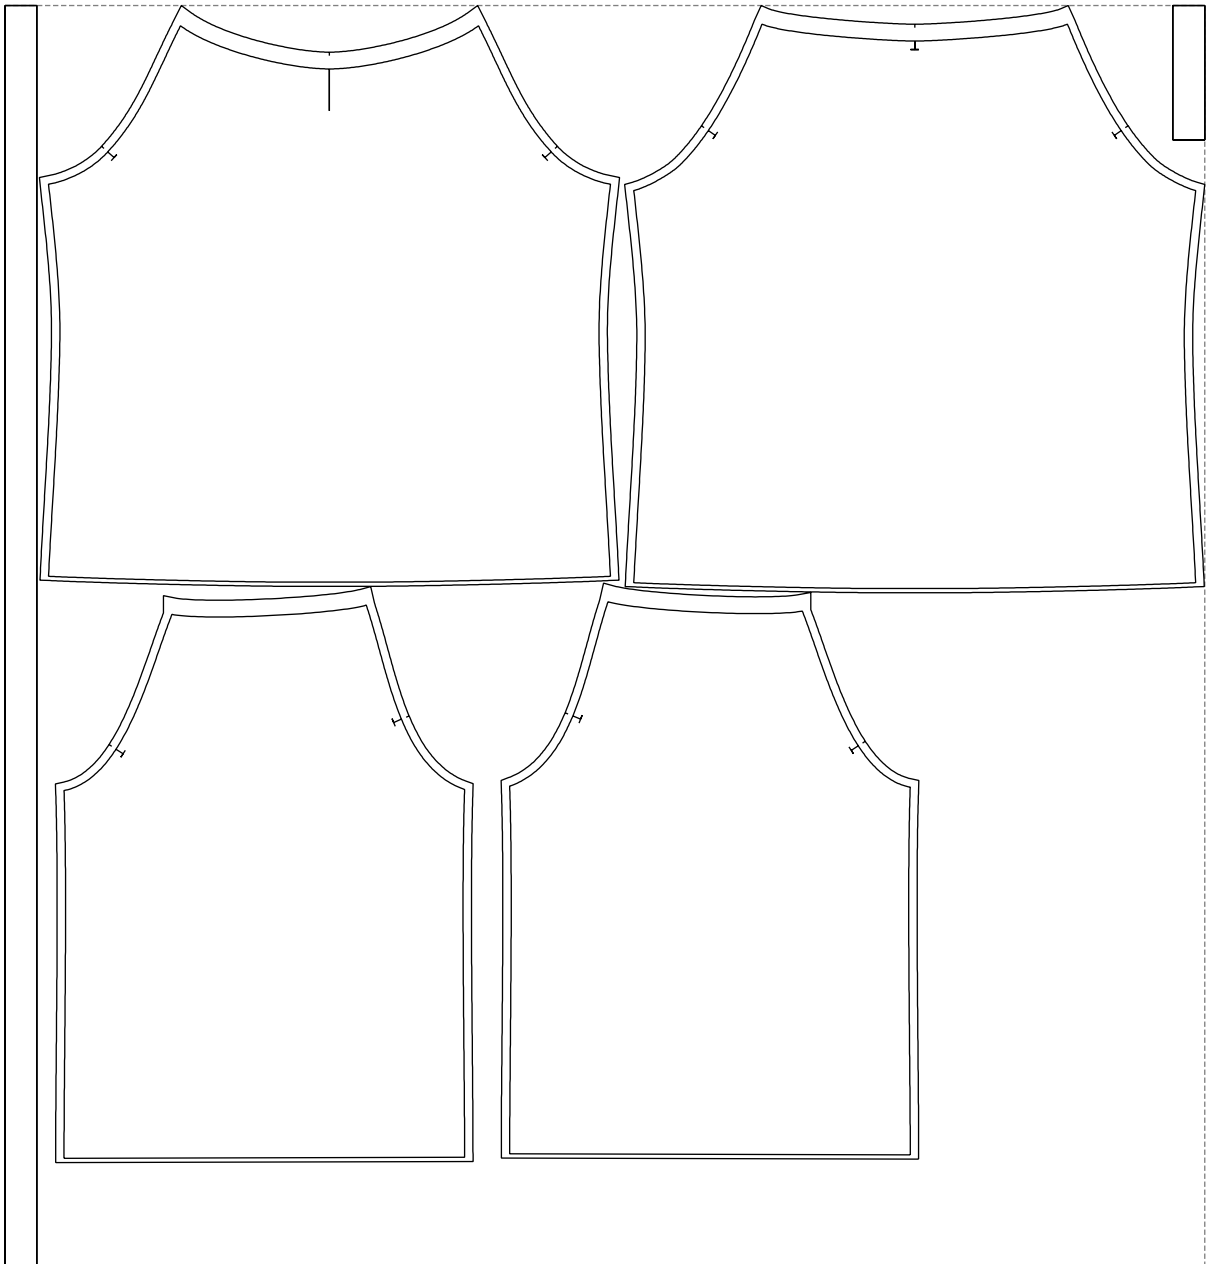

Not for print

Paper size: A4, size:1399.00 x1998.49 mm

# Example

size:1428.95 x1500.00 mm

Maneken =1 ver.0

rz\_1=170

rz\_16=108

rz\_17=92.5

rz\_18=89.2

rz\_19=116