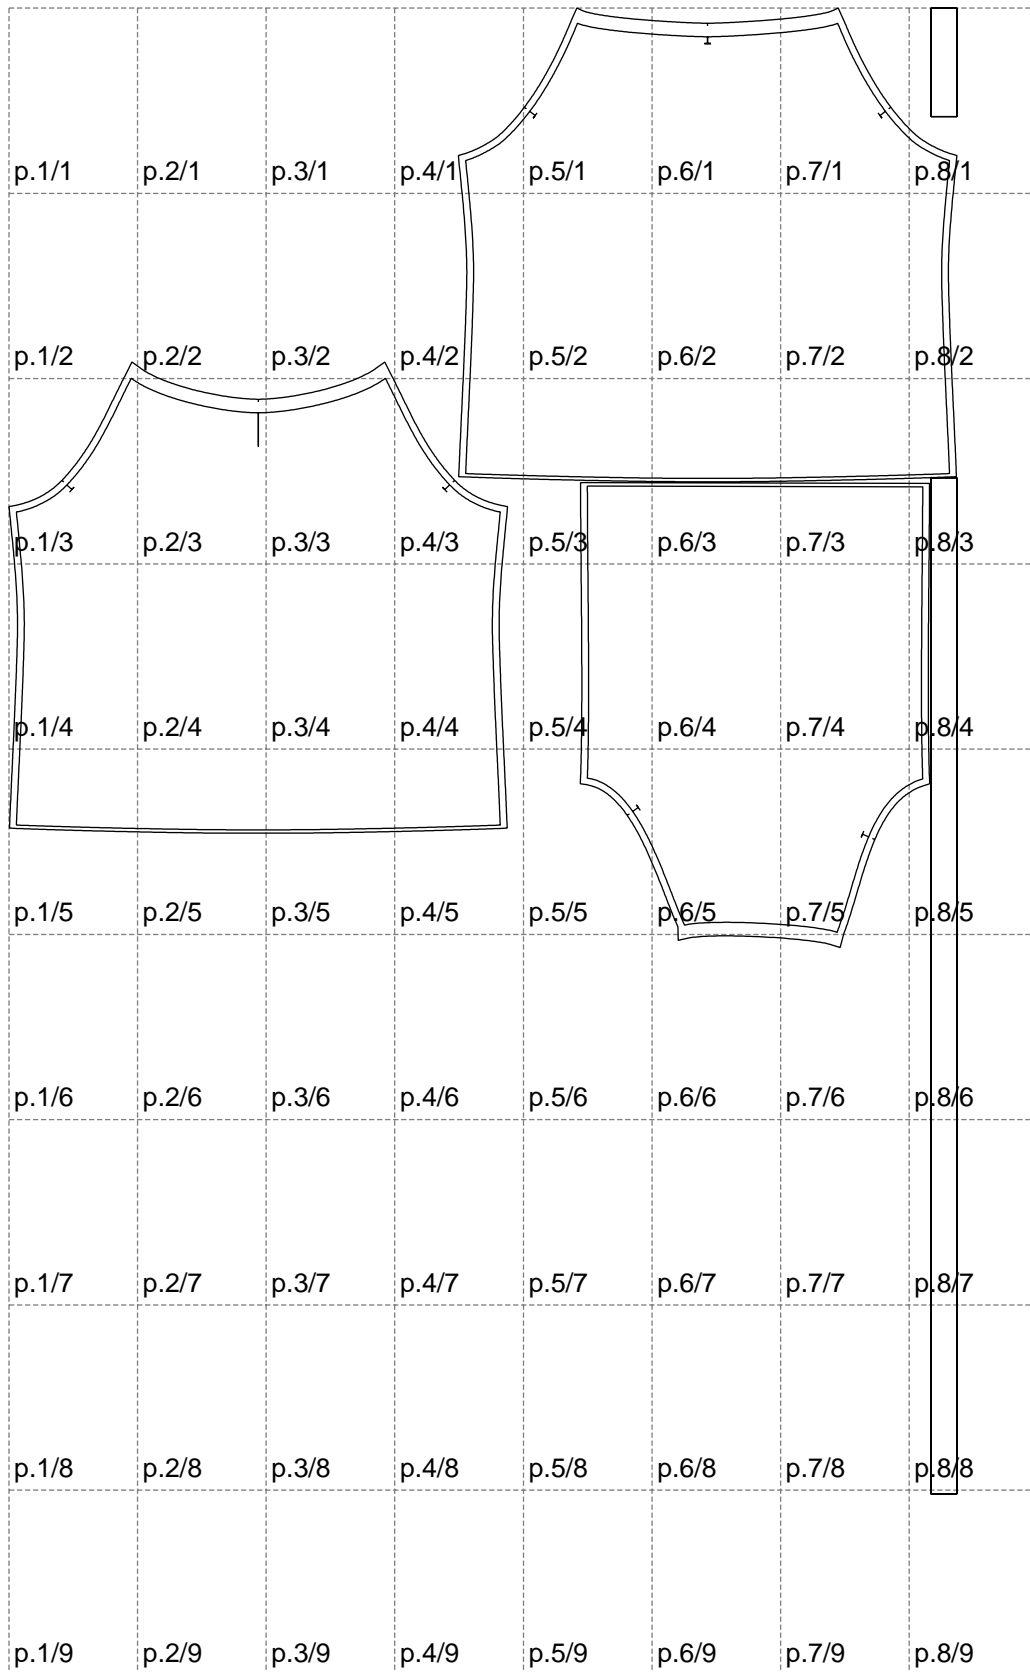

Not for print

Paper size: A4, size:1399.00 x2192.94 mm

# Example

size:1478.92 x2190.83 mm

Maneken =1 ver.0

rz\_1=170

rz\_16=116

rz\_17=100

rz\_18=98.8

rz\_19=124

rz\_20=121

---

. . . . .  
. . . . .  
. . . . .