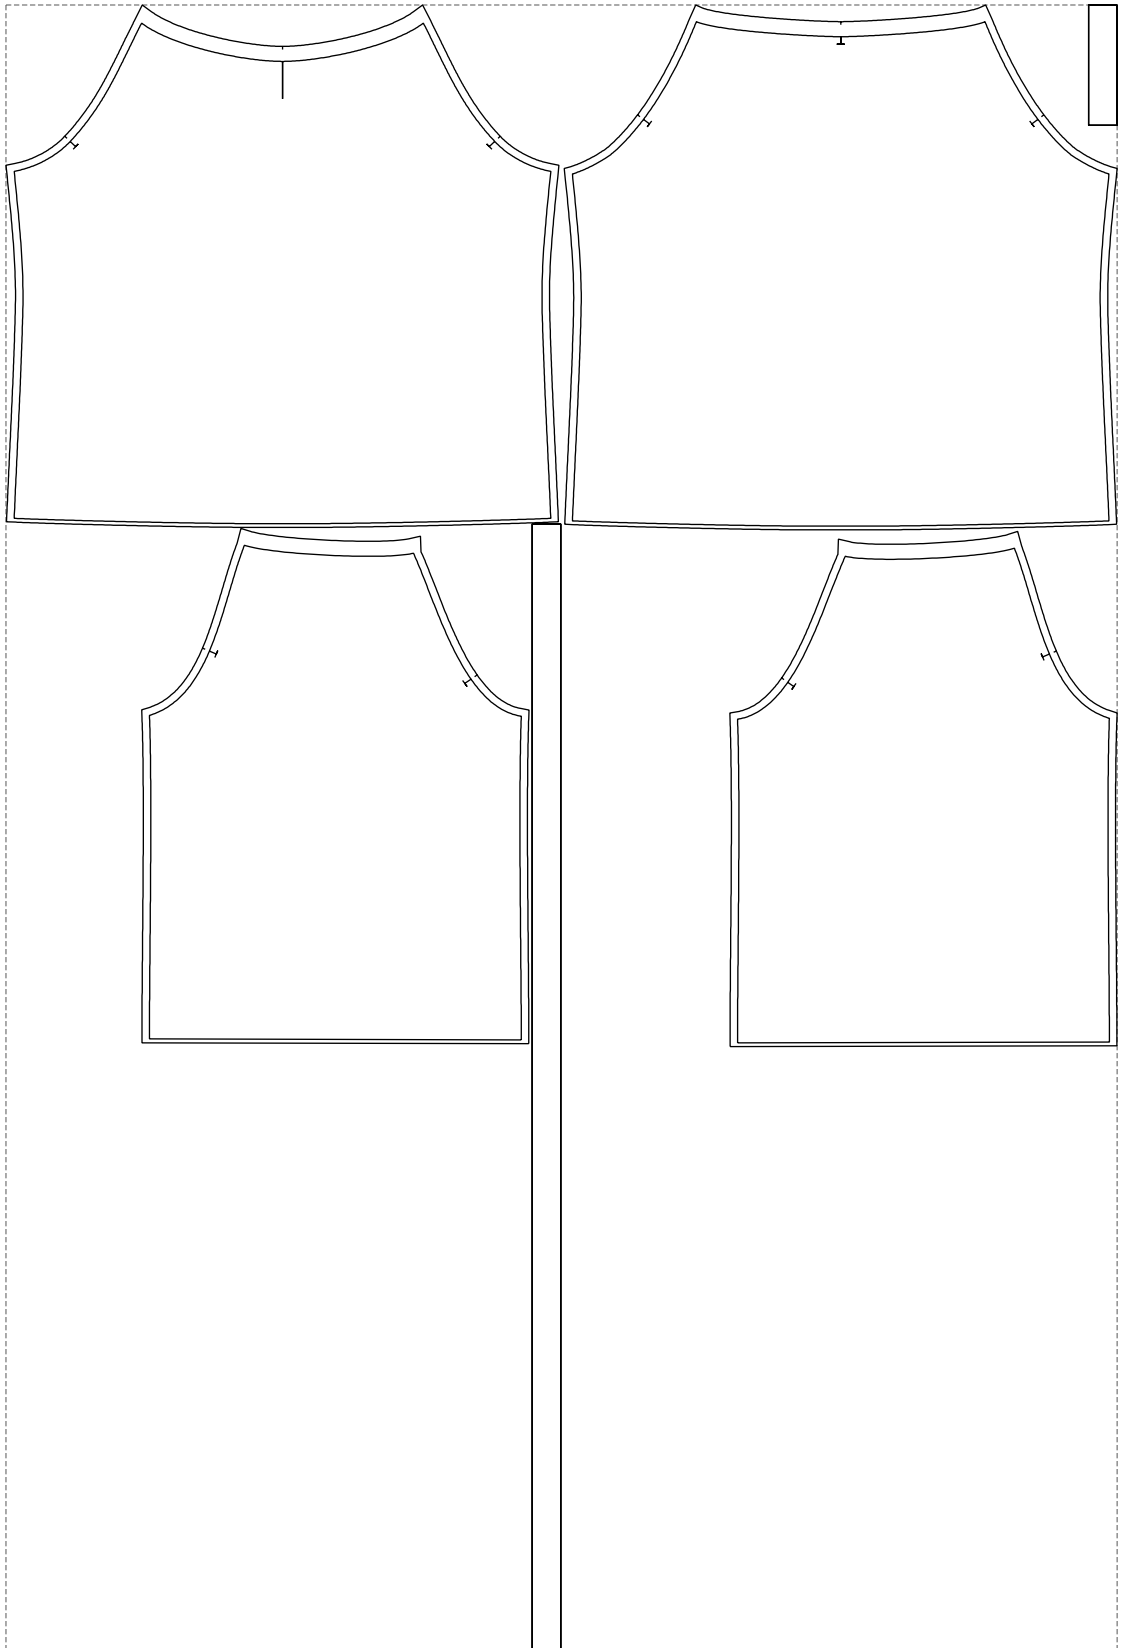

Not for print

Paper size: A4, size:1399.00 x2192.94 mm

# Example

size:1478.92 x2190.83 mm

Maneken =1 ver.0

rz\_1=170

rz\_16=116

rz\_17=100

rz\_18=98.8

rz\_19=124