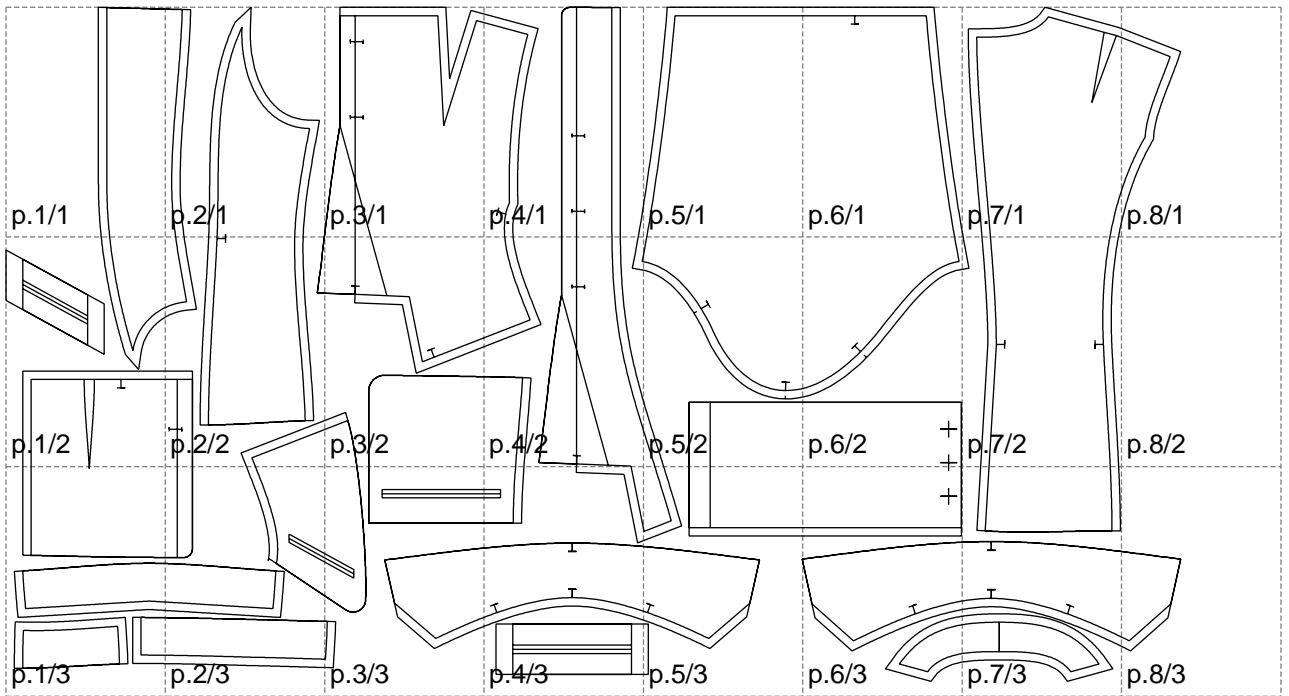

Not for print

Paper size: A4, size:1399.00 x802.61 mm

# Example

size:1499.00 x237.85 mm

Maneken =1 ver.0

rz\_1=170

rz\_16=92

rz\_17=78.8

rz\_18=71.8

rz\_19=100

rz\_20=98.1

---

. . . . .  
. . . . .  
. . . . .