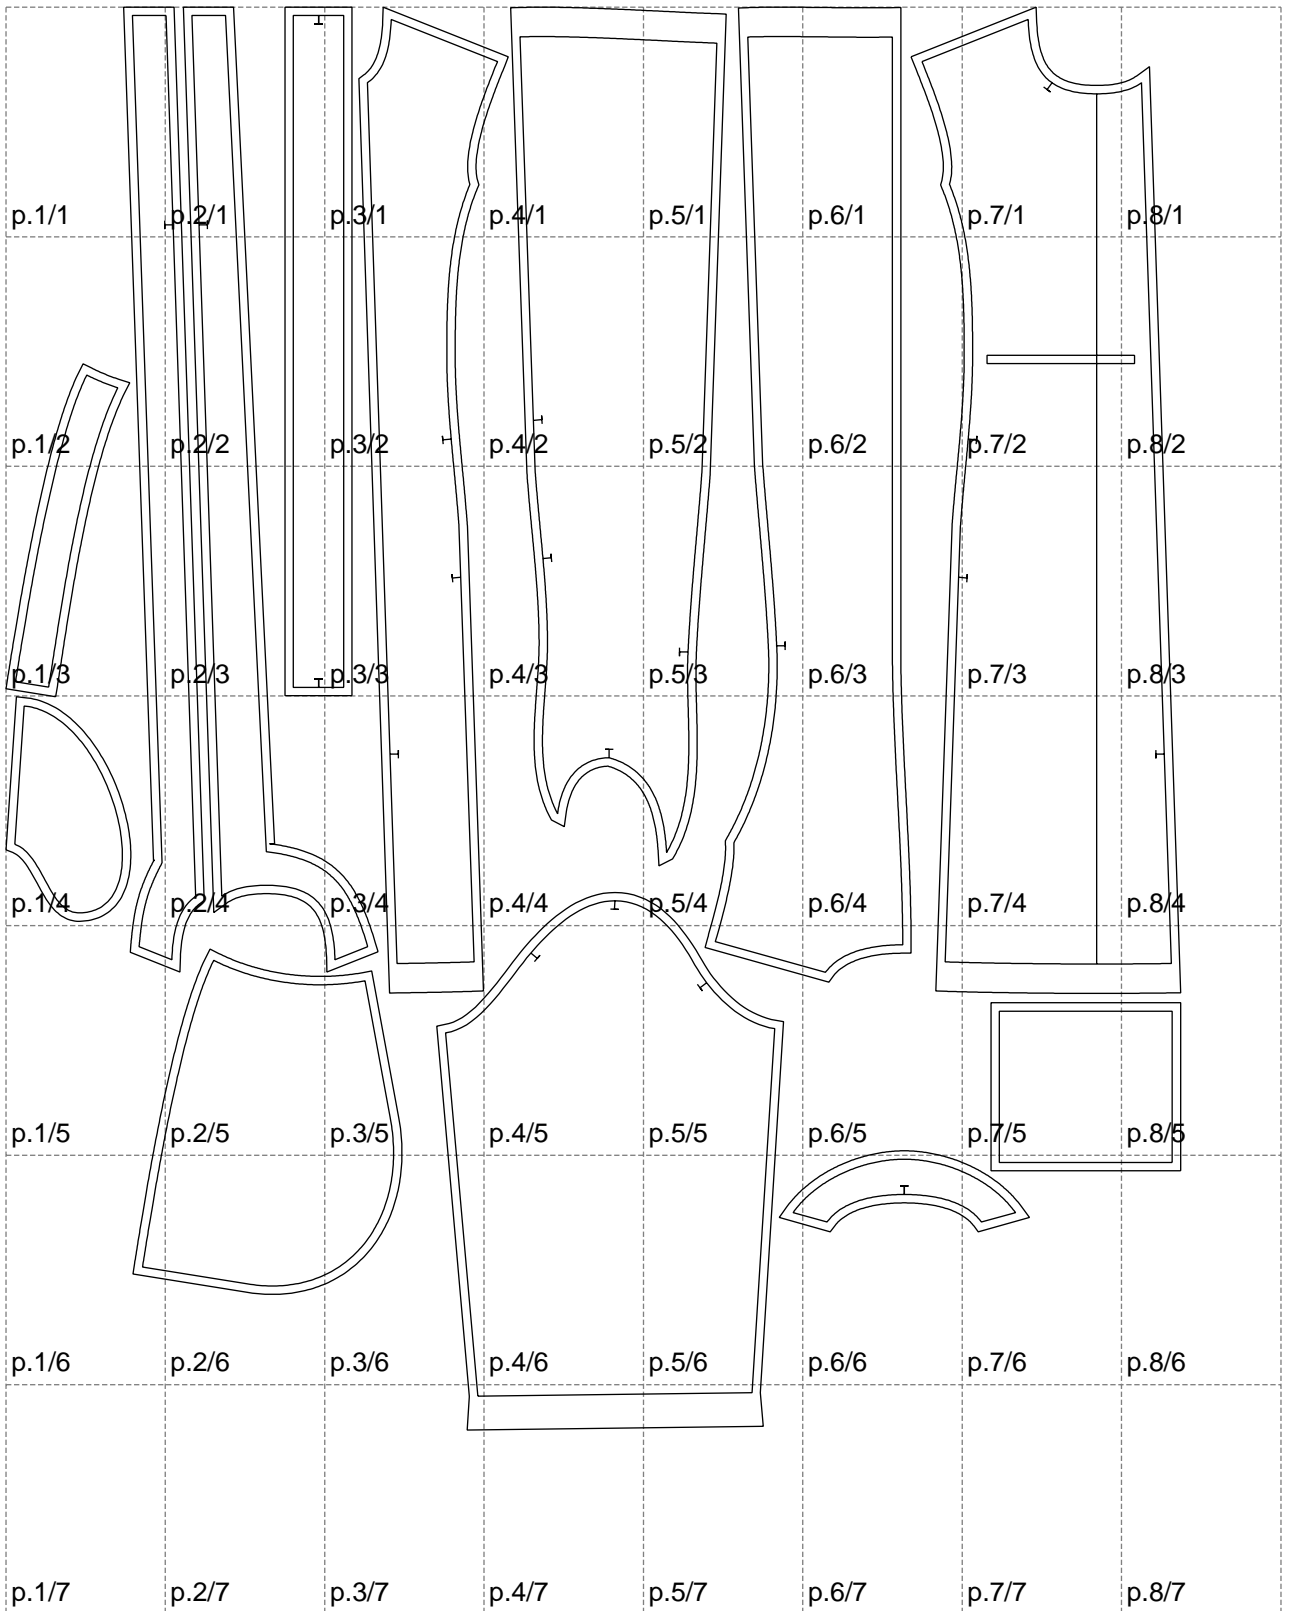

Not for print

Paper size: A4, size:1399.00 x1694.31 mm

# Example

size:80.00 x820.00 mm

Maneken =1 ver.0

rz\_1=170

rz\_16=88

rz\_17=75.6

rz\_18=67.6

rz\_19=96

rz\_20=94.6

---

. . . . .  
. . . . .  
. . . . .