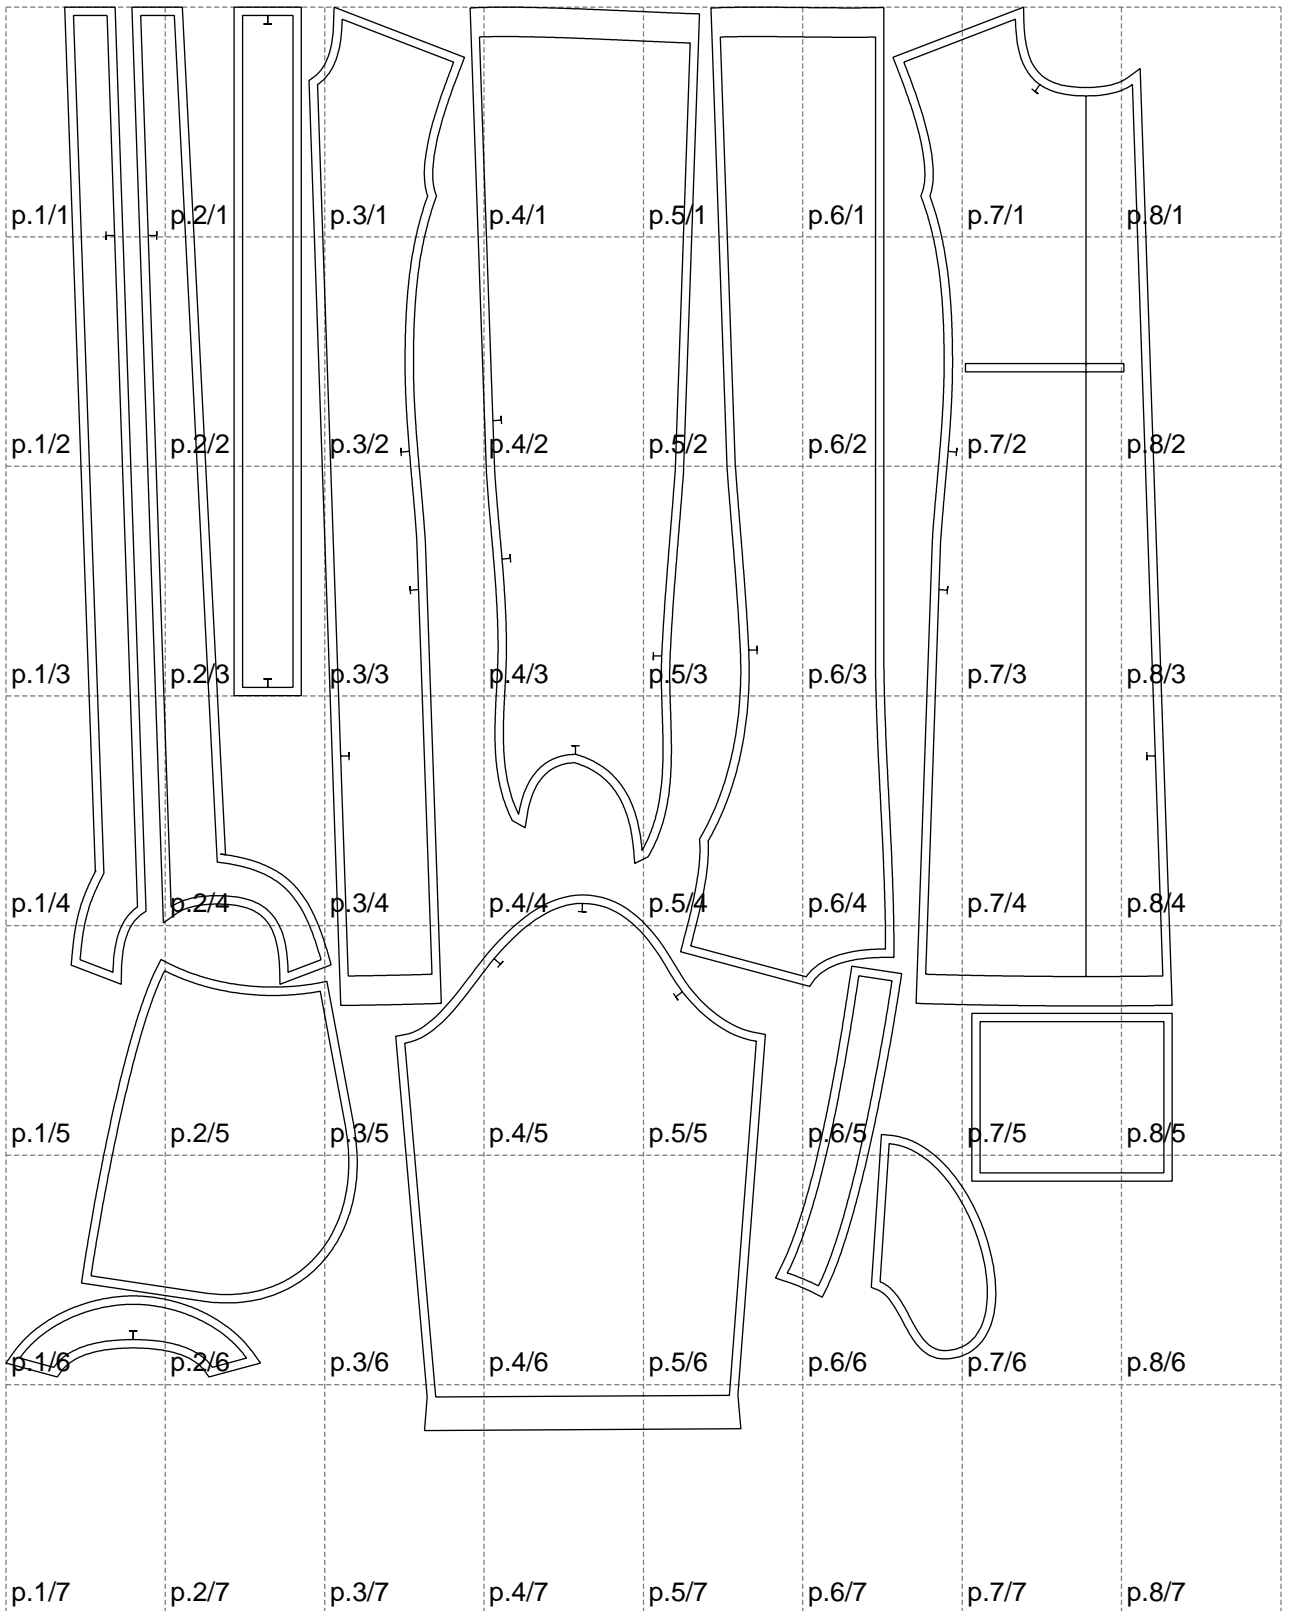

Not for print

Paper size: A4, size:1388.95 x1694.91 mm

# Example

size:80.00 x820.00 mm

Maneken =1 ver.0

rz\_1=170

rz\_16=96

rz\_17=82

rz\_18=76

rz\_19=104

rz\_20=101.8

---

. . . . .  
. . . . .  
. . . . .