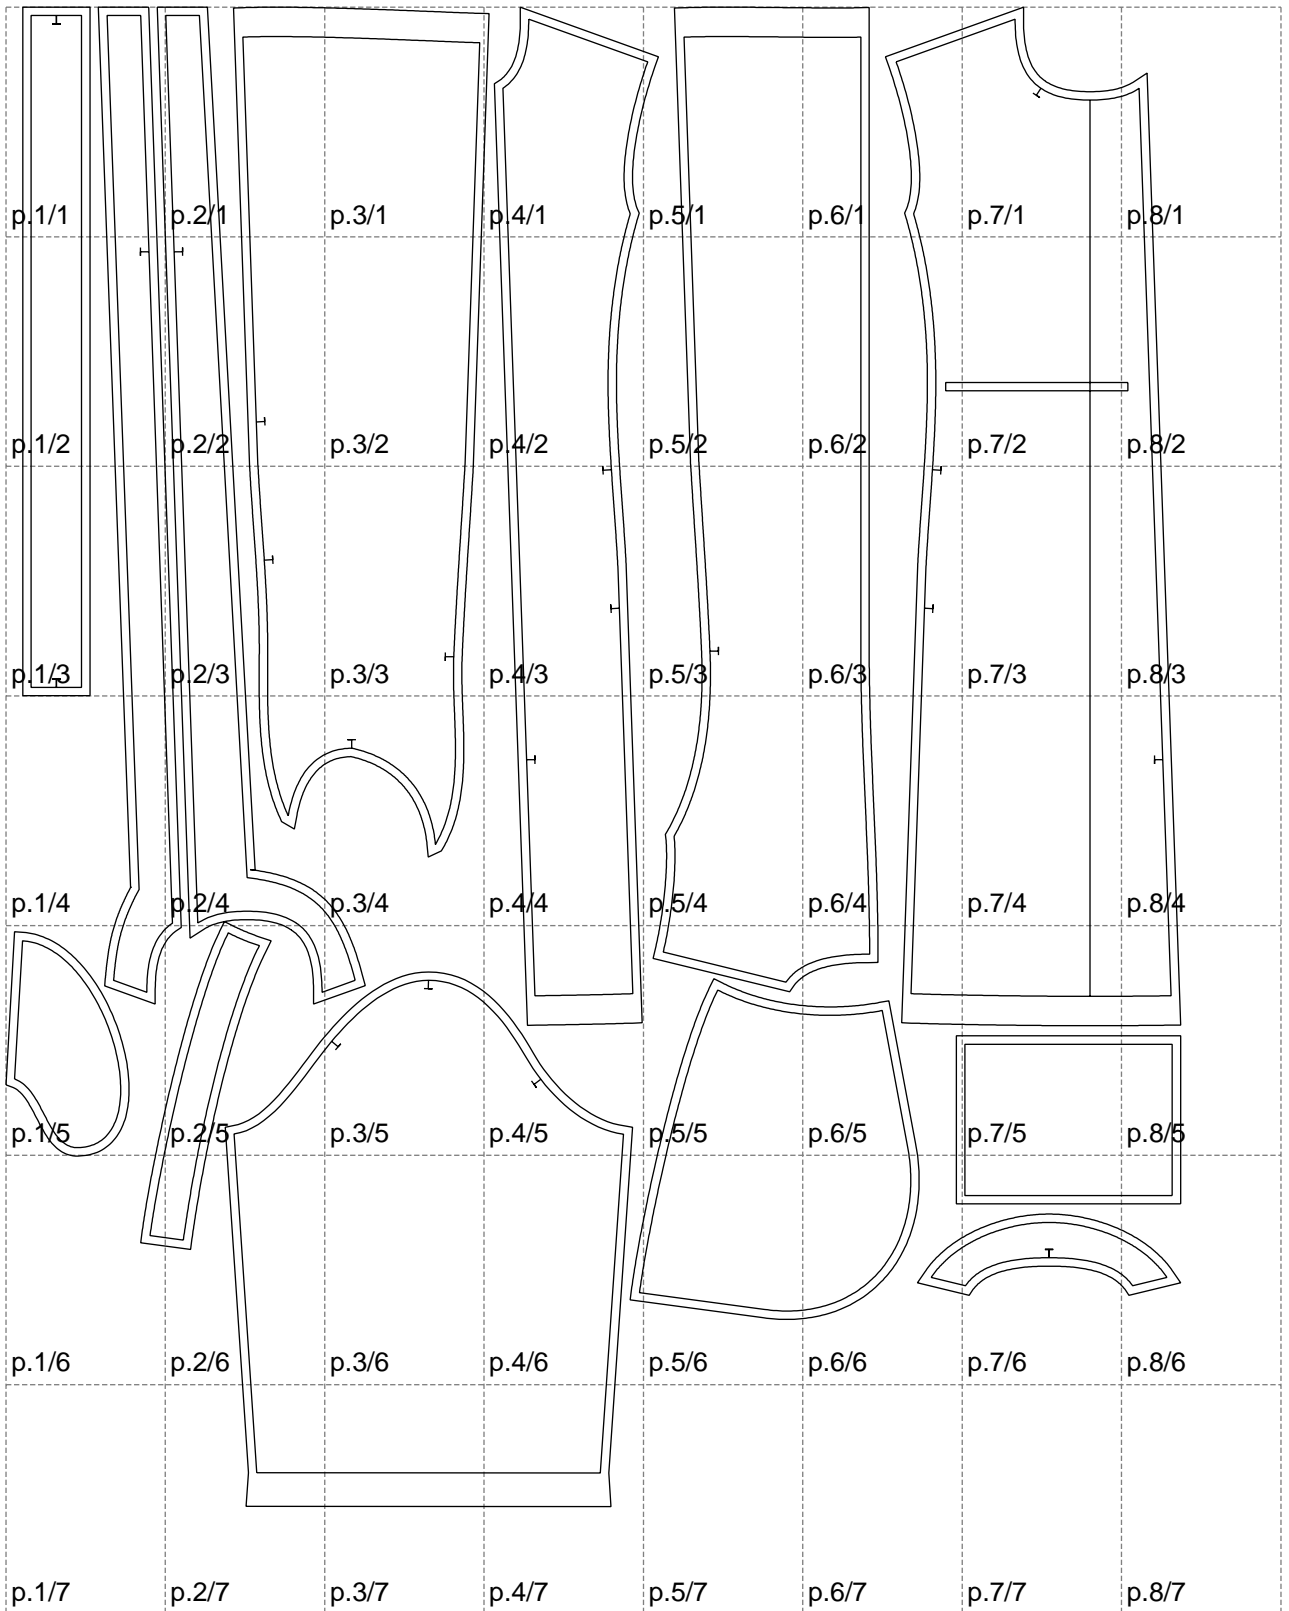

Not for print

Paper size: A4, size:1399.00 x1785.44 mm

# Example

size:80.00 x820.00 mm

Maneken =1 ver.0

rz\_1=170

rz\_16=112

rz\_17=96.2

rz\_18=94

rz\_19=120

rz\_20=117

---

. . . . .  
. . . . .  
. . . . .