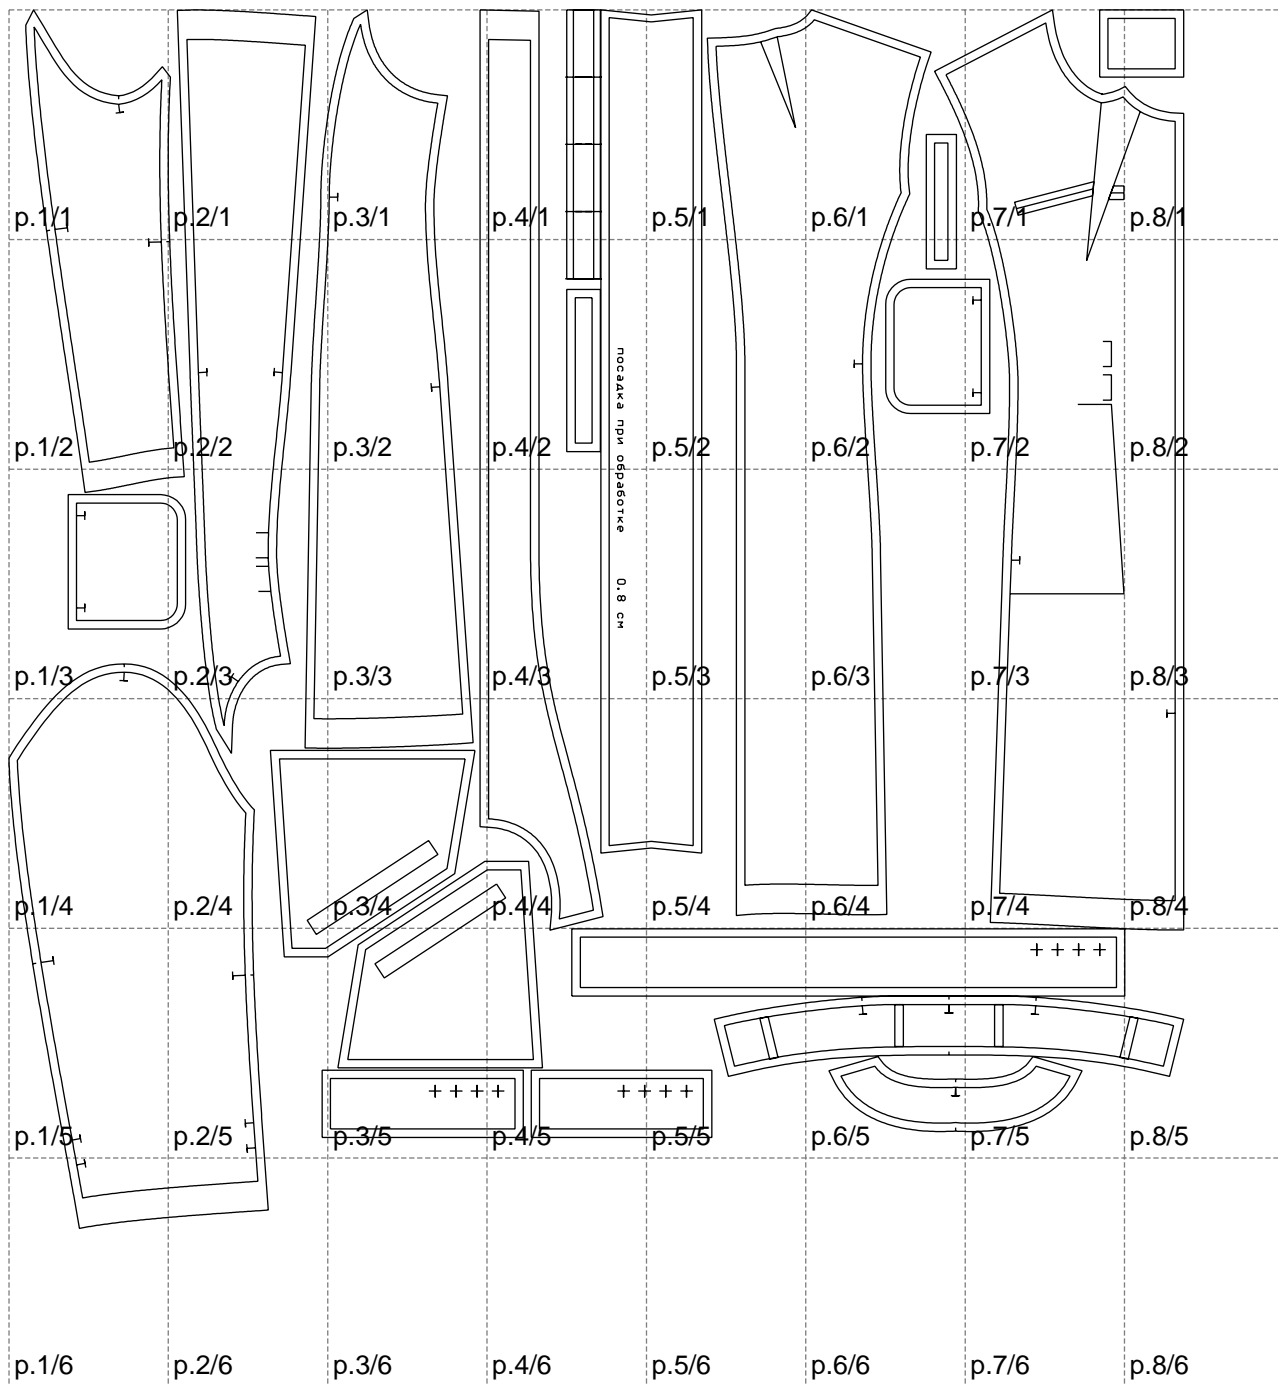

Not for print

Paper size: A4, size:1399.00 x1450.82 mm

# Example

size:1499.00 x2704.40 mm

Maneken =1 ver.0

rz\_1=170

rz\_16=104

rz\_17=88.9

rz\_18=84.4

rz\_19=112

rz\_20=109.3

---

. . . . .  
. . . . .  
. . . . .