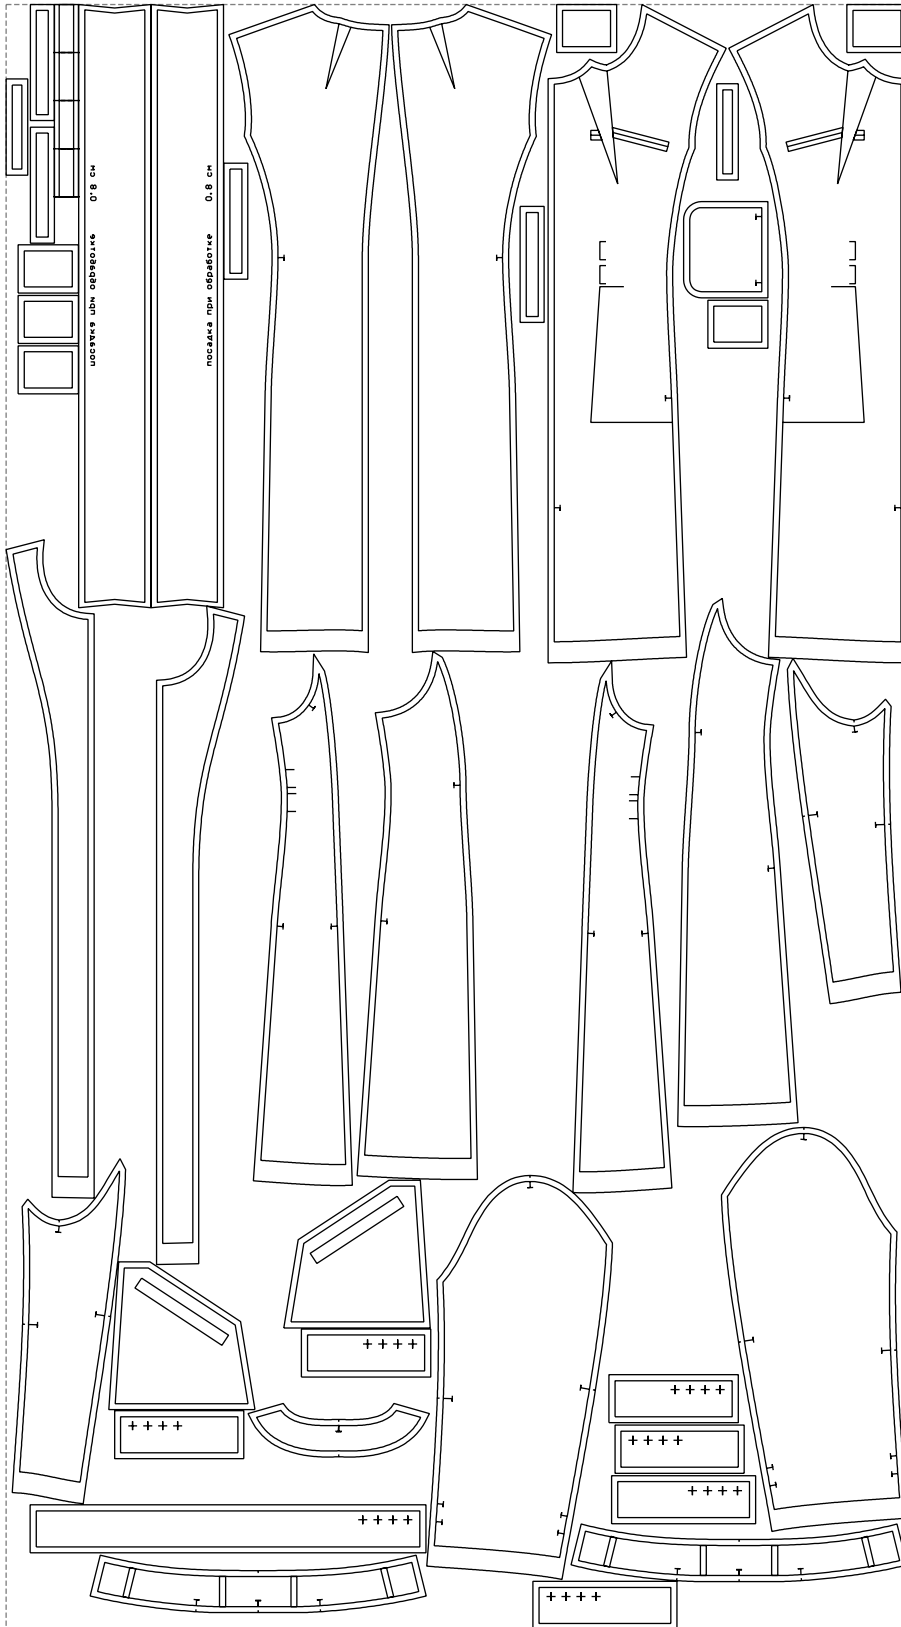

Not for print

Paper size: A4, size:1399.00 x1450.82 mm

# Example

size:1499.00 x2704.40 mm

Maneken =1 ver.0

rz\_1=170

rz\_16=104

rz\_17=88.9

rz\_18=84.4

rz\_19=112