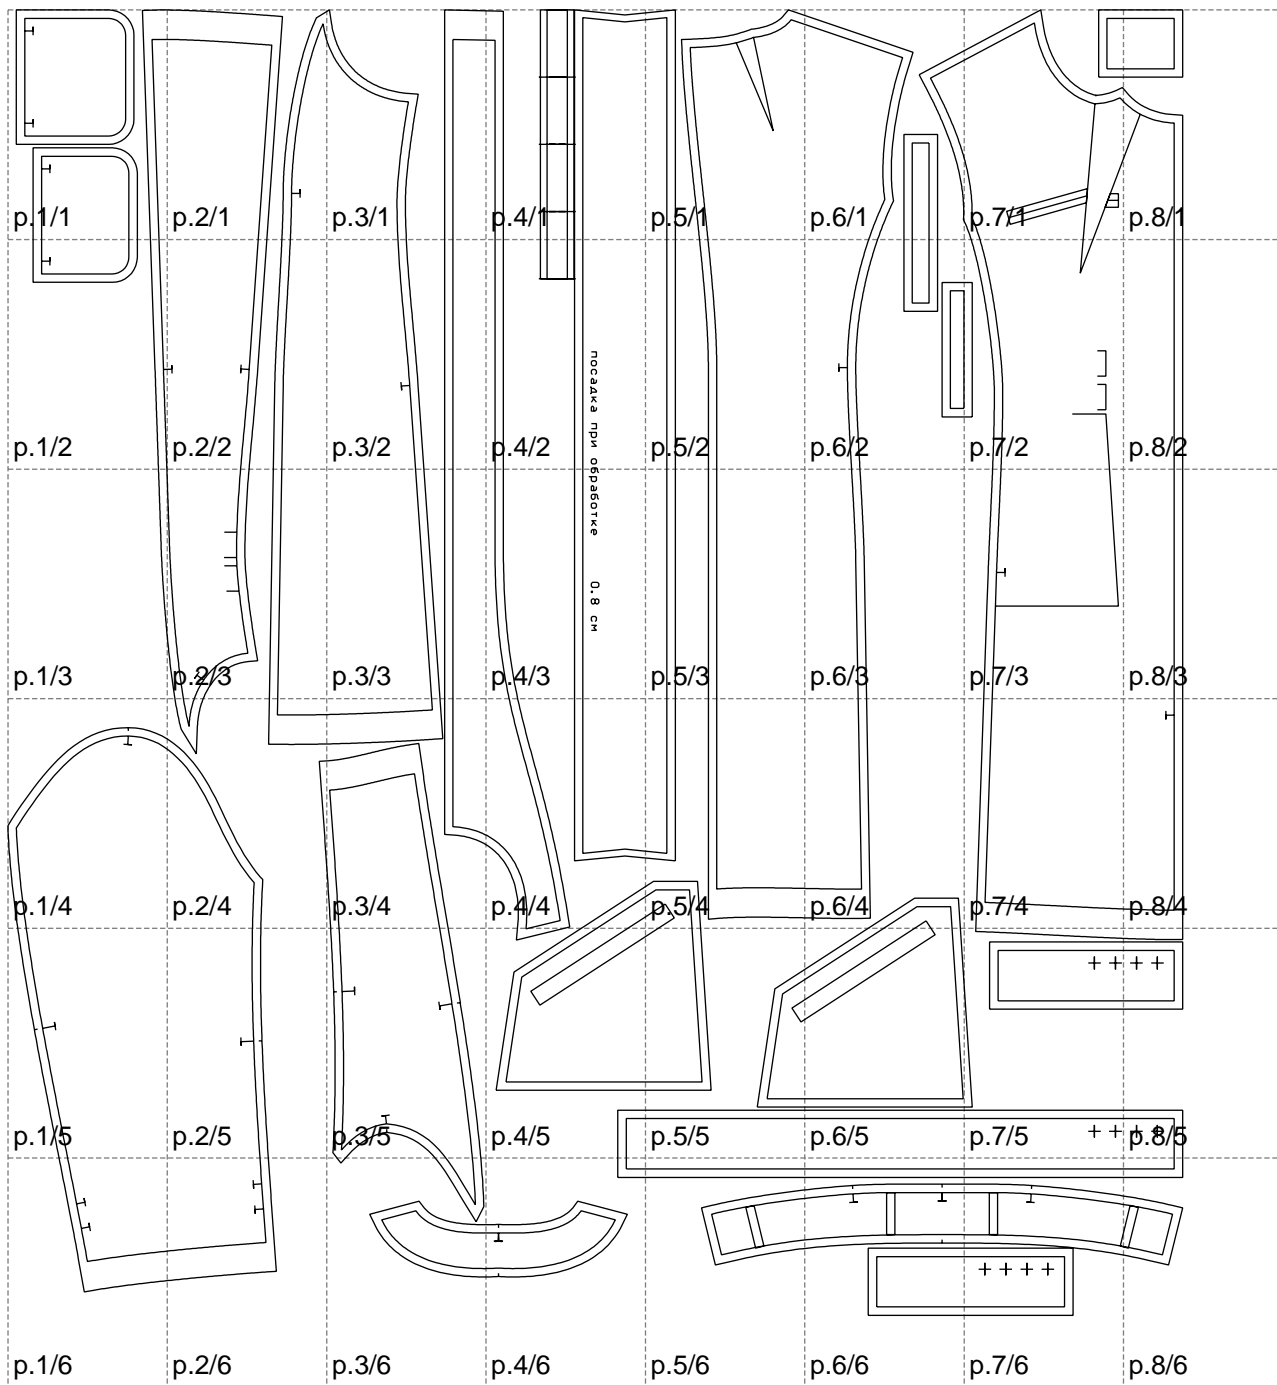

Not for print

Paper size: A4, size:1399.00 x1554.46 mm

# Example

size:1499.00 x2744.56 mm

Maneken =1 ver.0

rz\_1=170

rz\_16=112

rz\_17=96.2

rz\_18=94

rz\_19=120

rz\_20=117

---

. . . . .  
. . . . .  
. . . . .