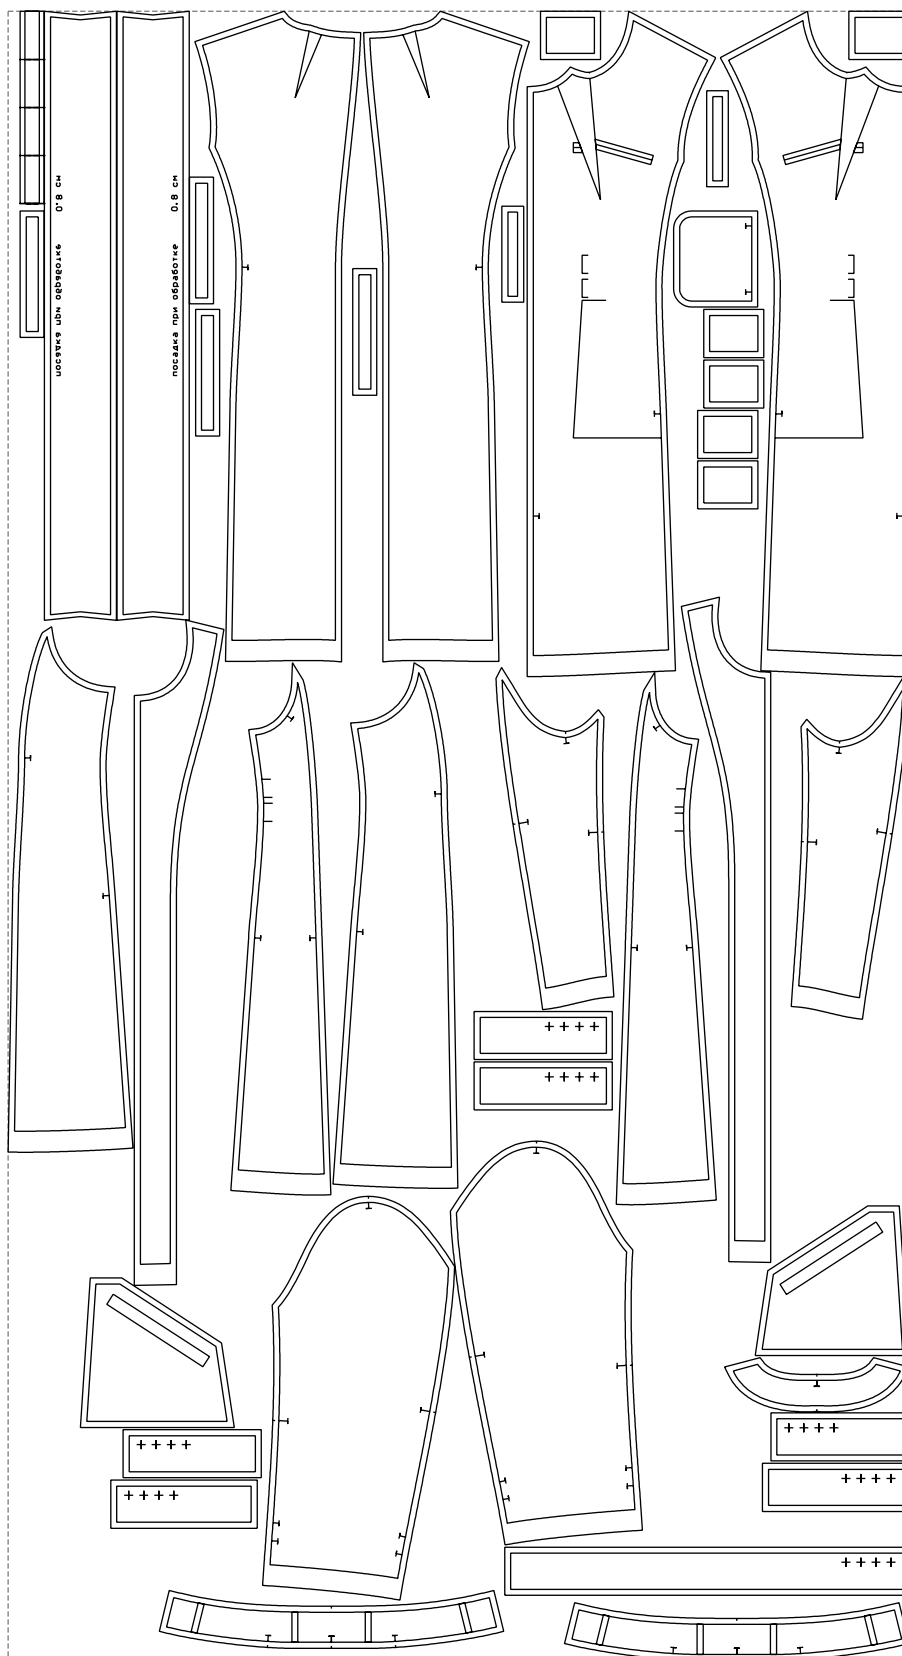

Not for print

Paper size: A4, size:1399.00 x1554.46 mm

# Example

size:1499.00 x2744.56 mm

Maneken =1 ver.0

rz\_1=170

rz\_16=112

rz\_17=96.2

rz\_18=94

rz\_19=120