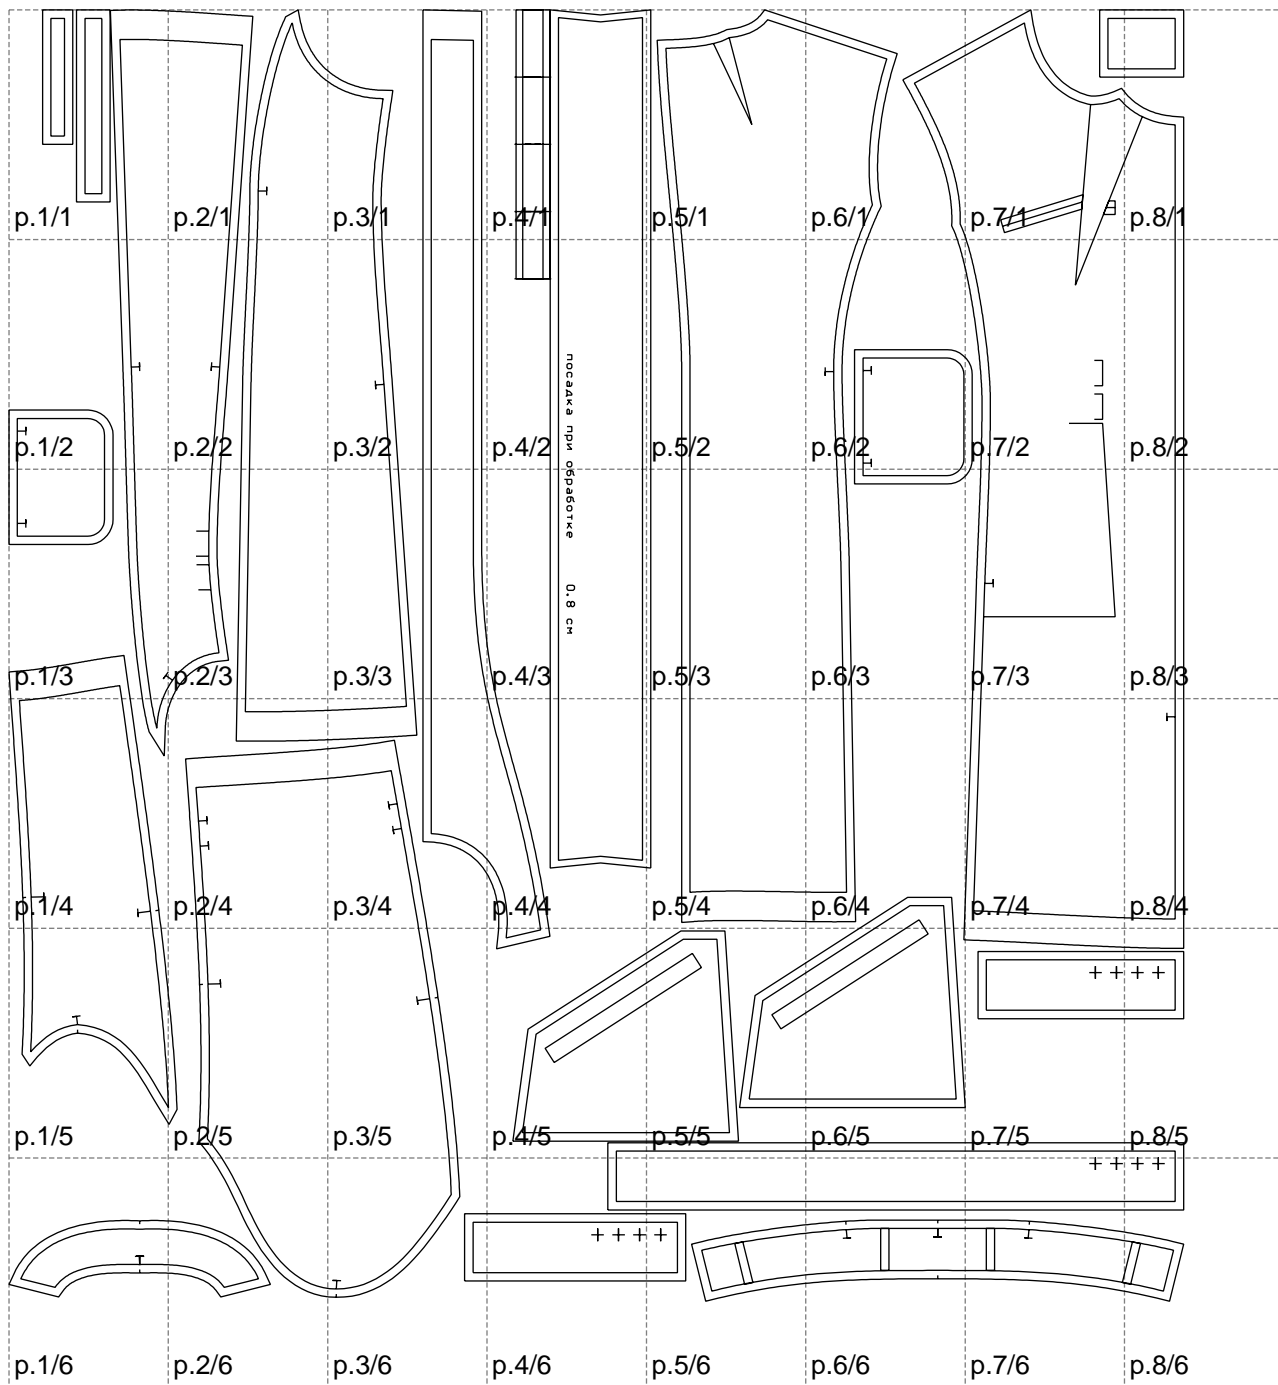

Not for print

Paper size: A4, size:1399.00 x1537.61 mm

# Example

size: 1499.00 x 2814.85 mm

Maneken =1 ver.0

rz\_1=170

rz\_16=120

rz\_17=104

rz\_18=103.6

rz\_19=128

rz\_20=125.1

---

. . . . .  
. . . . .  
. . . . .