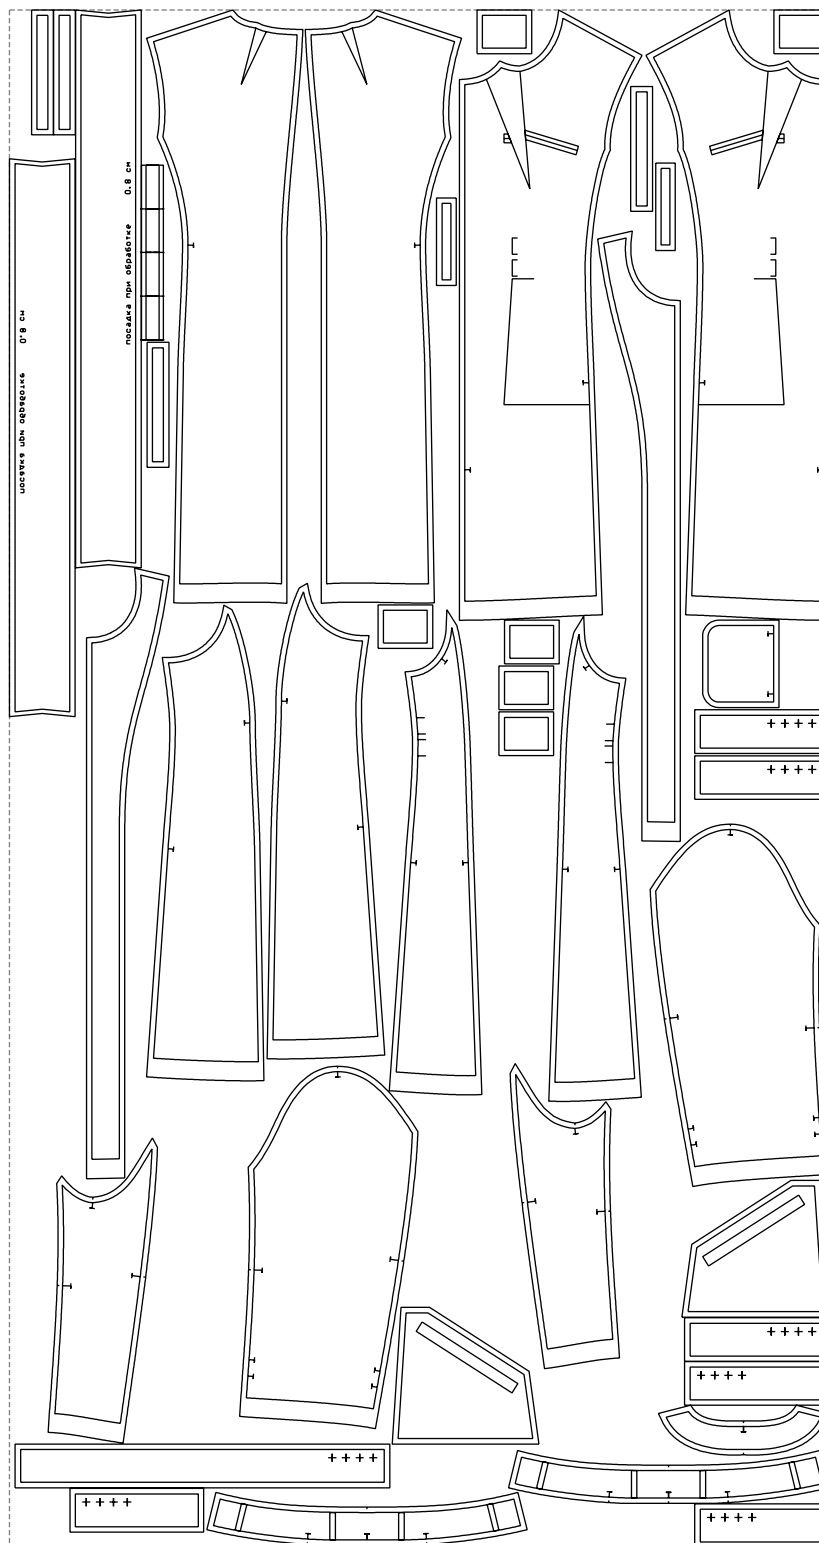

Not for print

Paper size: A4, size:1399.00 x1537.61 mm

# Example

size: 1499.00 x 2814.85 mm

Maneken =1 ver.0

rz\_1=170

rz\_16=120

rz\_17=104

rz\_18=103.6

rz\_19=128

rz\_20=125.1

---

. . . . .  
. . . . .  
. . . . .