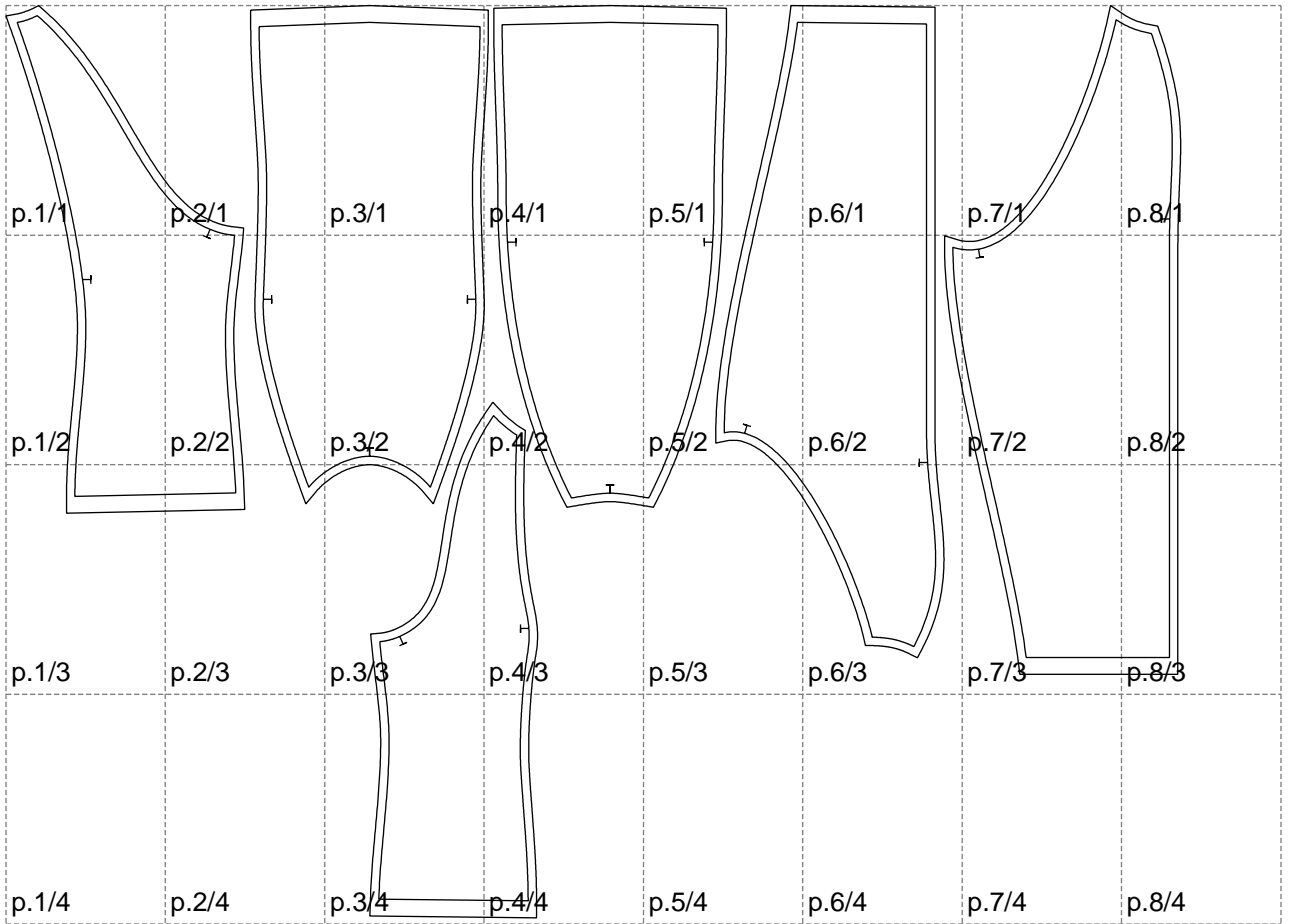

Not for print

Paper size: A4, size:1399.00 x1086.23 mm

# Example

size:1499.00 x1401.67 mm

Maneken =1 ver.0

rz\_1=170

rz\_16=112

rz\_17=96.2

rz\_18=94

rz\_19=120

rz\_20=117

---

. . . . .  
. . . . .  
. . . . .