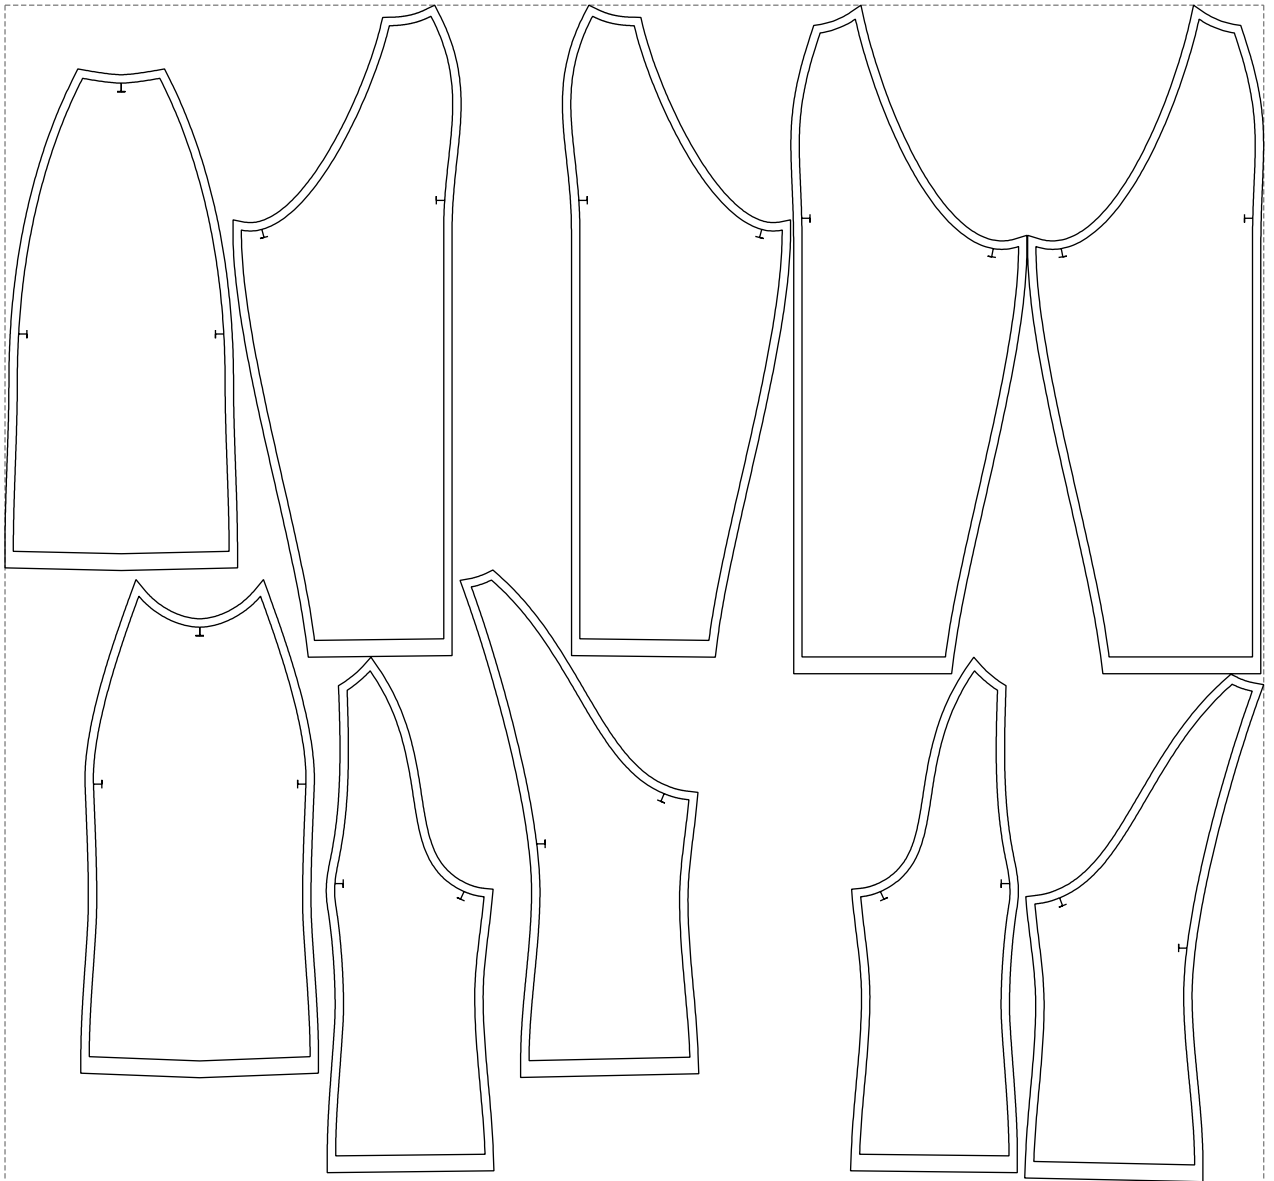

# Example

size:1499.00 x1401.67 mm

Maneken =1 ver.0

rz\_1=170

rz\_16=112

rz\_17=96.2

rz\_18=94

rz\_19=120